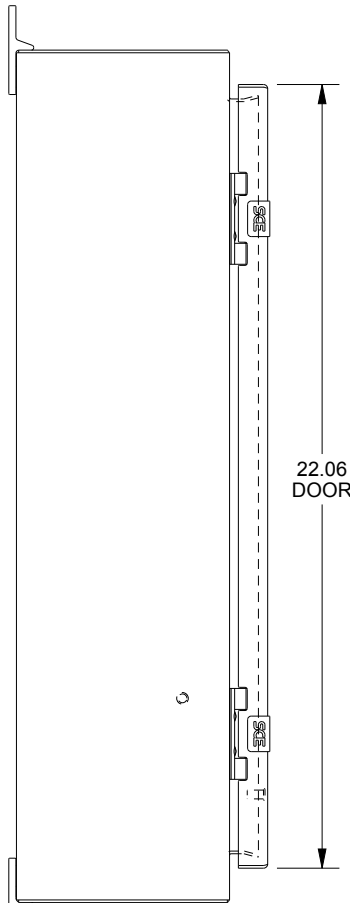

SAGINAW CONTROL & ENGINEERING SCE-24H2006LP

TOP VIEW

LEFT SIDE VIEW

FRONT VIEW

RIGHT SIDE VIEW

EXTERNAL REAR VIEW

BOTTOM VIEW