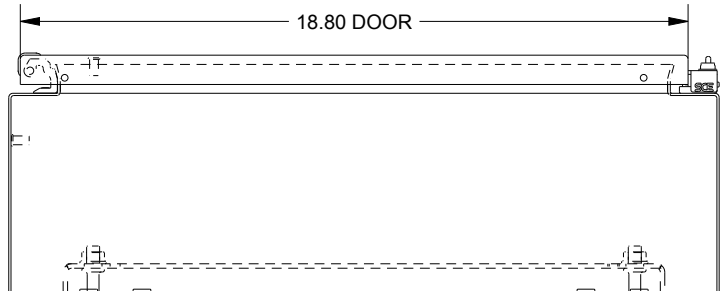

SAGINAW CONTROL & ENGINEERING SCE-24H2006LP

TOP VIEW

LEFT SIDE VIEW

FRONT VIEW

RIGHT SIDE VIEW

EXTERNAL REAR VIEW

BOTTOM VIEW