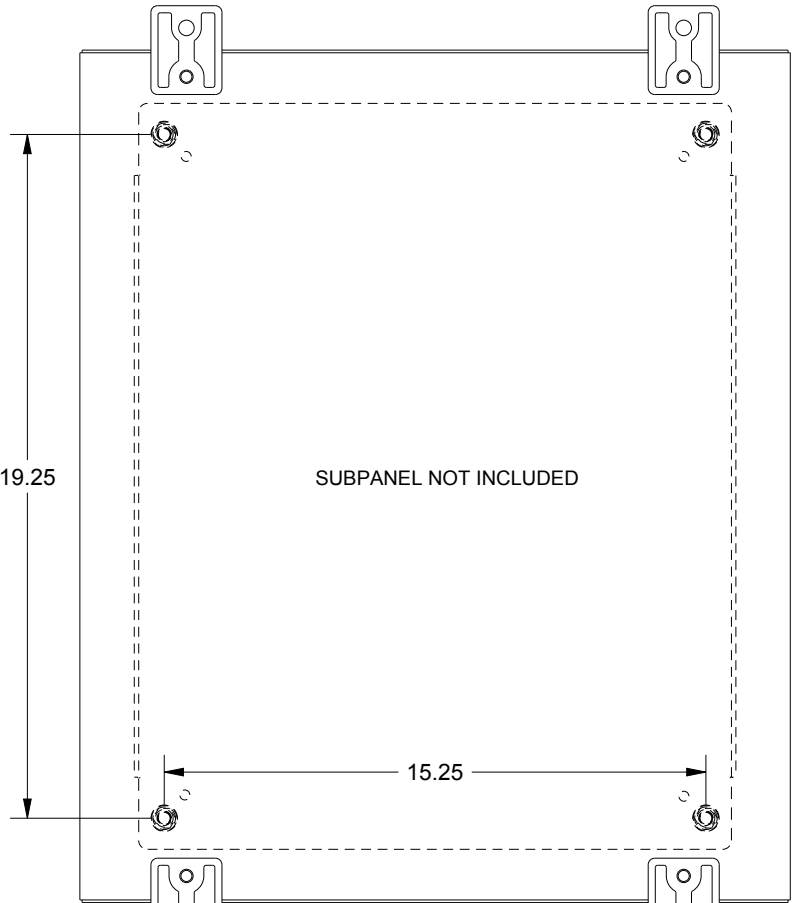

SAGINAW CONTROL & ENGINEERING SCE-24H2006LP

TOP VIEW

LEFT SIDE VIEW

FRONT VIEW

RIGHT SIDE VIEW

EXTERNAL REAR VIEW

BOTTOM VIEW