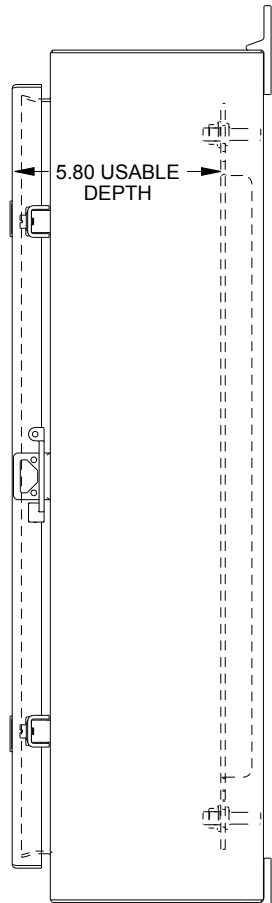

SAGINAW CONTROL & ENGINEERING SCE-24H2006LP

TOP VIEW

LEFT SIDE VIEW

FRONT VIEW

RIGHT SIDE VIEW

EXTERNAL REAR VIEW

BOTTOM VIEW