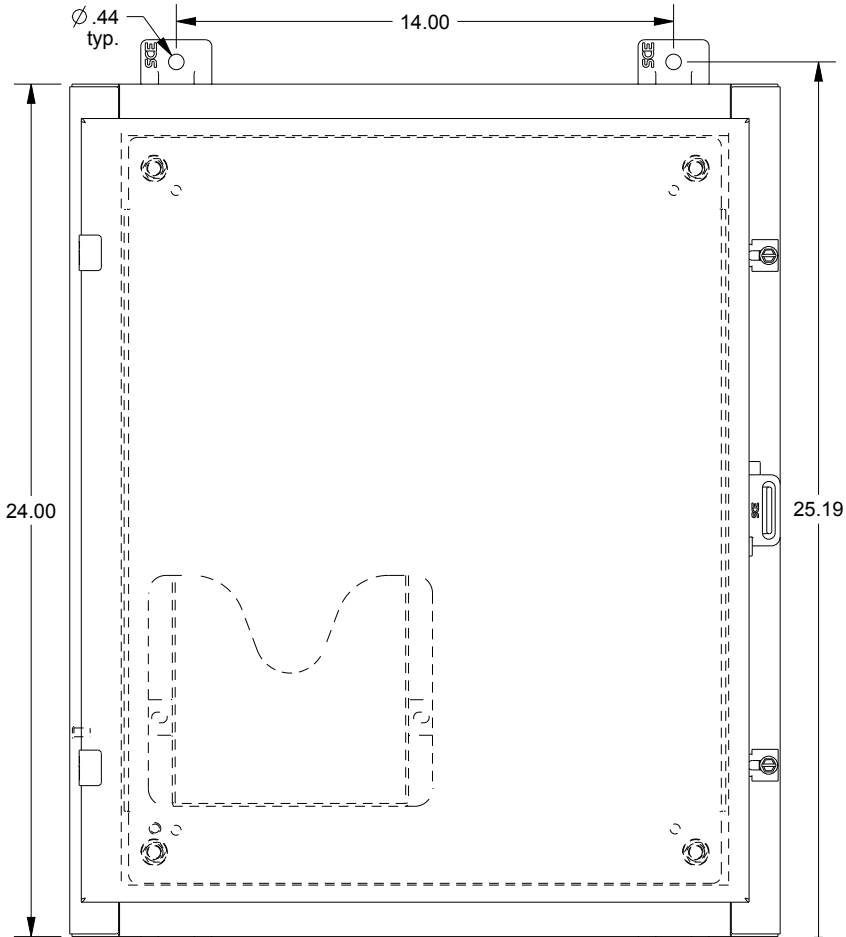

SAGINAW CONTROL & ENGINEERING SCE-24H2006LP

TOP VIEW

LEFT SIDE VIEW

FRONT VIEW

RIGHT SIDE VIEW

EXTERNAL REAR VIEW

BOTTOM VIEW