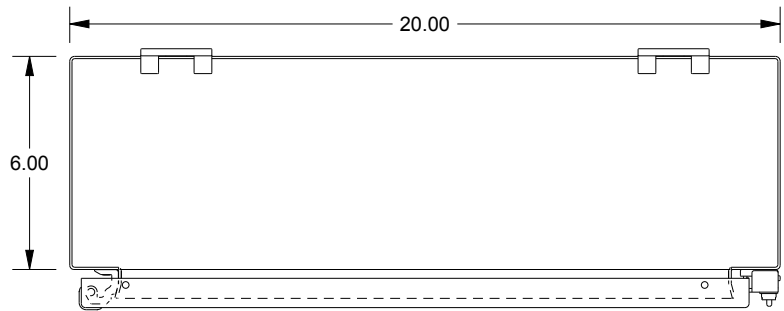

SAGINAW CONTROL & ENGINEERING SCE-24H2006LP

TOP VIEW

LEFT SIDE VIEW

FRONT VIEW

RIGHT SIDE VIEW

EXTERNAL REAR VIEW

BOTTOM VIEW