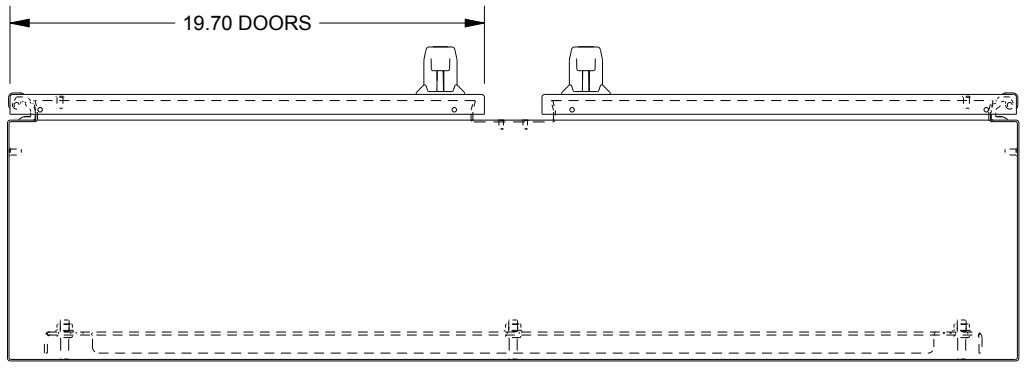

SAGINAW CONTROL & ENGINEERING

SCE-24EL4210WFLP

TOP VIEW

LEFT SIDE VIEW

FRONT VIEW

RIGHT SIDE VIEW

BOTTOM VIEW

EXTERNAL REAR VIEW