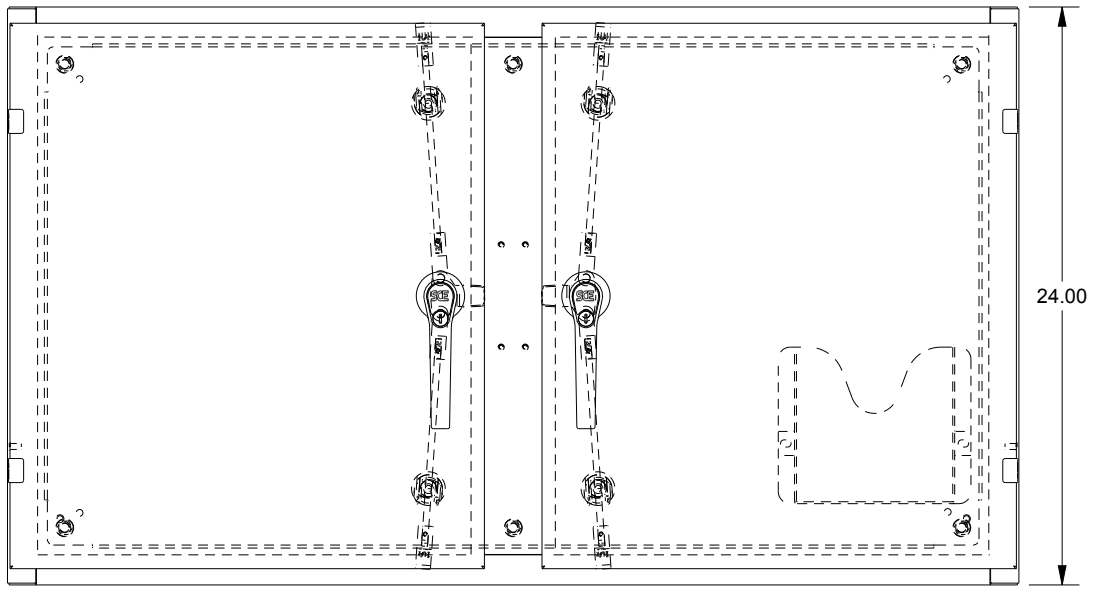

SAGINAW CONTROL & ENGINEERING

SCE-24EL4210WFLP

TOP VIEW

LEFT SIDE VIEW

FRONT VIEW

RIGHT SIDE VIEW

BOTTOM VIEW

EXTERNAL REAR VIEW