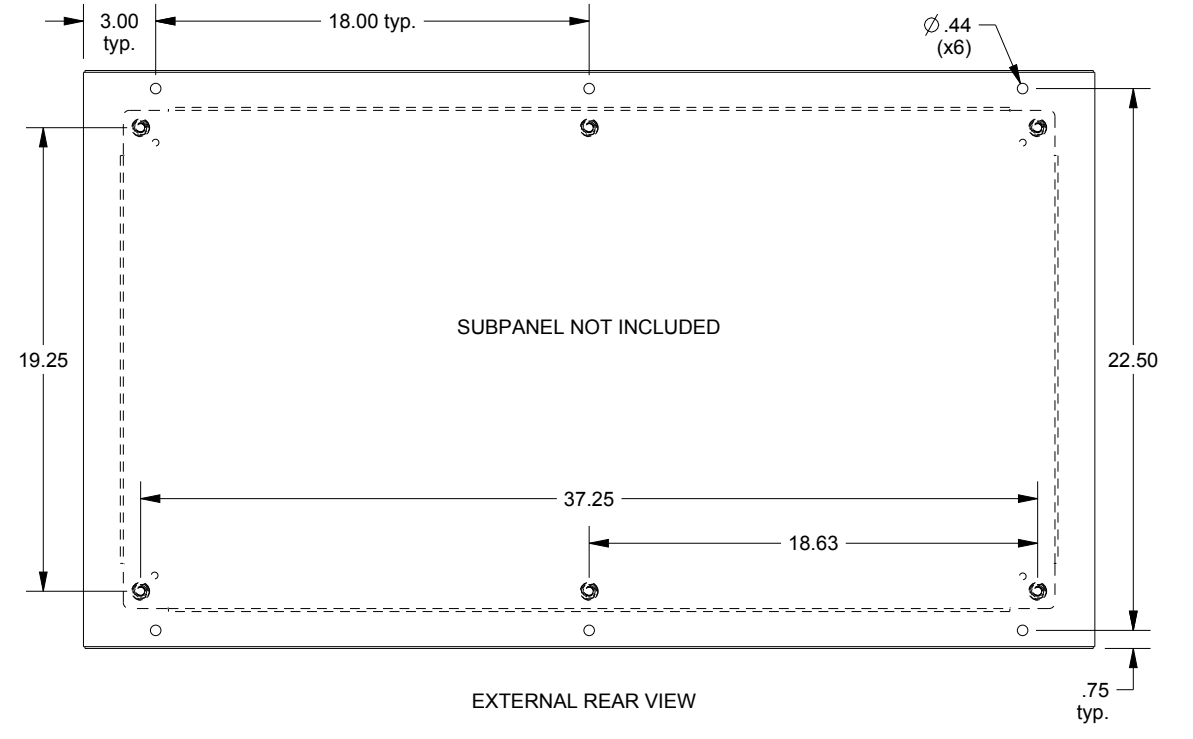

SAGINAW CONTROL & ENGINEERING

SCE-24EL4210WFLP

TOP VIEW

LEFT SIDE VIEW

FRONT VIEW

RIGHT SIDE VIEW

BOTTOM VIEW

EXTERNAL REAR VIEW