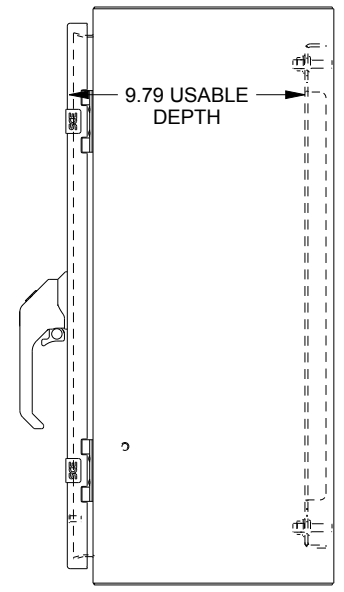

SAGINAW CONTROL & ENGINEERING

SCE-24EL4210WFLP

TOP VIEW

LEFT SIDE VIEW

FRONT VIEW

RIGHT SIDE VIEW

BOTTOM VIEW

EXTERNAL REAR VIEW