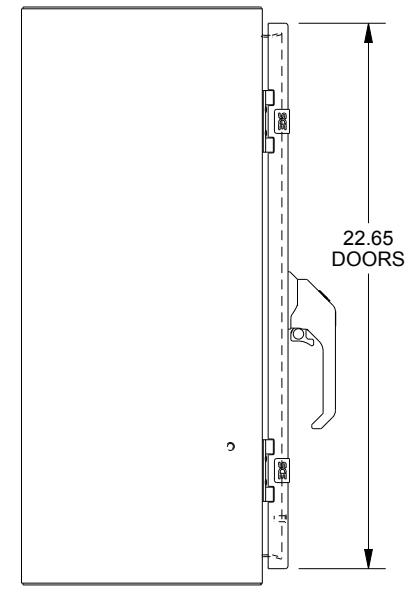

SAGINAW CONTROL & ENGINEERING

SCE-24EL4210WFLP

TOP VIEW

LEFT SIDE VIEW

FRONT VIEW

RIGHT SIDE VIEW

BOTTOM VIEW

EXTERNAL REAR VIEW