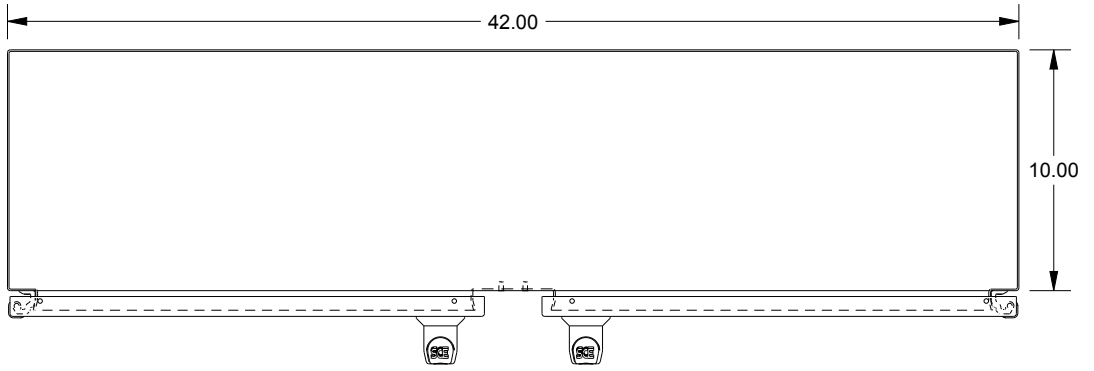

SAGINAW CONTROL & ENGINEERING

SCE-24EL4210WFLP

TOP VIEW

LEFT SIDE VIEW

FRONT VIEW

RIGHT SIDE VIEW

BOTTOM VIEW

EXTERNAL REAR VIEW