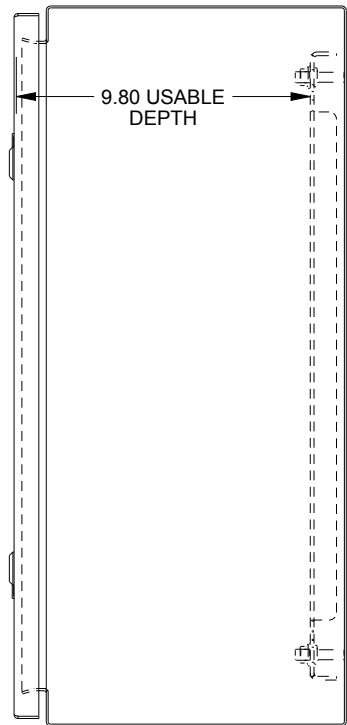

SAGINAW CONTROL & ENGINEERING

SCE-24EL3010SS6LP

TOP VIEW

LEFT SIDE VIEW

FRONT VIEW

RIGHT SIDE VIEW

EXTERNAL REAR VIEW

BOTTOM VIEW