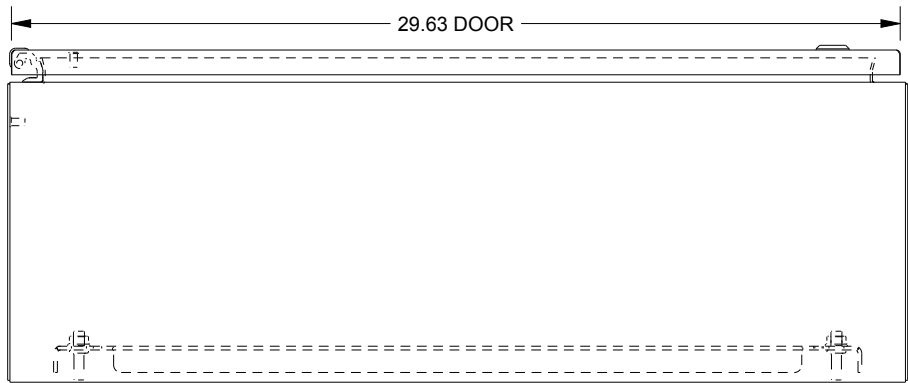

SAGINAW CONTROL & ENGINEERING

SCE-24EL3010SS6LP

TOP VIEW

LEFT SIDE VIEW

FRONT VIEW

RIGHT SIDE VIEW

EXTERNAL REAR VIEW

BOTTOM VIEW