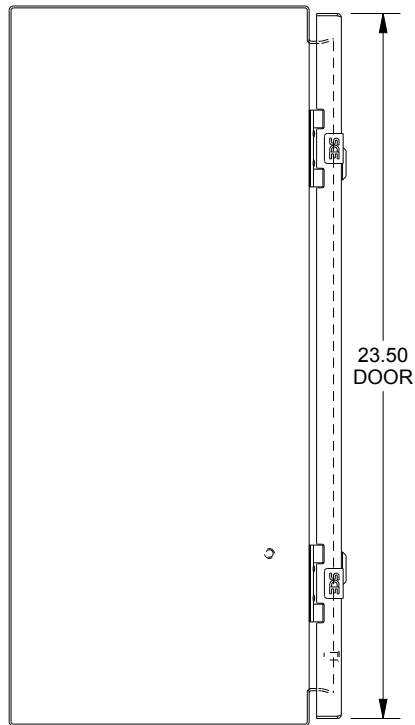

SAGINAW CONTROL & ENGINEERING

SCE-24EL3010SS6LP

TOP VIEW

LEFT SIDE VIEW

FRONT VIEW

RIGHT SIDE VIEW

EXTERNAL REAR VIEW

BOTTOM VIEW