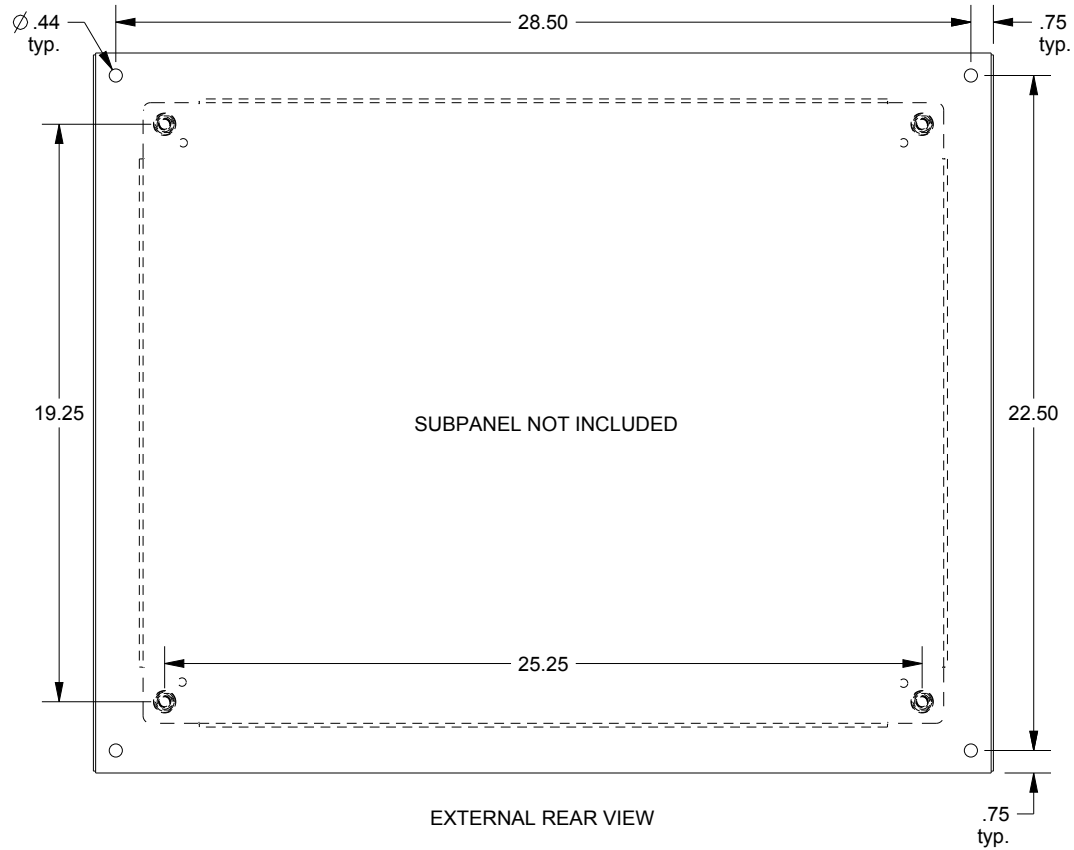

SAGINAW CONTROL & ENGINEERING

SCE-24EL3010SS6LP

TOP VIEW

LEFT SIDE VIEW

FRONT VIEW

RIGHT SIDE VIEW

EXTERNAL REAR VIEW

BOTTOM VIEW