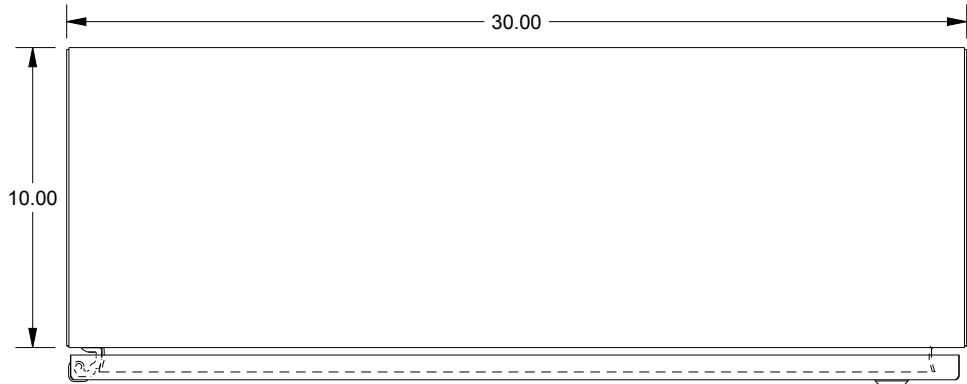

SAGINAW CONTROL & ENGINEERING

SCE-24EL3010SS6LP

TOP VIEW

LEFT SIDE VIEW

FRONT VIEW

RIGHT SIDE VIEW

EXTERNAL REAR VIEW

BOTTOM VIEW