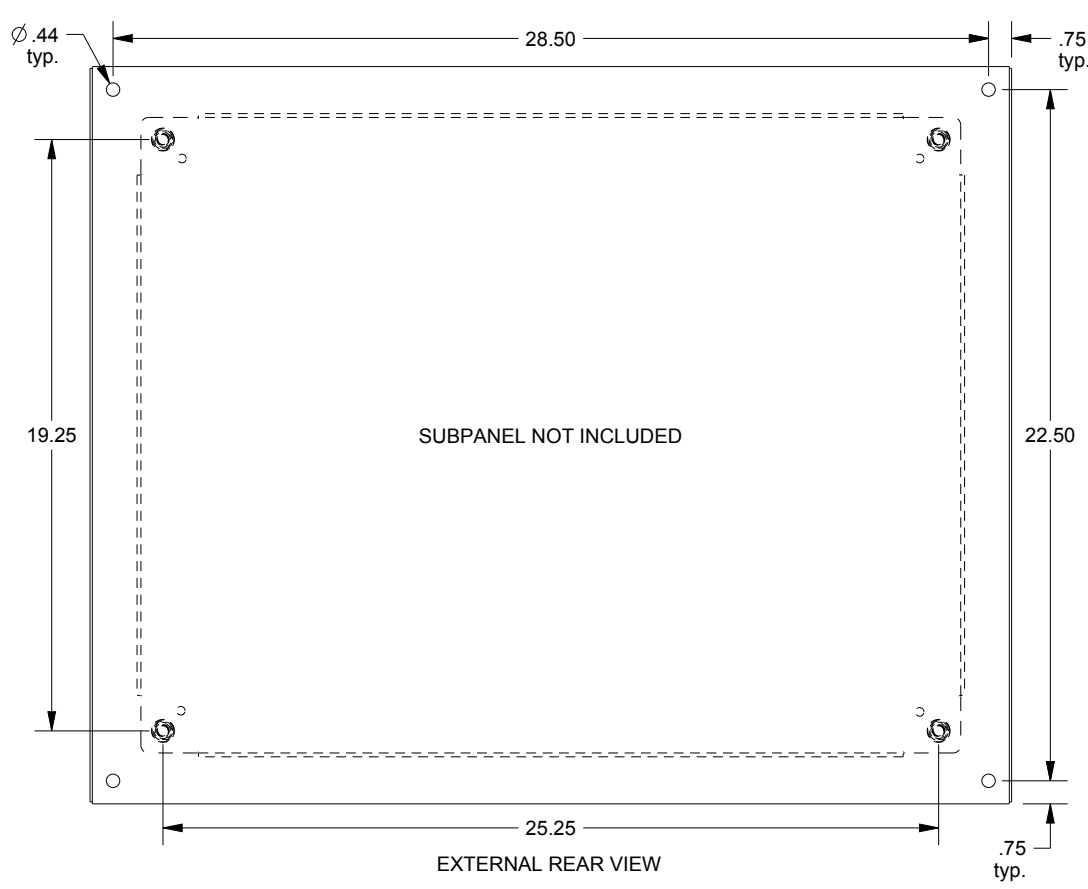

# SAGINAW CONTROL & ENGINEERING

SCE-24EL3008LP = SCE-09 GRAY  
 SCE-24EL3008LPLG = RAL 7035

TOP VIEW

LEFT SIDE VIEW

FRONT VIEW

RIGHT SIDE VIEW

EXTERNAL REAR VIEW

BOTTOM VIEW