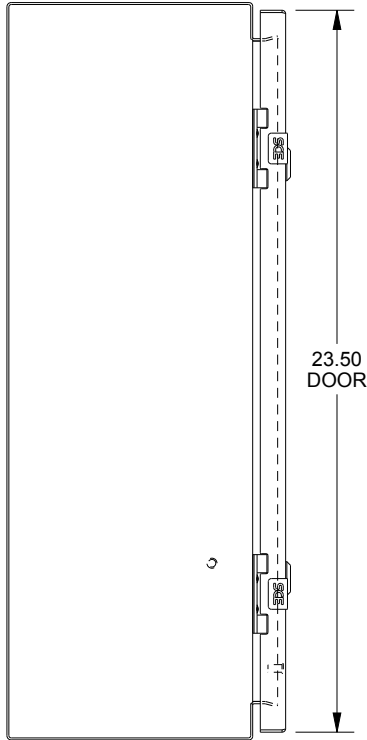

# SAGINAW CONTROL & ENGINEERING

SCE-24EL3008LP = SCE-09 GRAY  
 SCE-24EL3008LPLG = RAL 7035

TOP VIEW

LEFT SIDE VIEW

FRONT VIEW

RIGHT SIDE VIEW

EXTERNAL REAR VIEW

BOTTOM VIEW