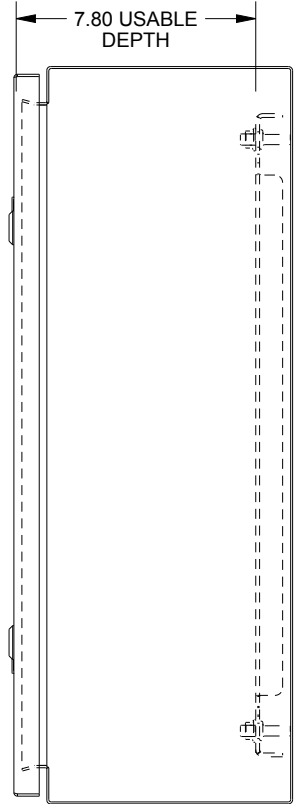

# SAGINAW CONTROL & ENGINEERING

SCE-24EL3008LP = SCE-09 GRAY  
 SCE-24EL3008LPLG = RAL 7035

TOP VIEW

LEFT SIDE VIEW

FRONT VIEW

RIGHT SIDE VIEW

EXTERNAL REAR VIEW

BOTTOM VIEW