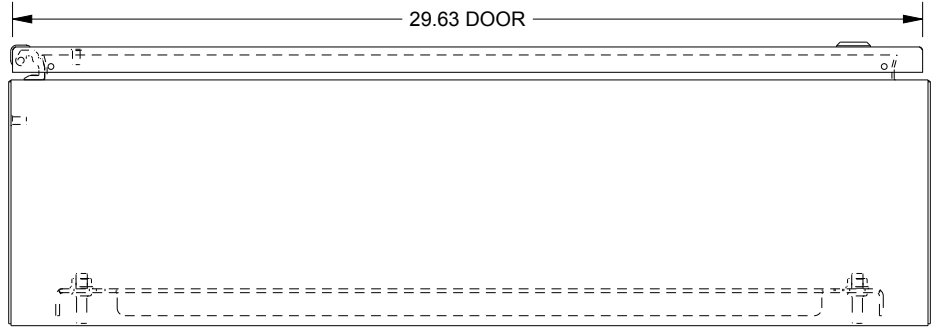

# SAGINAW CONTROL & ENGINEERING

SCE-24EL3008LP = SCE-09 GRAY  
 SCE-24EL3008LPLG = RAL 7035

TOP VIEW

LEFT SIDE VIEW

FRONT VIEW

RIGHT SIDE VIEW

EXTERNAL REAR VIEW

BOTTOM VIEW