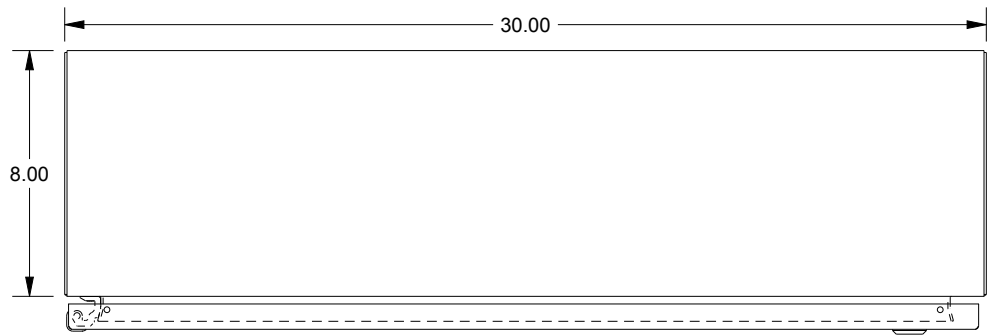

# SAGINAW CONTROL & ENGINEERING

SCE-24EL3008LP = SCE-09 GRAY  
 SCE-24EL3008LPLG = RAL 7035

TOP VIEW

LEFT SIDE VIEW

FRONT VIEW

RIGHT SIDE VIEW

EXTERNAL REAR VIEW

BOTTOM VIEW