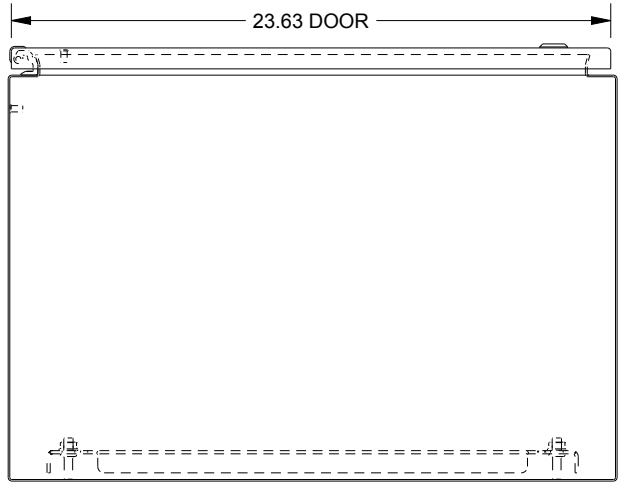

SAGINAW CONTROL & ENGINEERING

SCE-24EL2416SSST

TOP VIEW

LEFT SIDE VIEW

FRONT VIEW

RIGHT SIDE VIEW

EXTERNAL REAR VIEW

BOTTOM VIEW