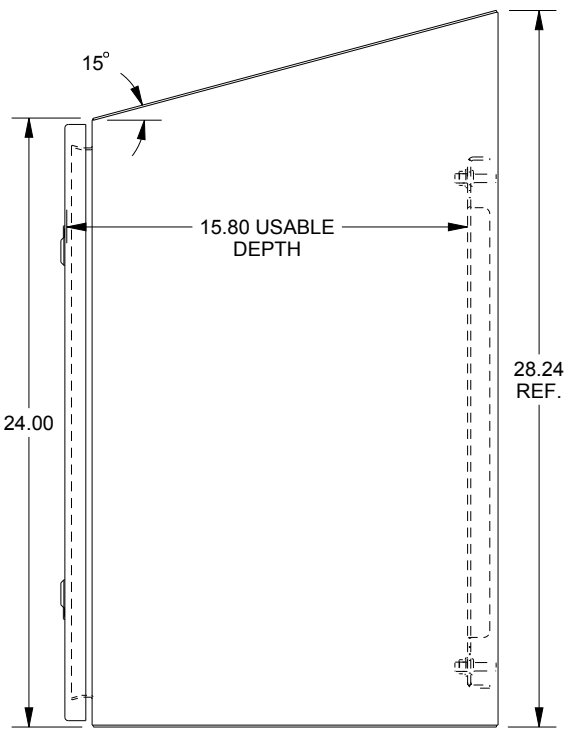

SAGINAW CONTROL & ENGINEERING

SCE-24EL2416SSST

TOP VIEW

LEFT SIDE VIEW

FRONT VIEW

RIGHT SIDE VIEW

EXTERNAL REAR VIEW

BOTTOM VIEW