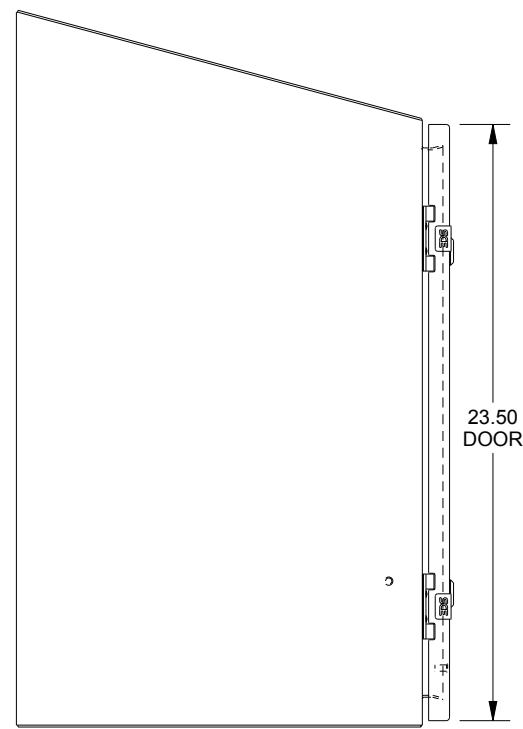

SAGINAW CONTROL & ENGINEERING

SCE-24EL2416SSST

TOP VIEW

LEFT SIDE VIEW

FRONT VIEW

RIGHT SIDE VIEW

EXTERNAL REAR VIEW

BOTTOM VIEW