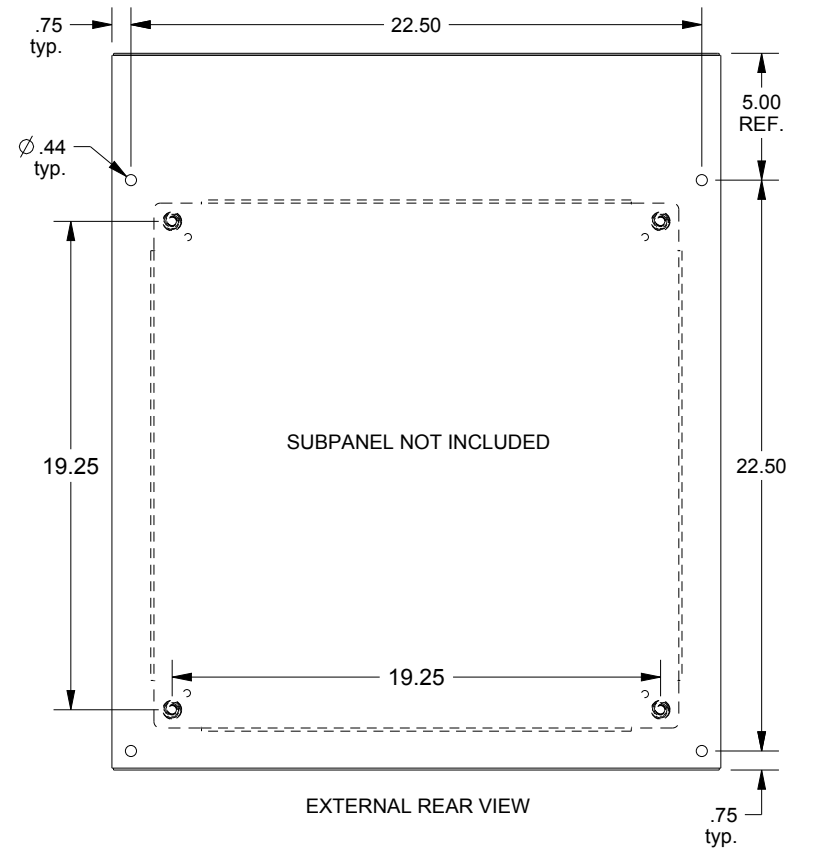

SAGINAW CONTROL & ENGINEERING

SCE-24EL2416SSST

TOP VIEW

LEFT SIDE VIEW

FRONT VIEW

RIGHT SIDE VIEW

EXTERNAL REAR VIEW

BOTTOM VIEW