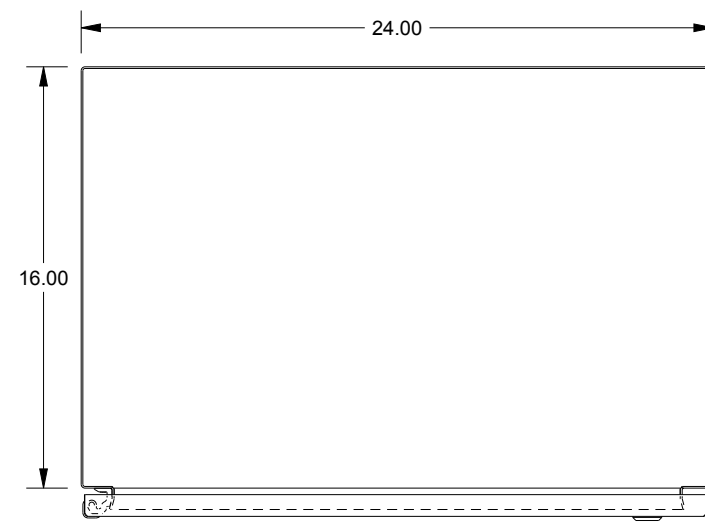

SAGINAW CONTROL & ENGINEERING

SCE-24EL2416SSLP

TOP VIEW

LEFT SIDE VIEW

FRONT VIEW

RIGHT SIDE VIEW

EXTERNAL REAR VIEW

BOTTOM VIEW