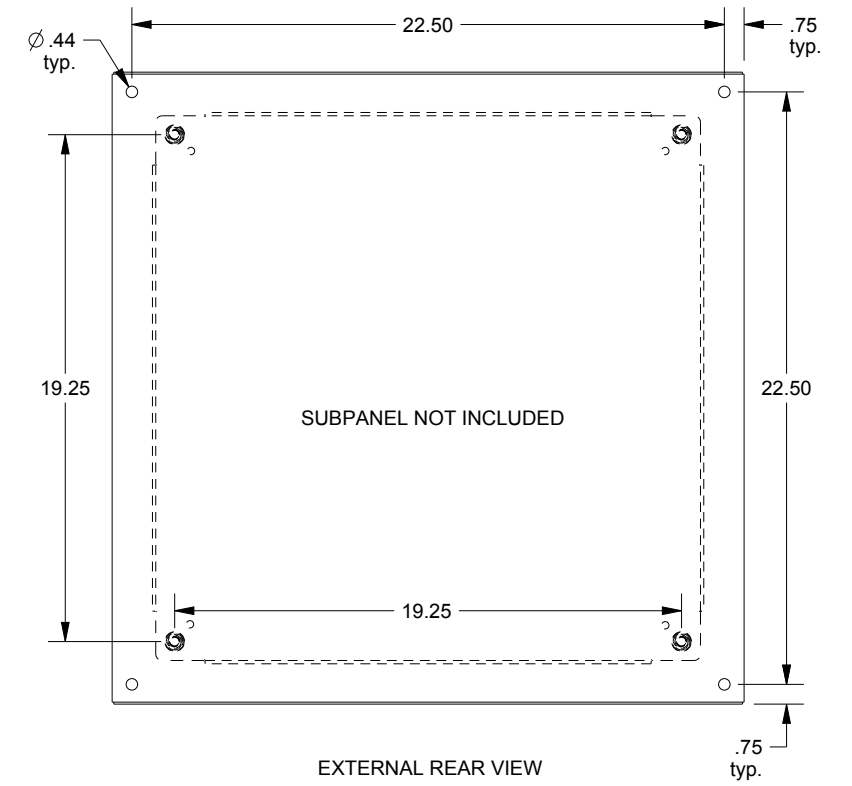

SAGINAW CONTROL & ENGINEERING

SCE-24EL2416SSLP

TOP VIEW

LEFT SIDE VIEW

FRONT VIEW

RIGHT SIDE VIEW

EXTERNAL REAR VIEW

BOTTOM VIEW