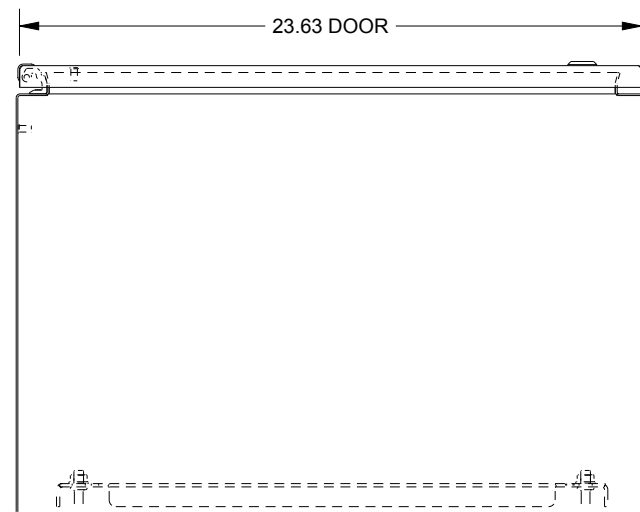

SAGINAW CONTROL & ENGINEERING

SCE-24EL2416SSLP

TOP VIEW

LEFT SIDE VIEW

FRONT VIEW

RIGHT SIDE VIEW

EXTERNAL REAR VIEW

BOTTOM VIEW