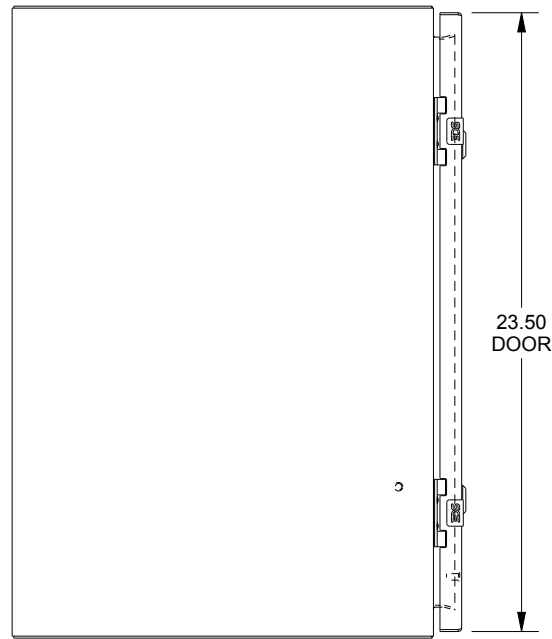

SAGINAW CONTROL & ENGINEERING

SCE-24EL2416SSLP

TOP VIEW

LEFT SIDE VIEW

FRONT VIEW

RIGHT SIDE VIEW

EXTERNAL REAR VIEW

BOTTOM VIEW