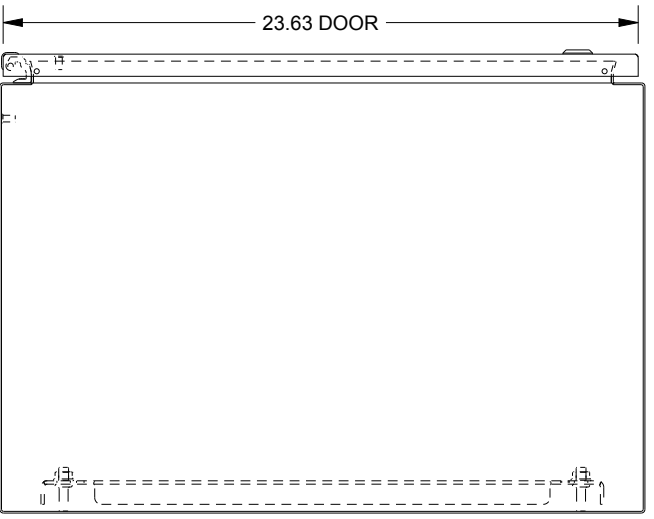

SAGINAW CONTROL & ENGINEERING

SCE-24EL2416LP = SCE-09 GRAY
SCE-24EL2416LPLG = RAL 7035

TOP VIEW

LEFT SIDE VIEW

FRONT VIEW

RIGHT SIDE VIEW

EXTERNAL REAR VIEW

BOTTOM VIEW