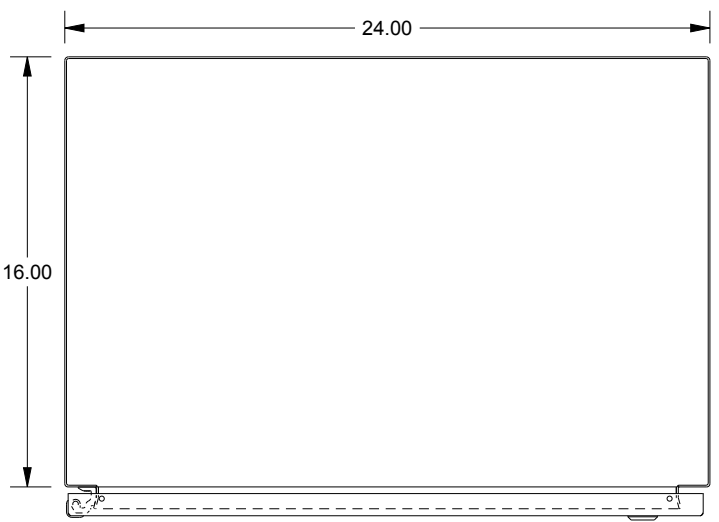

SAGINAW CONTROL & ENGINEERING

SCE-24EL2416LP = SCE-09 GRAY
SCE-24EL2416LPLG = RAL 7035

TOP VIEW

LEFT SIDE VIEW

FRONT VIEW

RIGHT SIDE VIEW

EXTERNAL REAR VIEW

BOTTOM VIEW