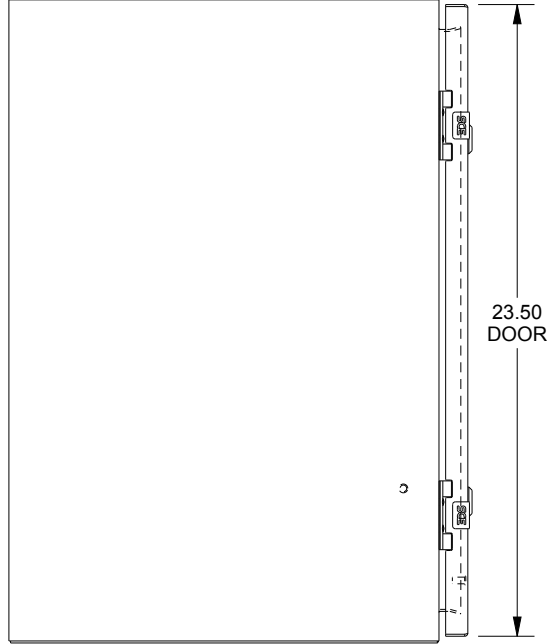

SAGINAW CONTROL & ENGINEERING

SCE-24EL2416LP = SCE-09 GRAY
SCE-24EL2416LPLG = RAL 7035

TOP VIEW

LEFT SIDE VIEW

FRONT VIEW

RIGHT SIDE VIEW

EXTERNAL REAR VIEW

BOTTOM VIEW