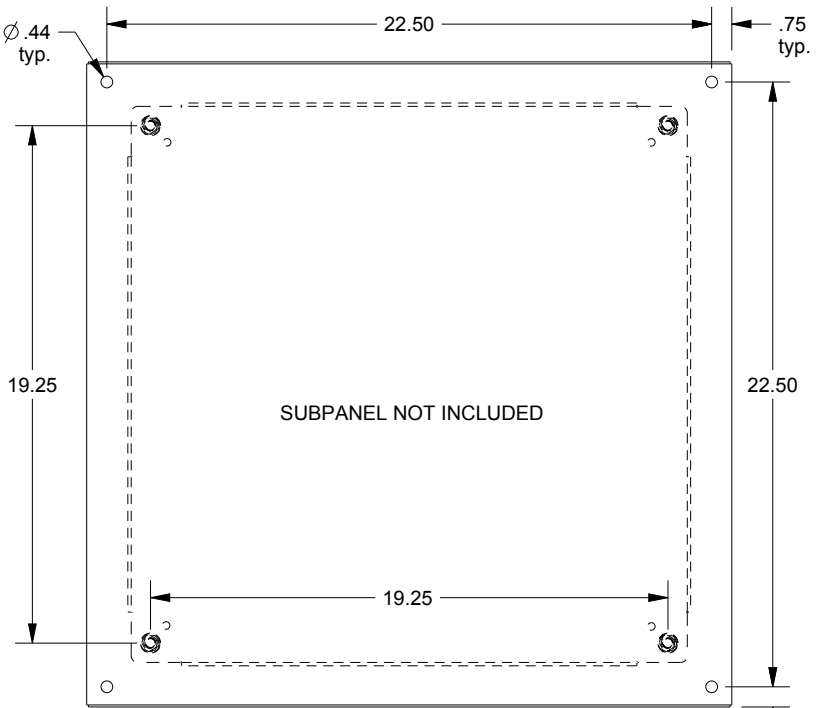

SAGINAW CONTROL & ENGINEERING

SCE-24EL2416LP = SCE-09 GRAY
SCE-24EL2416LPLG = RAL 7035

TOP VIEW

LEFT SIDE VIEW

FRONT VIEW

RIGHT SIDE VIEW

EXTERNAL REAR VIEW

BOTTOM VIEW