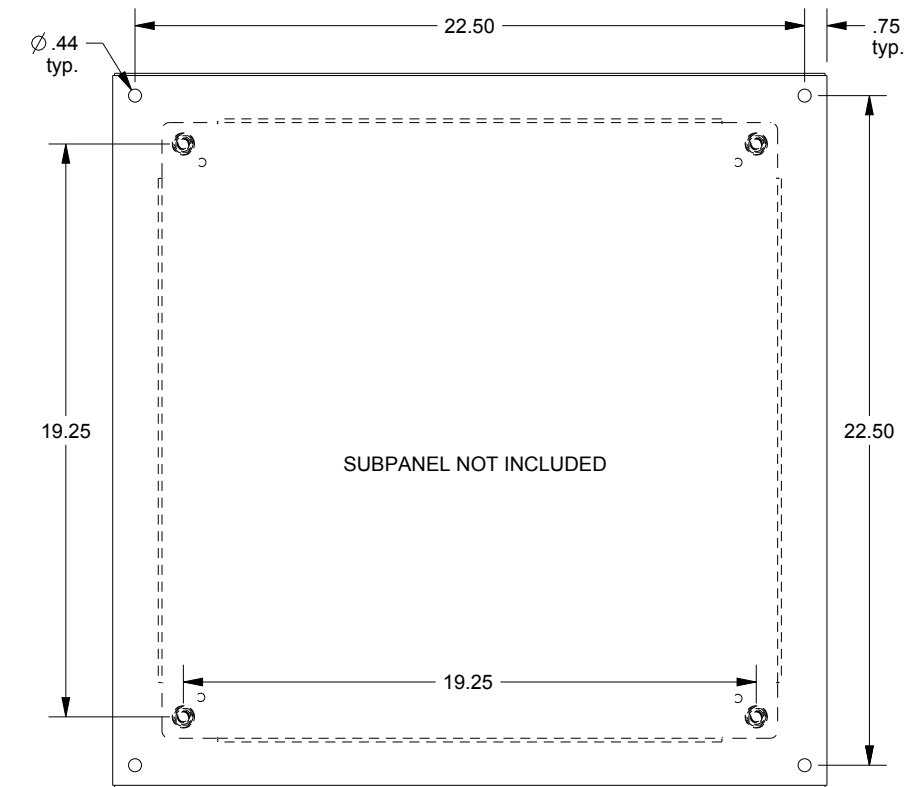

## SCE-24EL2412SSLP

TOP VIEW

LEFT SIDE VIEW

FRONT VIEW

RIGHT SIDE VIEW

EXTERNAL REAR VIEW

BOTTOM VIEW