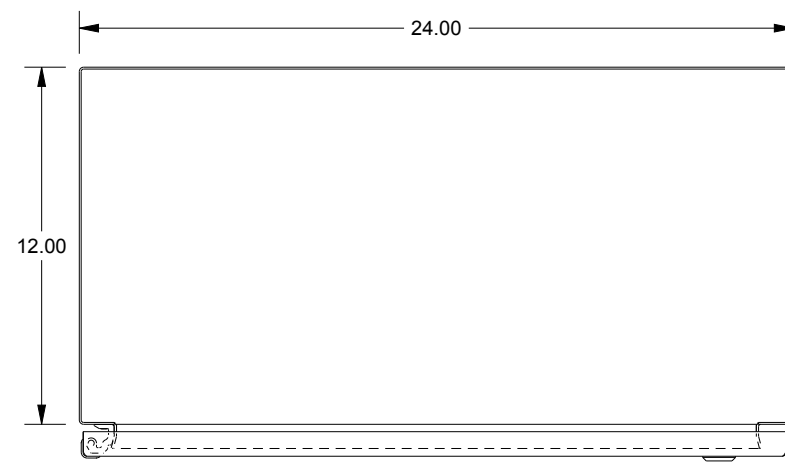

## SCE-24EL2412SSLP

TOP VIEW

LEFT SIDE VIEW

FRONT VIEW

RIGHT SIDE VIEW

EXTERNAL REAR VIEW

BOTTOM VIEW