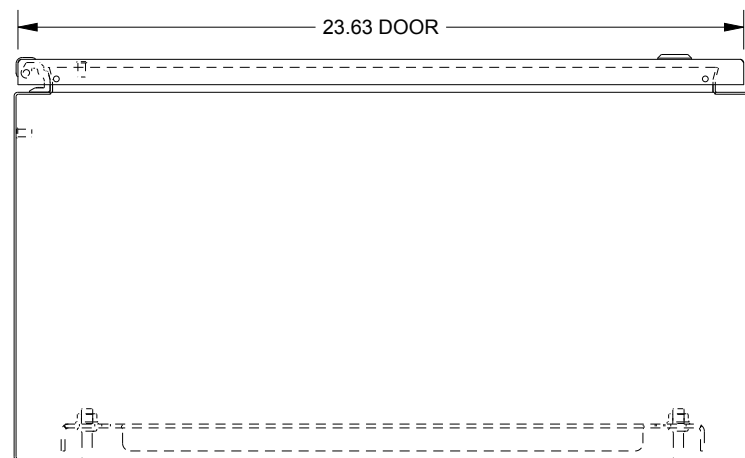

SAGINAW CONTROL & ENGINEERING

SCE-24EL2412LP = SCE-09 GRAY
SCE-24EL2412LPLG = RAL 7035

TOP VIEW

LEFT SIDE VIEW

FRONT VIEW

RIGHT SIDE VIEW

EXTERNAL REAR VIEW

BOTTOM VIEW