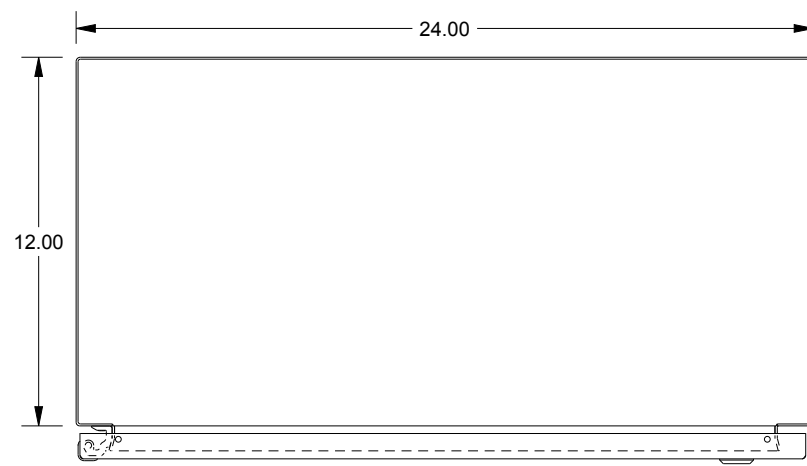

SAGINAW CONTROL & ENGINEERING

SCE-24EL2412LP = SCE-09 GRAY
SCE-24EL2412LPLG = RAL 7035

TOP VIEW

LEFT SIDE VIEW

FRONT VIEW

RIGHT SIDE VIEW

EXTERNAL REAR VIEW

BOTTOM VIEW