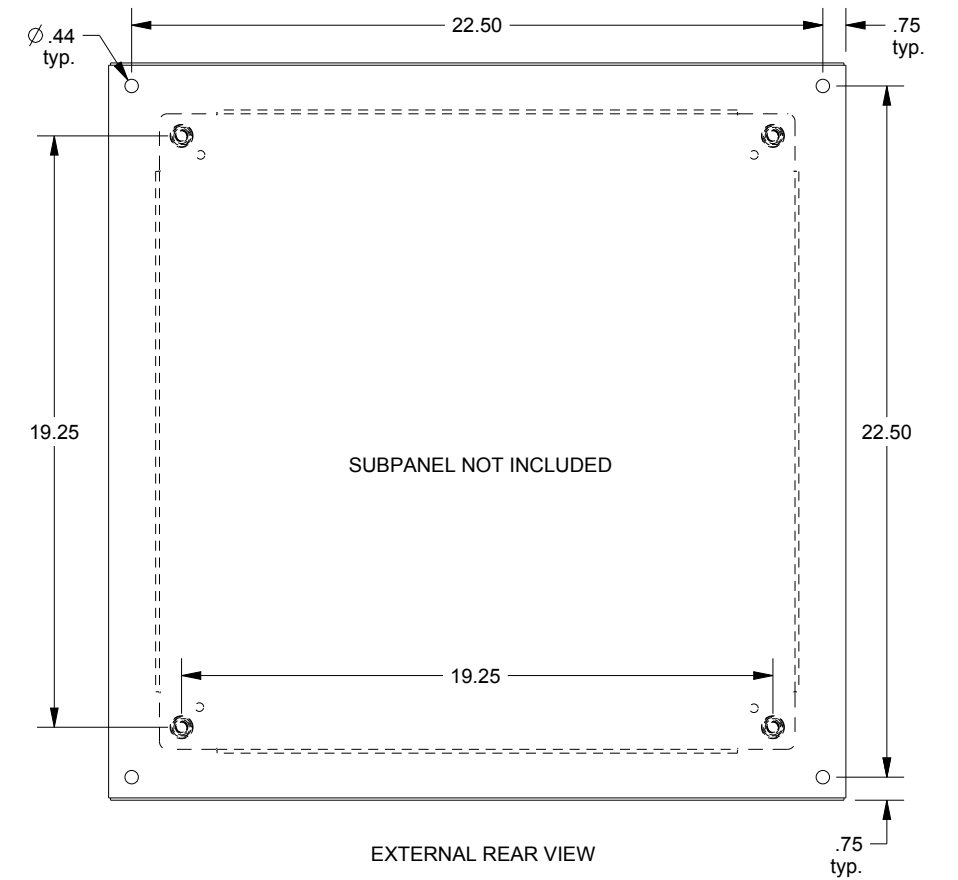

SAGINAW CONTROL & ENGINEERING

SCE-24EL2412LP = SCE-09 GRAY
SCE-24EL2412LPLG = RAL 7035

TOP VIEW

LEFT SIDE VIEW

FRONT VIEW

RIGHT SIDE VIEW

EXTERNAL REAR VIEW

BOTTOM VIEW