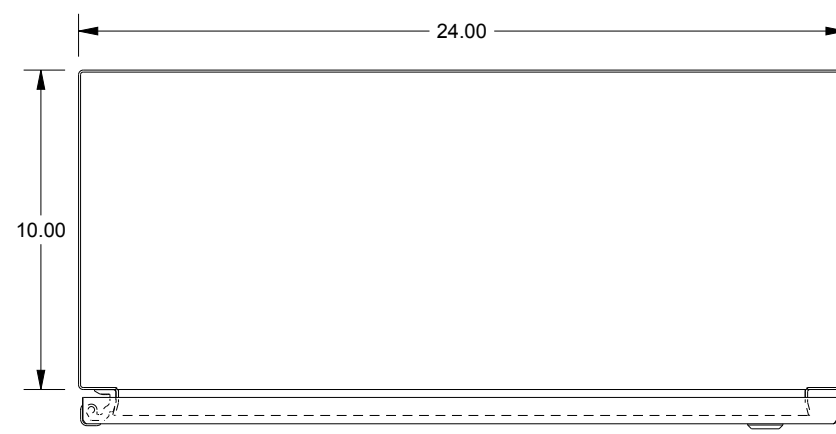

SAGINAW CONTROL & ENGINEERING

SCE-24EL2410SSLP

TOP VIEW

LEFT SIDE VIEW

FRONT VIEW

RIGHT SIDE VIEW

EXTERNAL REAR VIEW

BOTTOM VIEW