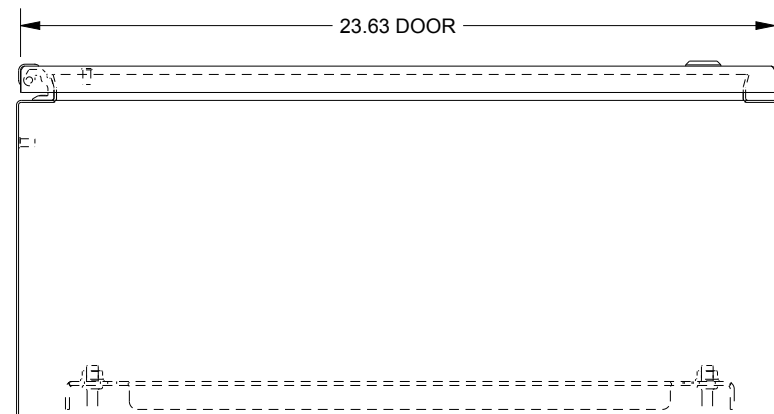

SAGINAW CONTROL & ENGINEERING

SCE-24EL2410SSLP

TOP VIEW

LEFT SIDE VIEW

FRONT VIEW

RIGHT SIDE VIEW

EXTERNAL REAR VIEW

BOTTOM VIEW