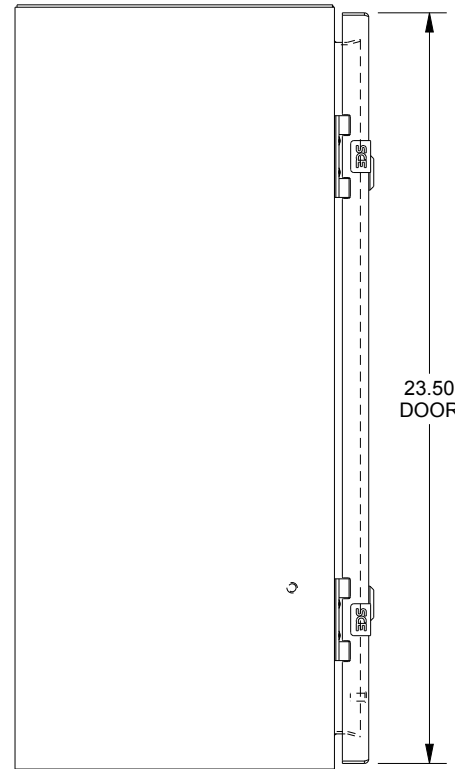

SAGINAW CONTROL & ENGINEERING

SCE-24EL2410SSLP

TOP VIEW

LEFT SIDE VIEW

FRONT VIEW

RIGHT SIDE VIEW

EXTERNAL REAR VIEW

BOTTOM VIEW