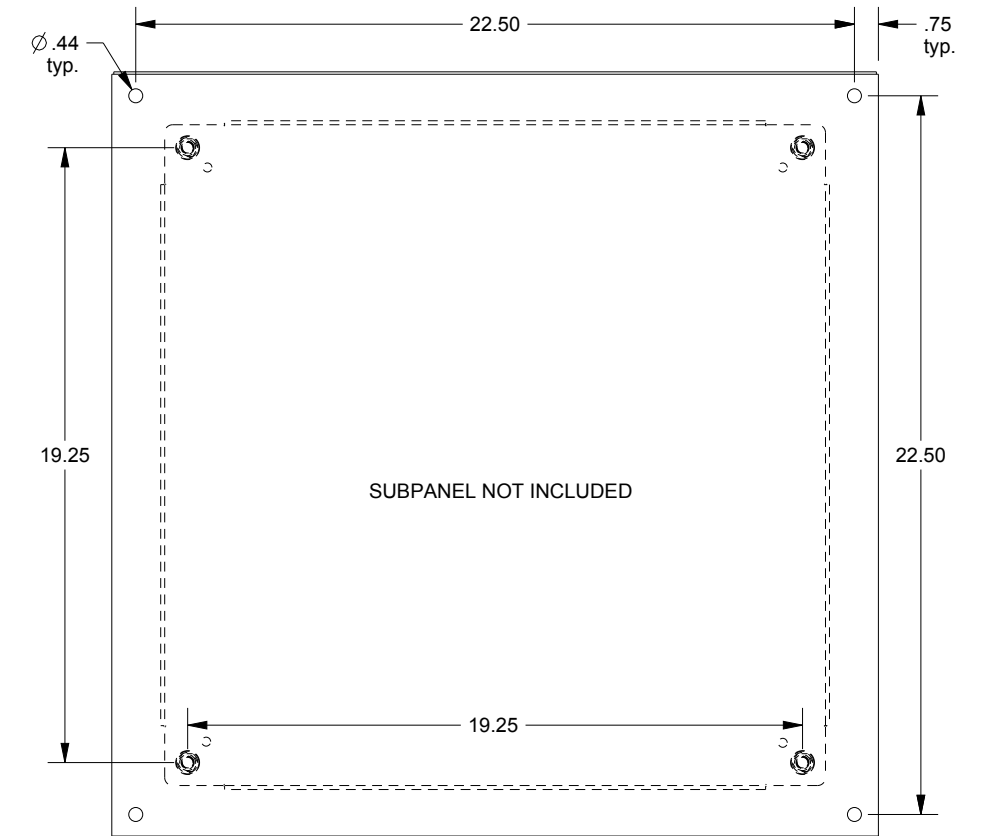

SAGINAW CONTROL & ENGINEERING

SCE-24EL2410SSLP

TOP VIEW

LEFT SIDE VIEW

FRONT VIEW

RIGHT SIDE VIEW

EXTERNAL REAR VIEW

BOTTOM VIEW