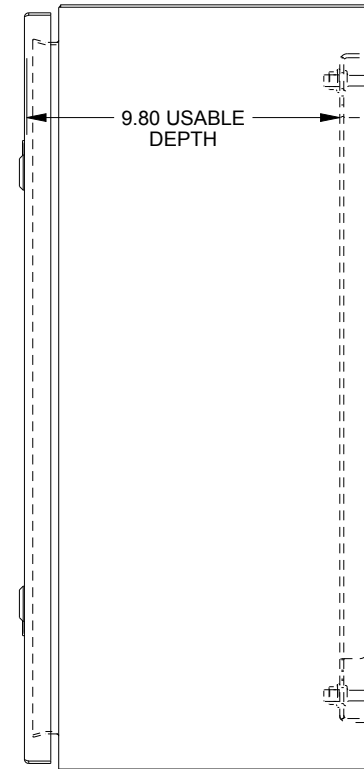

SAGINAW CONTROL & ENGINEERING

SCE-24EL2410SSLP

TOP VIEW

LEFT SIDE VIEW

FRONT VIEW

RIGHT SIDE VIEW

EXTERNAL REAR VIEW

BOTTOM VIEW