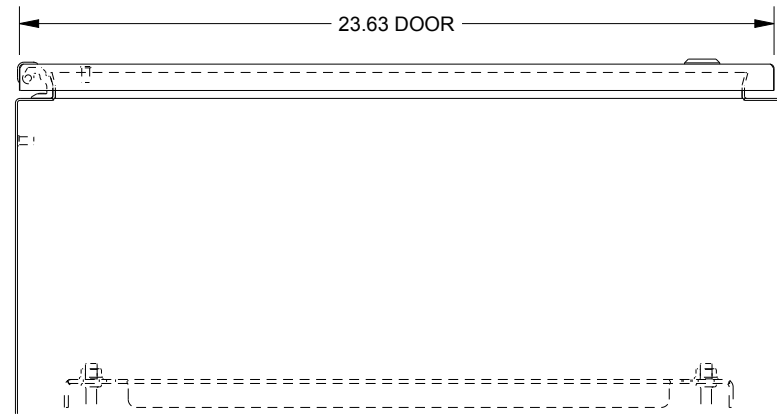

# SAGINAW CONTROL & ENGINEERING SCE-24EL2410SS6LP

TOP VIEW

LEFT SIDE VIEW

FRONT VIEW

RIGHT SIDE VIEW

EXTERNAL REAR VIEW

BOTTOM VIEW