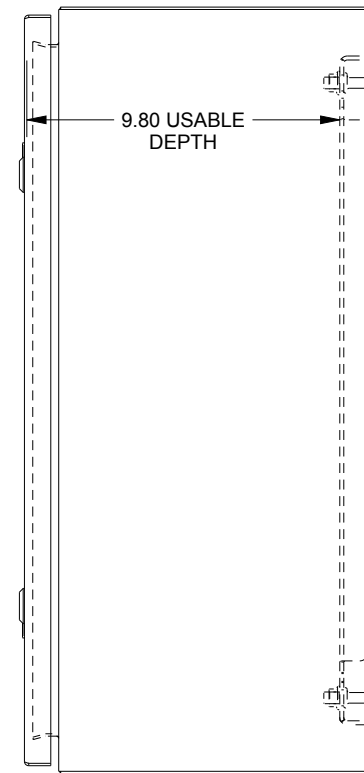

# SAGINAW CONTROL & ENGINEERING SCE-24EL2410SS6LP

TOP VIEW

LEFT SIDE VIEW

FRONT VIEW

RIGHT SIDE VIEW

EXTERNAL REAR VIEW

BOTTOM VIEW