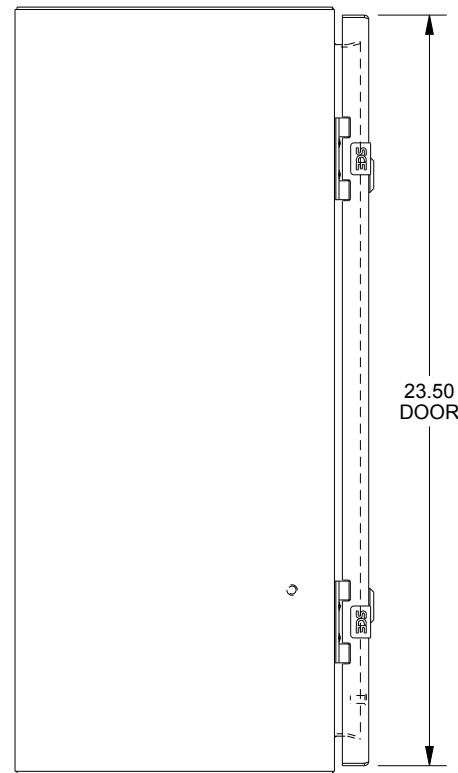

# SAGINAW CONTROL & ENGINEERING SCE-24EL2410SS6LP

TOP VIEW

LEFT SIDE VIEW

FRONT VIEW

RIGHT SIDE VIEW

EXTERNAL REAR VIEW

BOTTOM VIEW