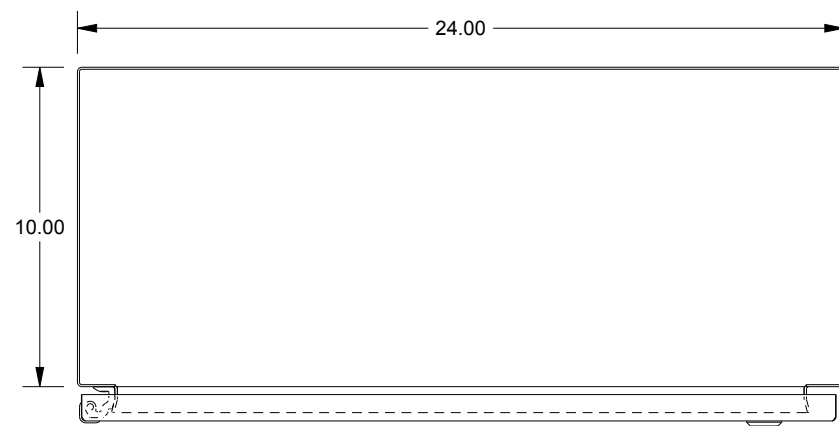

# SAGINAW CONTROL & ENGINEERING SCE-24EL2410SS6LP

TOP VIEW

LEFT SIDE VIEW

FRONT VIEW

RIGHT SIDE VIEW

EXTERNAL REAR VIEW

BOTTOM VIEW