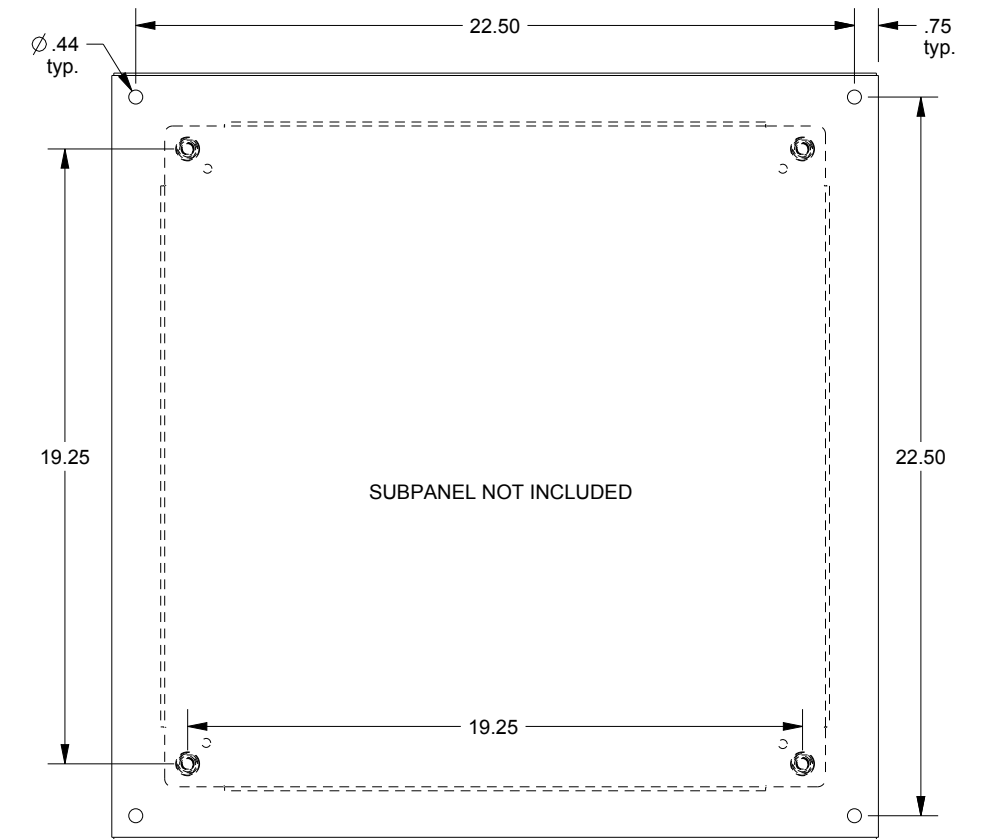

# SAGINAW CONTROL & ENGINEERING SCE-24EL2410SS6LP

TOP VIEW

LEFT SIDE VIEW

FRONT VIEW

RIGHT SIDE VIEW

EXTERNAL REAR VIEW

BOTTOM VIEW