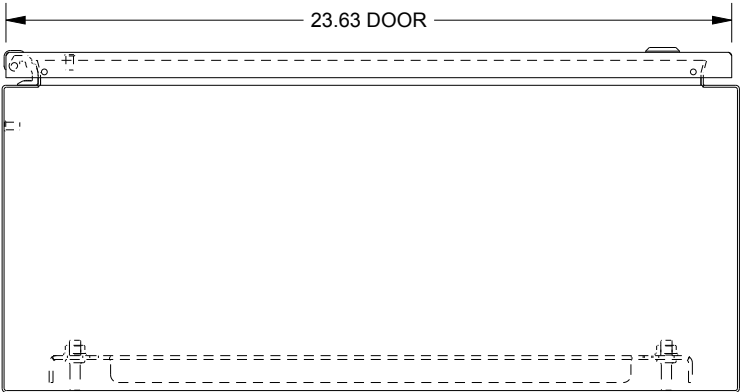

SAGINAW CONTROL & ENGINEERING

SCE-24EL2410LP = SCE-09 GRAY
 SCE-24EL2410LPLG = RAL 7035

TOP VIEW

LEFT SIDE VIEW

FRONT VIEW

RIGHT SIDE VIEW

EXTERNAL REAR VIEW

BOTTOM VIEW