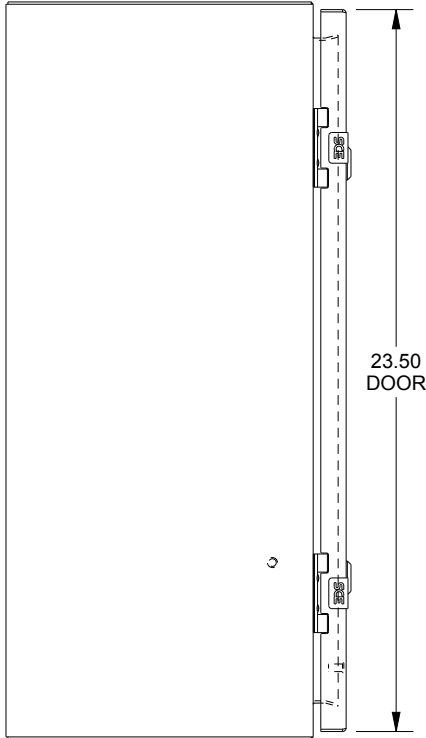

SAGINAW CONTROL & ENGINEERING

SCE-24EL2410LP = SCE-09 GRAY
 SCE-24EL2410LPLG = RAL 7035

TOP VIEW

LEFT SIDE VIEW

FRONT VIEW

RIGHT SIDE VIEW

EXTERNAL REAR VIEW

BOTTOM VIEW