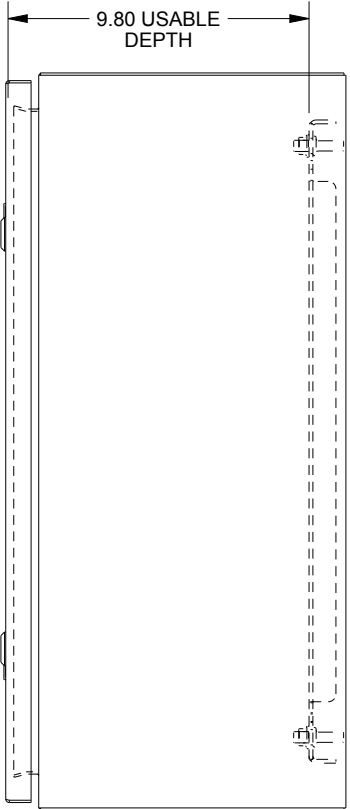

SAGINAW CONTROL & ENGINEERING

SCE-24EL2410LP = SCE-09 GRAY
 SCE-24EL2410LPLG = RAL 7035

TOP VIEW

LEFT SIDE VIEW

FRONT VIEW

RIGHT SIDE VIEW

EXTERNAL REAR VIEW

BOTTOM VIEW