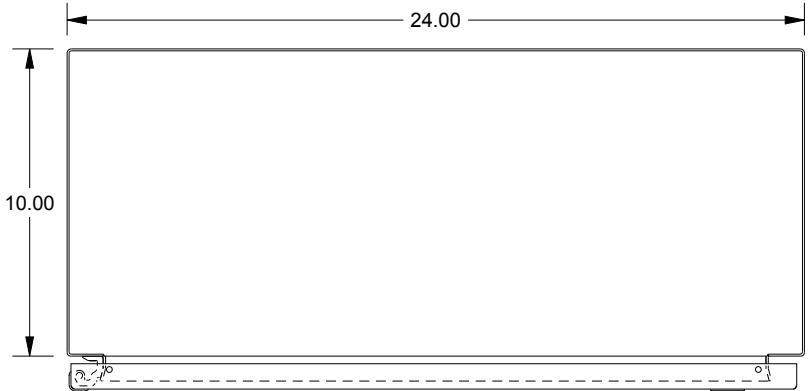

SAGINAW CONTROL & ENGINEERING

SCE-24EL2410LP = SCE-09 GRAY
 SCE-24EL2410LPLG = RAL 7035

TOP VIEW

LEFT SIDE VIEW

FRONT VIEW

RIGHT SIDE VIEW

EXTERNAL REAR VIEW

BOTTOM VIEW