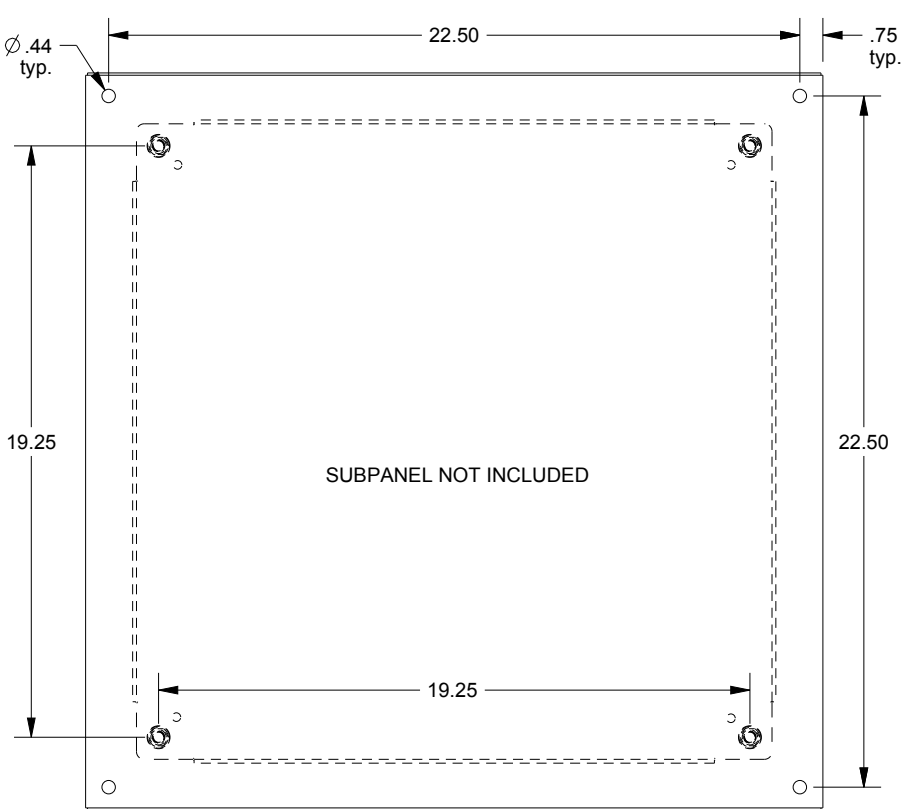

SAGINAW CONTROL & ENGINEERING

SCE-24EL2410LP = SCE-09 GRAY
 SCE-24EL2410LPLG = RAL 7035

TOP VIEW

LEFT SIDE VIEW

FRONT VIEW

RIGHT SIDE VIEW

EXTERNAL REAR VIEW

BOTTOM VIEW