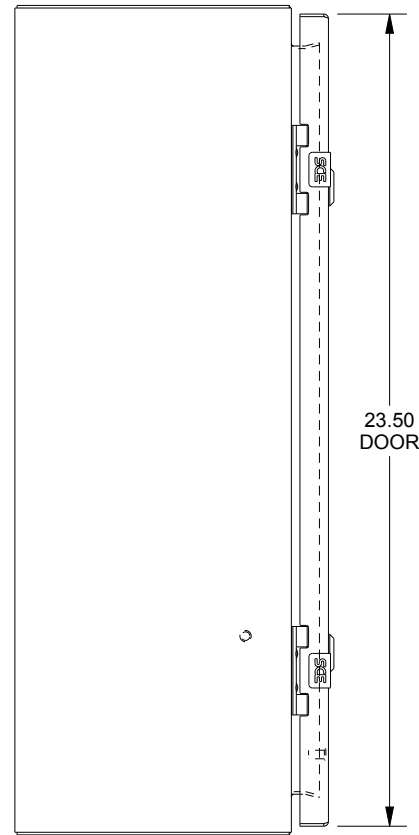

SAGINAW CONTROL & ENGINEERING

SCE-24EL2408SS6LP

TOP VIEW

LEFT SIDE VIEW

FRONT VIEW

RIGHT SIDE VIEW

EXTERNAL REAR VIEW

BOTTOM VIEW