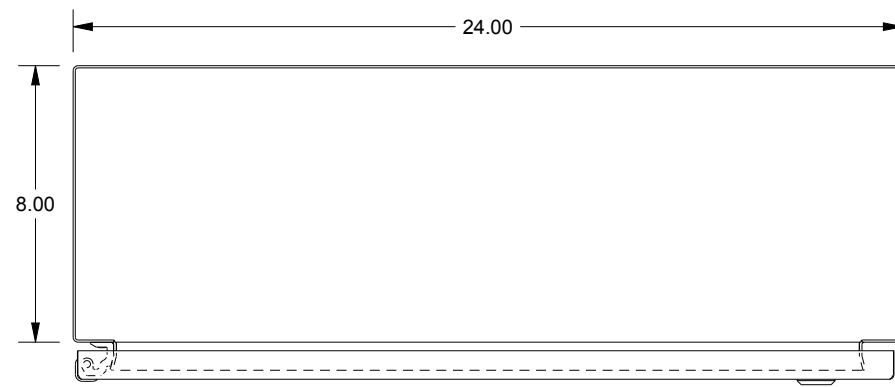

SAGINAW CONTROL & ENGINEERING

SCE-24EL2408SS6LP

TOP VIEW

LEFT SIDE VIEW

FRONT VIEW

RIGHT SIDE VIEW

EXTERNAL REAR VIEW

BOTTOM VIEW