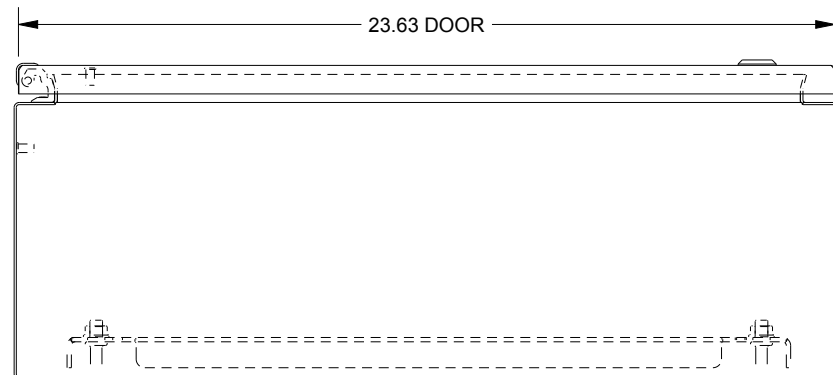

SAGINAW CONTROL & ENGINEERING

SCE-24EL2408SS6LP

TOP VIEW

LEFT SIDE VIEW

FRONT VIEW

RIGHT SIDE VIEW

EXTERNAL REAR VIEW

BOTTOM VIEW