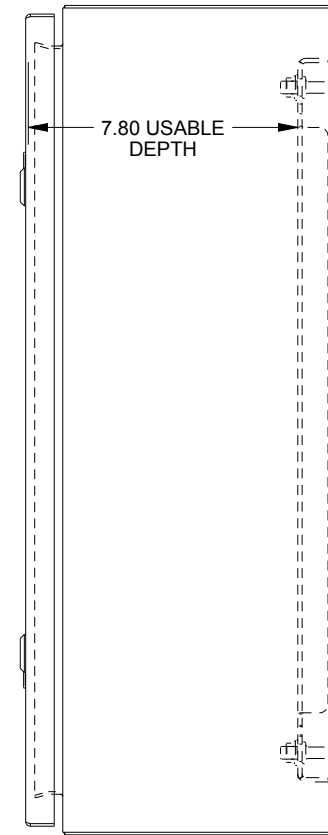

SAGINAW CONTROL & ENGINEERING

SCE-24EL2408SS6LP

TOP VIEW

LEFT SIDE VIEW

FRONT VIEW

RIGHT SIDE VIEW

EXTERNAL REAR VIEW

BOTTOM VIEW