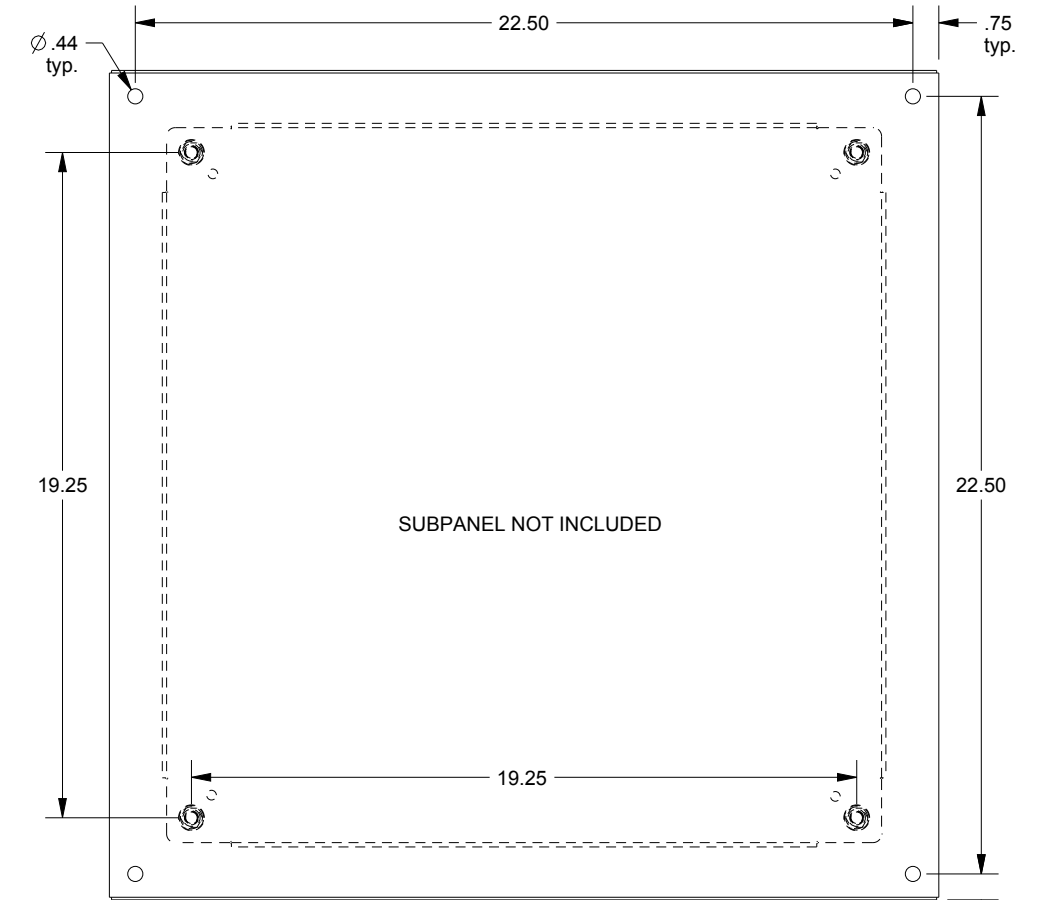

SAGINAW CONTROL & ENGINEERING

SCE-24EL2408SS6LP

TOP VIEW

LEFT SIDE VIEW

FRONT VIEW

RIGHT SIDE VIEW

EXTERNAL REAR VIEW

BOTTOM VIEW