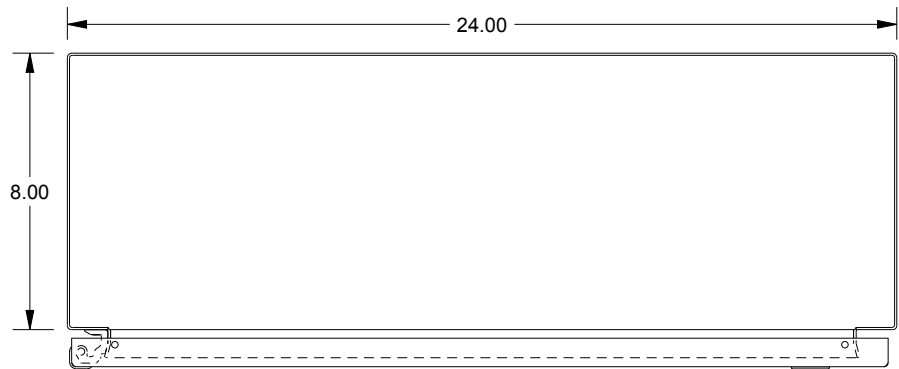

SAGINAW CONTROL & ENGINEERING

SCE-24EL2408LP = SCE-09 GRAY
 SCE-24EL2408LPLG = RAL 7035

TOP VIEW

LEFT SIDE VIEW

FRONT VIEW

RIGHT SIDE VIEW

EXTERNAL REAR VIEW

BOTTOM VIEW