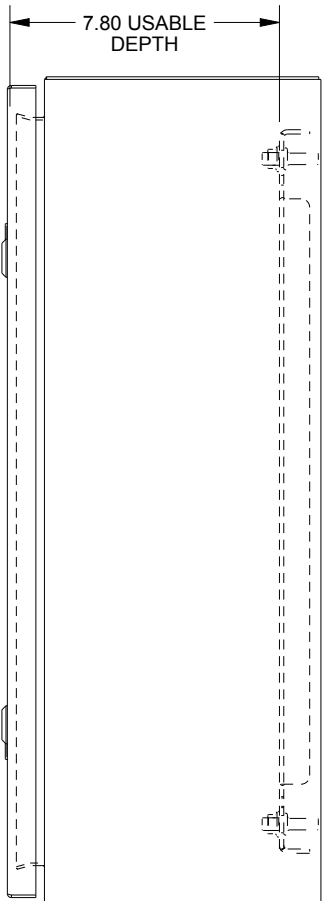

SAGINAW CONTROL & ENGINEERING

SCE-24EL2408LP = SCE-09 GRAY
 SCE-24EL2408LPLG = RAL 7035

TOP VIEW

LEFT SIDE VIEW

FRONT VIEW

RIGHT SIDE VIEW

EXTERNAL REAR VIEW

BOTTOM VIEW