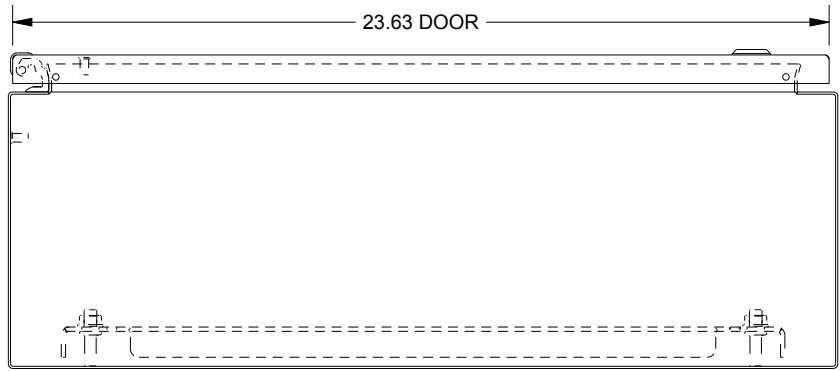

SAGINAW CONTROL & ENGINEERING

SCE-24EL2408LP = SCE-09 GRAY
 SCE-24EL2408LPLG = RAL 7035

TOP VIEW

LEFT SIDE VIEW

FRONT VIEW

RIGHT SIDE VIEW

EXTERNAL REAR VIEW

BOTTOM VIEW