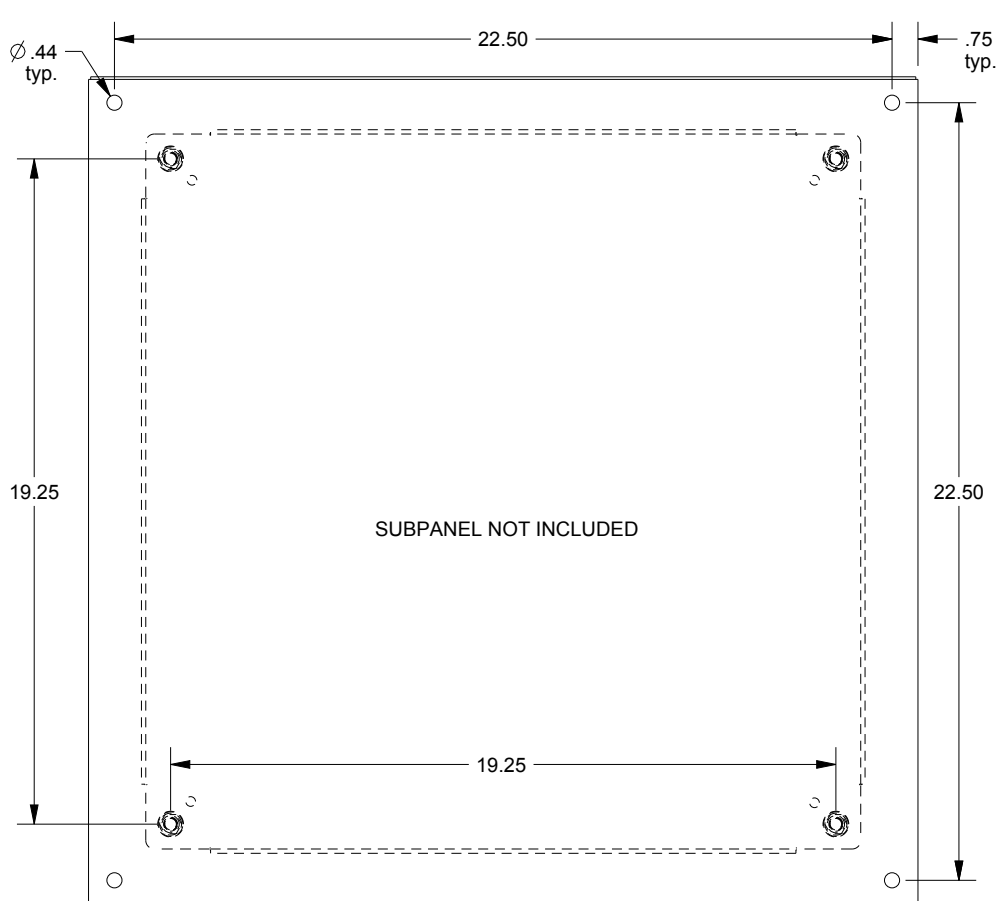

SAGINAW CONTROL & ENGINEERING

SCE-24EL2408LP = SCE-09 GRAY
 SCE-24EL2408LPLG = RAL 7035

TOP VIEW

LEFT SIDE VIEW

FRONT VIEW

RIGHT SIDE VIEW

EXTERNAL REAR VIEW

BOTTOM VIEW