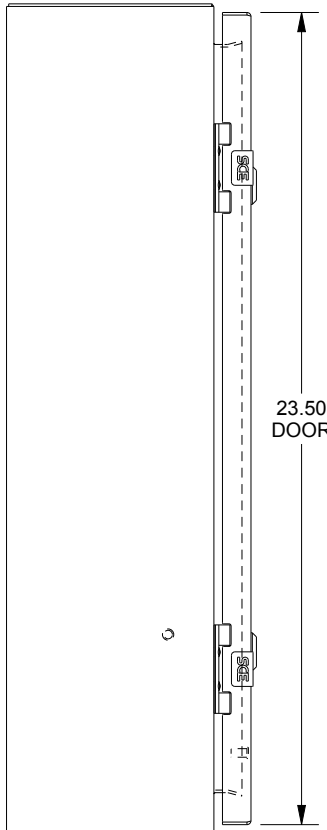

# SAGINAW CONTROL & ENGINEERING

SCE-24EL2406LP = SCE-09 GRAY  
 SCE-24EL2406LPLG = RAL 7035

TOP VIEW

LEFT SIDE VIEW

FRONT VIEW

RIGHT SIDE VIEW

EXTERNAL REAR VIEW

BOTTOM VIEW