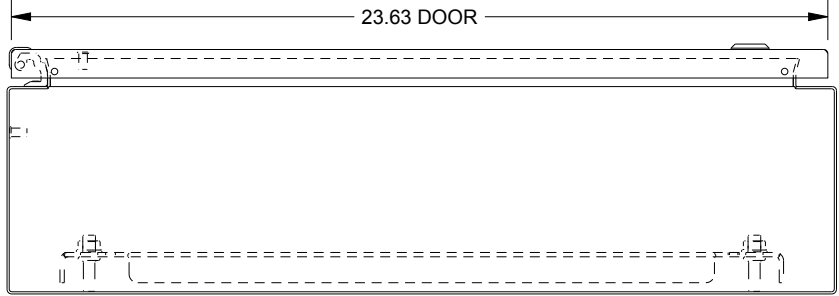

# SAGINAW CONTROL & ENGINEERING

SCE-24EL2406LP = SCE-09 GRAY  
 SCE-24EL2406LPLG = RAL 7035

TOP VIEW

LEFT SIDE VIEW

FRONT VIEW

RIGHT SIDE VIEW

EXTERNAL REAR VIEW

BOTTOM VIEW