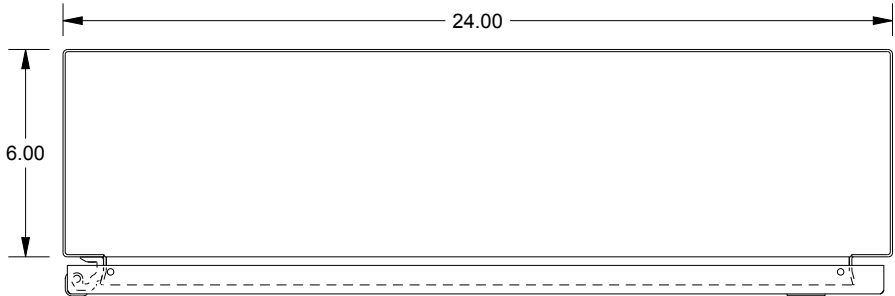

# SAGINAW CONTROL & ENGINEERING

SCE-24EL2406LP = SCE-09 GRAY  
 SCE-24EL2406LPLG = RAL 7035

TOP VIEW

LEFT SIDE VIEW

FRONT VIEW

RIGHT SIDE VIEW

EXTERNAL REAR VIEW

BOTTOM VIEW