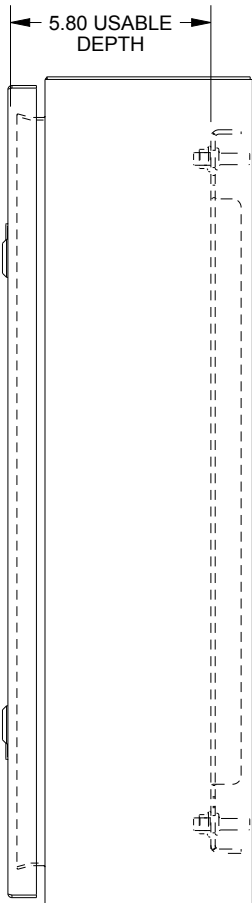

# SAGINAW CONTROL & ENGINEERING

SCE-24EL2406LP = SCE-09 GRAY  
 SCE-24EL2406LPLG = RAL 7035

TOP VIEW

LEFT SIDE VIEW

FRONT VIEW

RIGHT SIDE VIEW

EXTERNAL REAR VIEW

BOTTOM VIEW