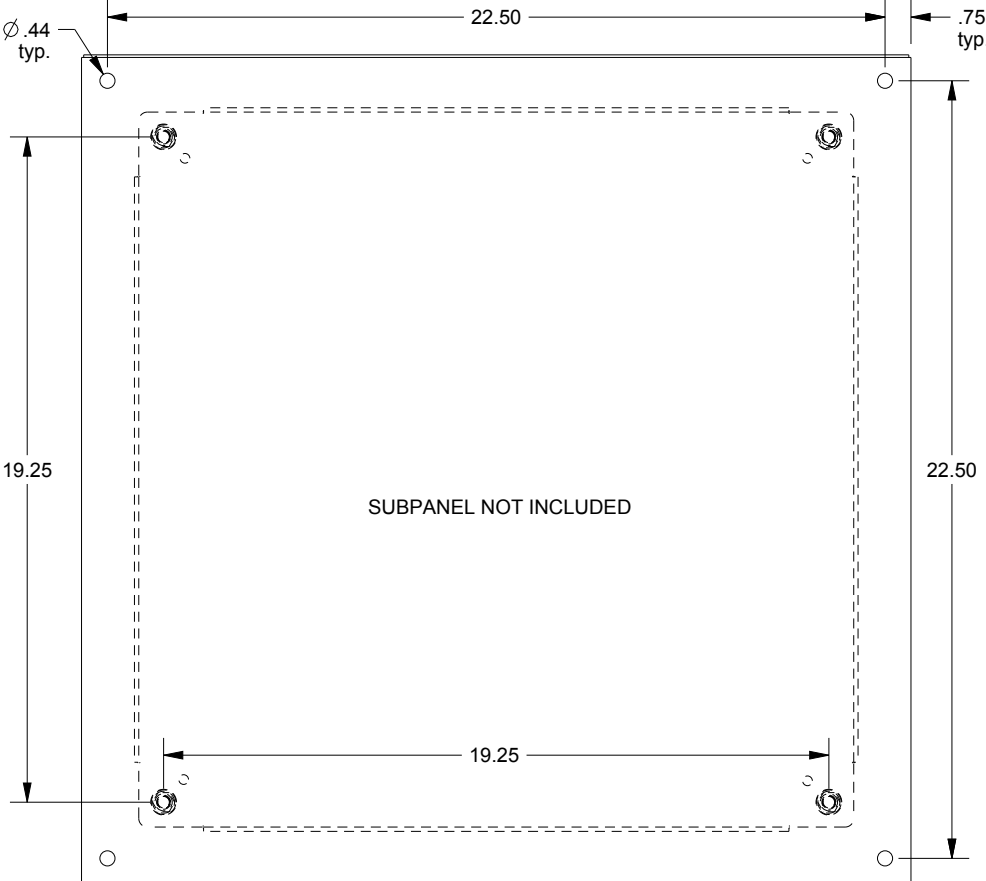

# SAGINAW CONTROL & ENGINEERING

SCE-24EL2406LP = SCE-09 GRAY  
 SCE-24EL2406LPLG = RAL 7035

TOP VIEW

LEFT SIDE VIEW

FRONT VIEW

RIGHT SIDE VIEW

EXTERNAL REAR VIEW

BOTTOM VIEW