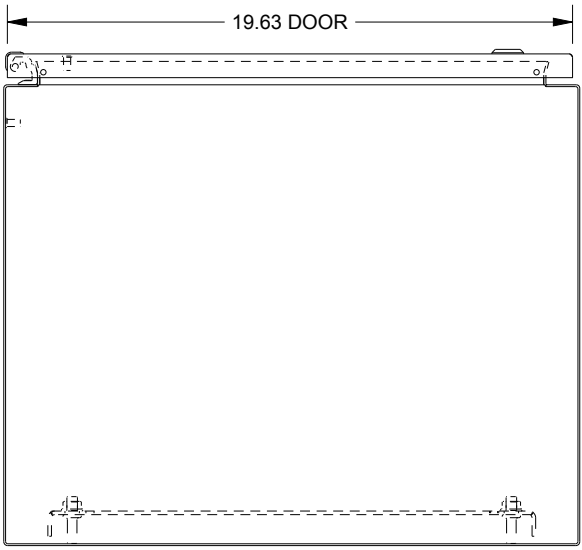

# SAGINAW CONTROL & ENGINEERING

SCE-24EL2016LP = SCE-09 GRAY  
 SCE-24EL2016LPLG = RAL 7035

TOP VIEW

LEFT SIDE VIEW

FRONT VIEW

RIGHT SIDE VIEW

EXTERNAL REAR VIEW

BOTTOM VIEW