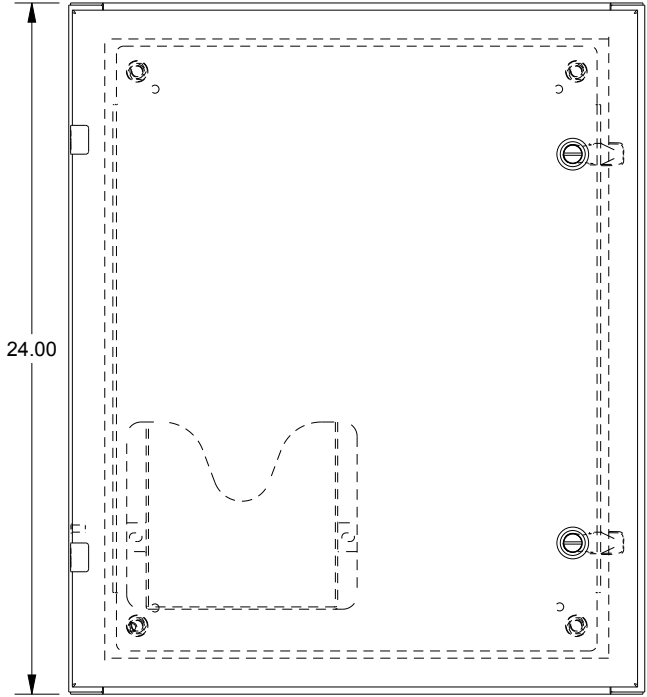

# SAGINAW CONTROL & ENGINEERING

SCE-24EL2016LP = SCE-09 GRAY  
 SCE-24EL2016LPLG = RAL 7035

TOP VIEW

LEFT SIDE VIEW

FRONT VIEW

RIGHT SIDE VIEW

EXTERNAL REAR VIEW

BOTTOM VIEW