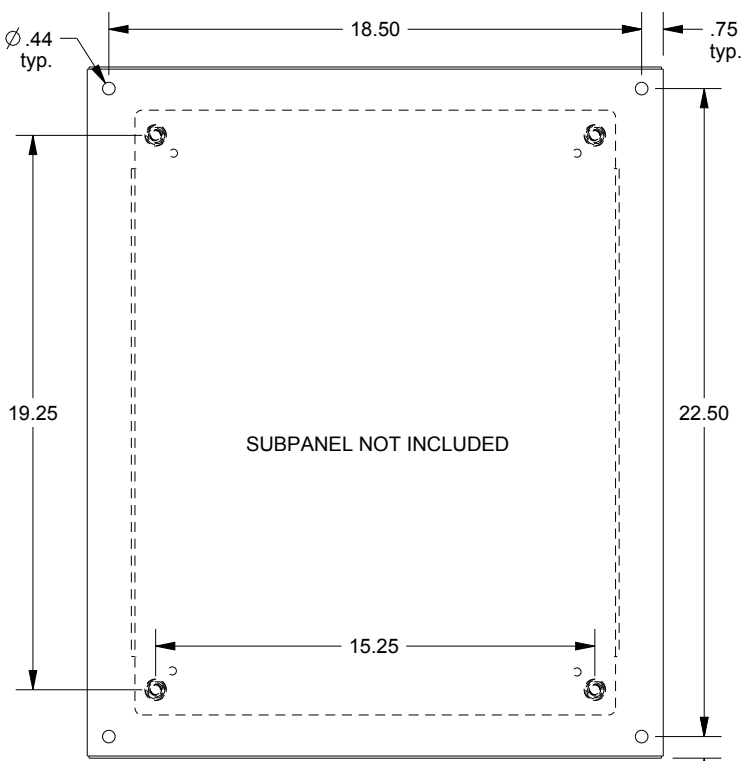

# SAGINAW CONTROL & ENGINEERING

SCE-24EL2016LP = SCE-09 GRAY  
 SCE-24EL2016LPLG = RAL 7035

TOP VIEW

LEFT SIDE VIEW

FRONT VIEW

RIGHT SIDE VIEW

EXTERNAL REAR VIEW

BOTTOM VIEW