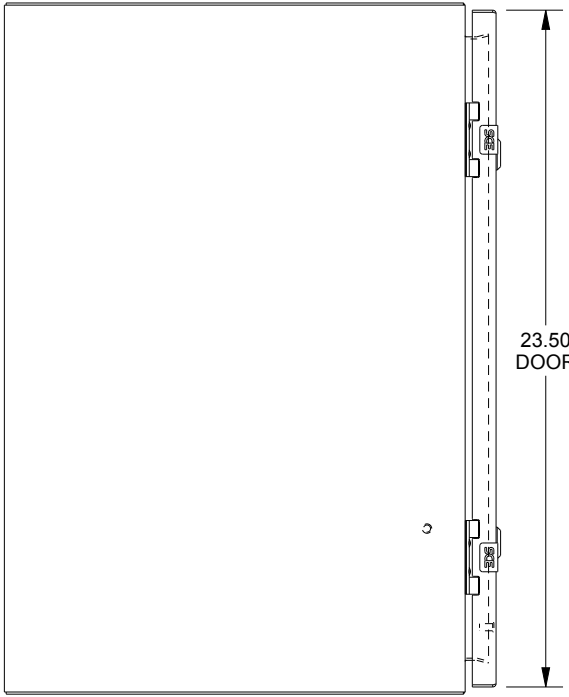

# SAGINAW CONTROL & ENGINEERING

SCE-24EL2016LP = SCE-09 GRAY  
 SCE-24EL2016LPLG = RAL 7035

TOP VIEW

LEFT SIDE VIEW

FRONT VIEW

RIGHT SIDE VIEW

EXTERNAL REAR VIEW

BOTTOM VIEW