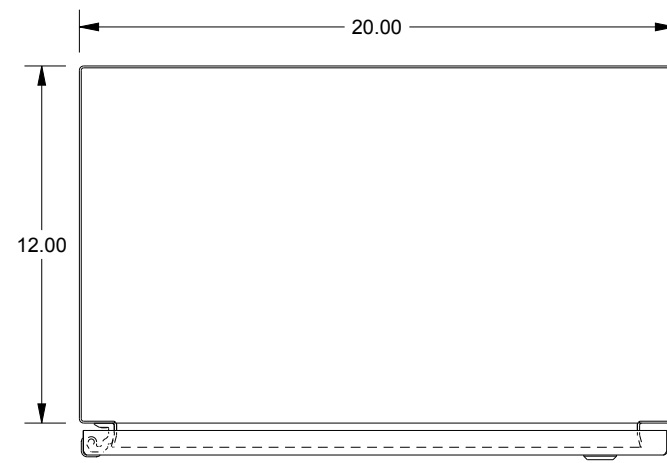

SAGINAW CONTROL & ENGINEERING SCE-24EL2012SSLP

TOP VIEW

LEFT SIDE VIEW

FRONT VIEW

RIGHT SIDE VIEW

EXTERNAL REAR VIEW

BOTTOM VIEW