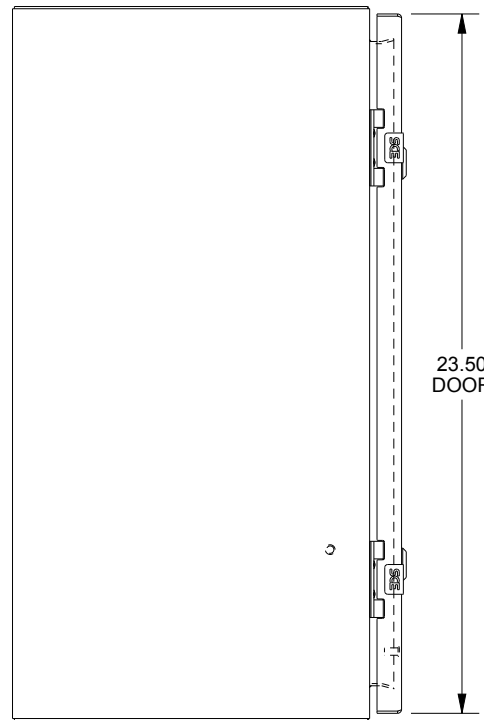

SAGINAW CONTROL & ENGINEERING SCE-24EL2012SSLP

TOP VIEW

LEFT SIDE VIEW

FRONT VIEW

RIGHT SIDE VIEW

EXTERNAL REAR VIEW

BOTTOM VIEW