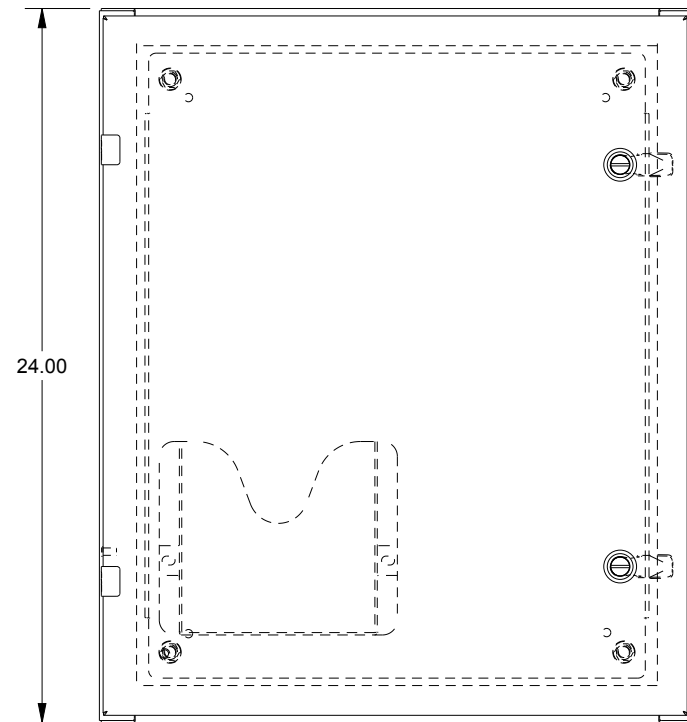

SAGINAW CONTROL & ENGINEERING SCE-24EL2012SSLP

TOP VIEW

LEFT SIDE VIEW

FRONT VIEW

RIGHT SIDE VIEW

EXTERNAL REAR VIEW

BOTTOM VIEW