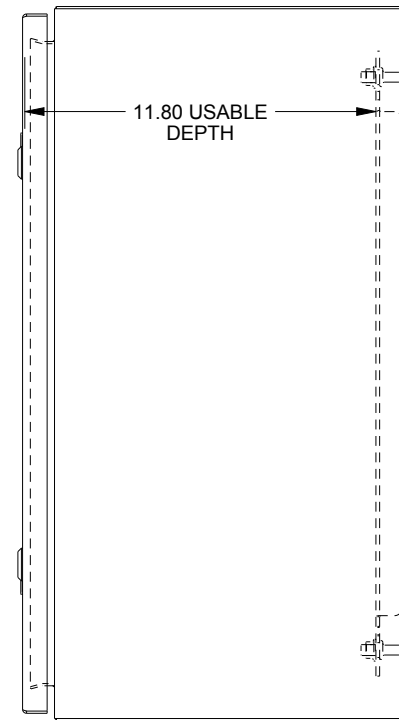

SAGINAW CONTROL & ENGINEERING SCE-24EL2012SSLP

TOP VIEW

LEFT SIDE VIEW

FRONT VIEW

RIGHT SIDE VIEW

EXTERNAL REAR VIEW

BOTTOM VIEW