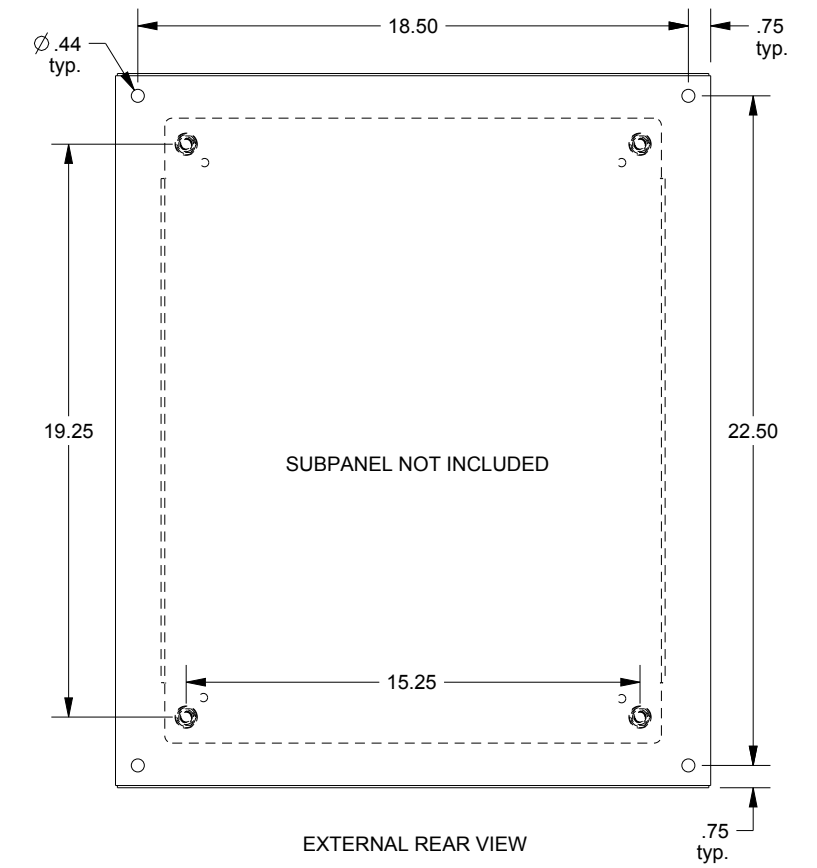

SAGINAW CONTROL & ENGINEERING SCE-24EL2012SSLP

TOP VIEW

LEFT SIDE VIEW

FRONT VIEW

RIGHT SIDE VIEW

EXTERNAL REAR VIEW

BOTTOM VIEW