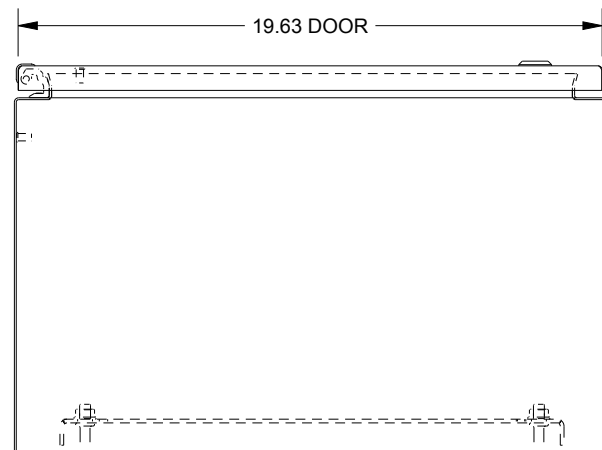

SAGINAW CONTROL & ENGINEERING SCE-24EL2012SSLP

TOP VIEW

LEFT SIDE VIEW

FRONT VIEW

RIGHT SIDE VIEW

EXTERNAL REAR VIEW

BOTTOM VIEW