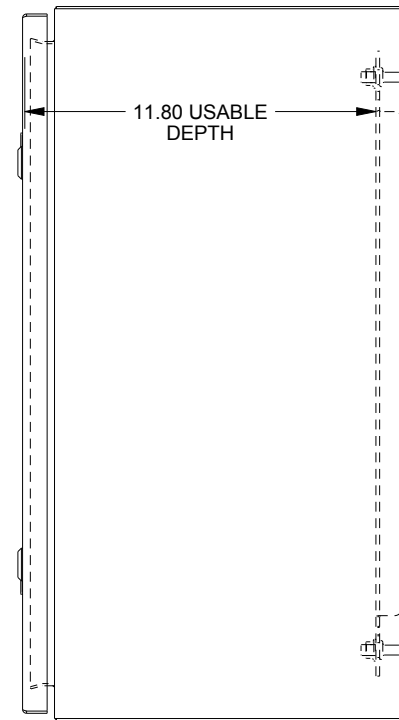

SAGINAW CONTROL & ENGINEERING

SCE-24EL2012SS6LP

TOP VIEW

LEFT SIDE VIEW

FRONT VIEW

RIGHT SIDE VIEW

EXTERNAL REAR VIEW

BOTTOM VIEW