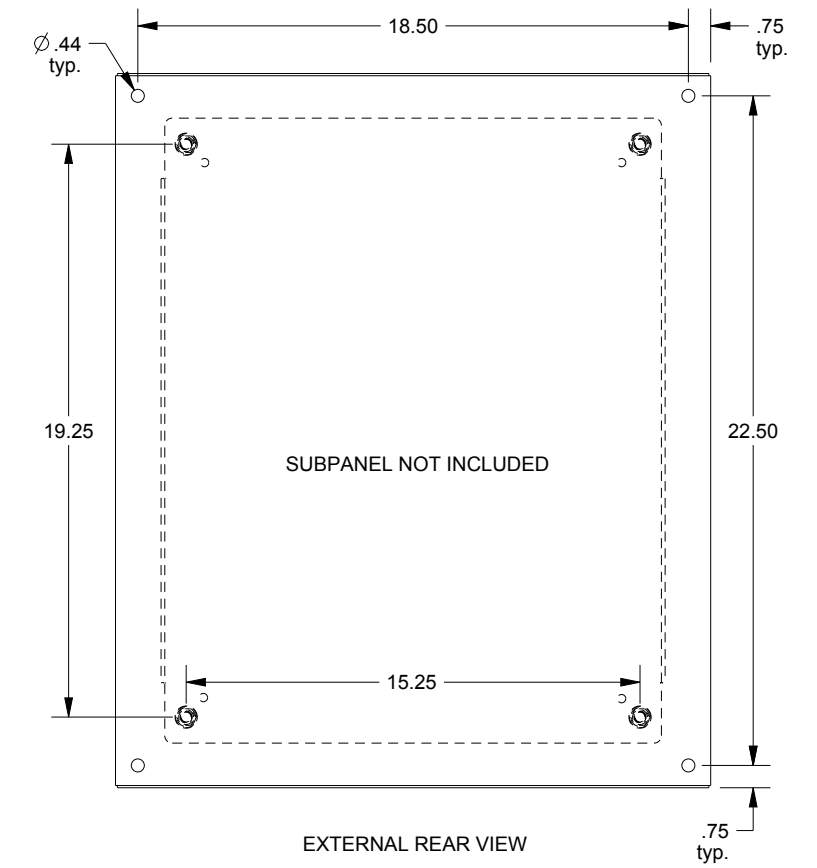

SAGINAW CONTROL & ENGINEERING

SCE-24EL2012SS6LP

TOP VIEW

LEFT SIDE VIEW

FRONT VIEW

RIGHT SIDE VIEW

EXTERNAL REAR VIEW

BOTTOM VIEW