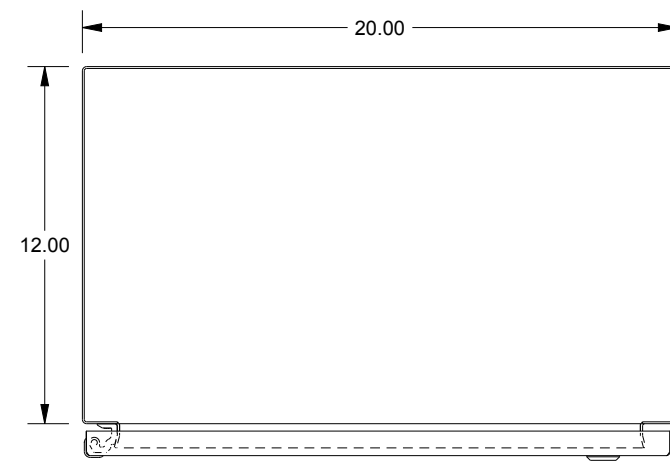

SAGINAW CONTROL & ENGINEERING

SCE-24EL2012SS6LP

TOP VIEW

LEFT SIDE VIEW

FRONT VIEW

RIGHT SIDE VIEW

EXTERNAL REAR VIEW

BOTTOM VIEW