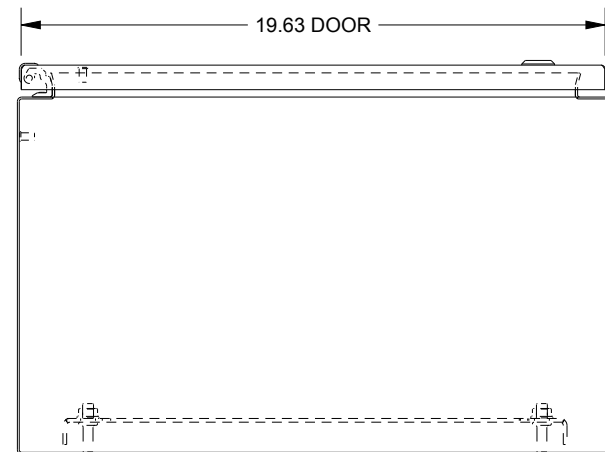

SAGINAW CONTROL & ENGINEERING

SCE-24EL2012SS6LP

TOP VIEW

LEFT SIDE VIEW

FRONT VIEW

RIGHT SIDE VIEW

EXTERNAL REAR VIEW

BOTTOM VIEW