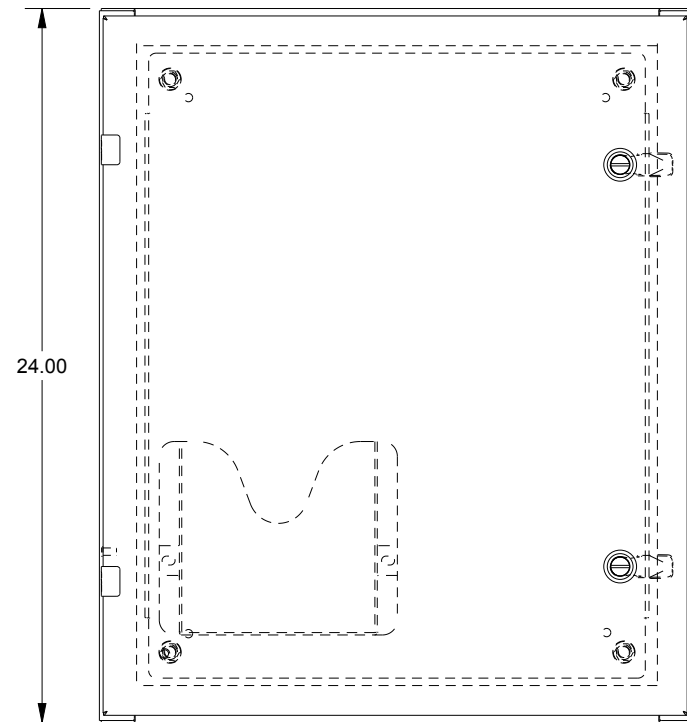

SAGINAW CONTROL & ENGINEERING

SCE-24EL2012SS6LP

TOP VIEW

LEFT SIDE VIEW

FRONT VIEW

RIGHT SIDE VIEW

EXTERNAL REAR VIEW

BOTTOM VIEW