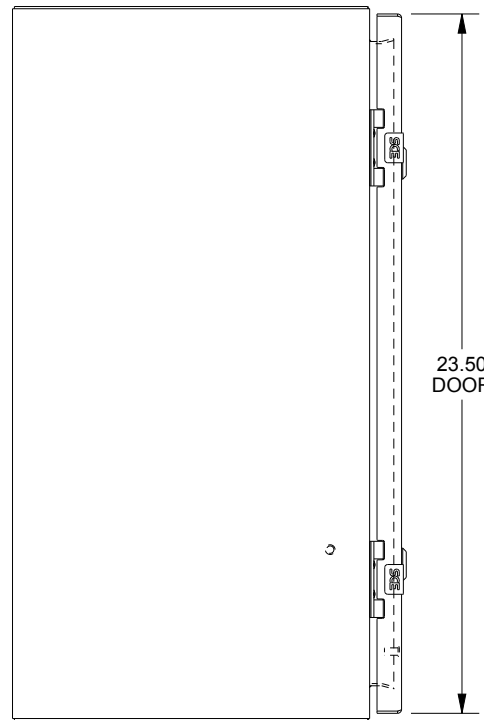

SAGINAW CONTROL & ENGINEERING

SCE-24EL2012SS6LP

TOP VIEW

LEFT SIDE VIEW

FRONT VIEW

RIGHT SIDE VIEW

EXTERNAL REAR VIEW

BOTTOM VIEW