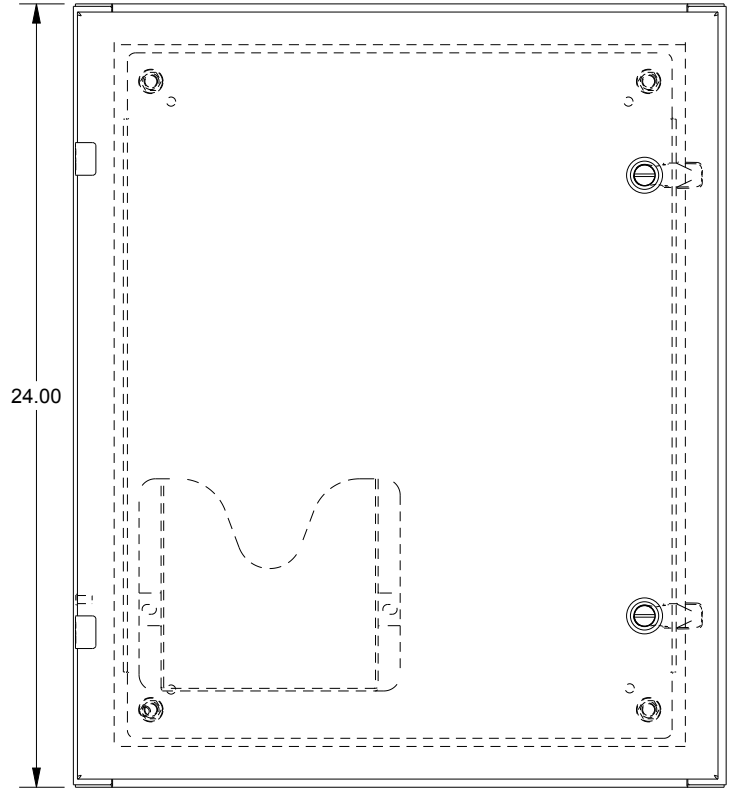

# SAGINAW CONTROL & ENGINEERING

SCE-24EL2012LP = SCE-09 GRAY  
 SCE-24EL2012LPLG = RAL 7035

TOP VIEW

LEFT SIDE VIEW

FRONT VIEW

RIGHT SIDE VIEW

EXTERNAL REAR VIEW

BOTTOM VIEW