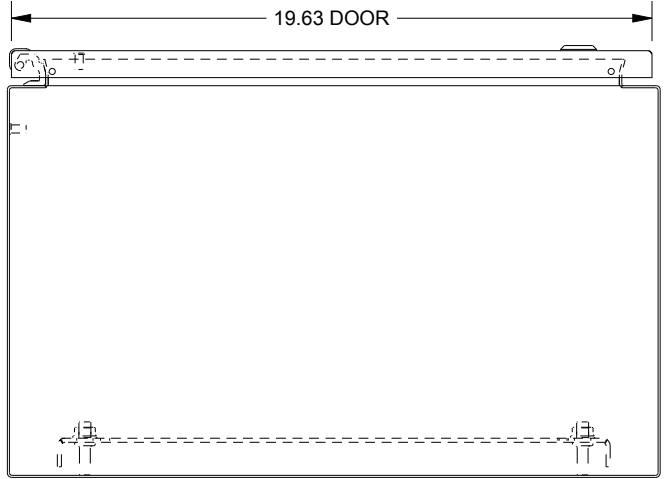

# SAGINAW CONTROL & ENGINEERING

SCE-24EL2012LP = SCE-09 GRAY  
 SCE-24EL2012LPLG = RAL 7035

TOP VIEW

LEFT SIDE VIEW

FRONT VIEW

RIGHT SIDE VIEW

EXTERNAL REAR VIEW

BOTTOM VIEW