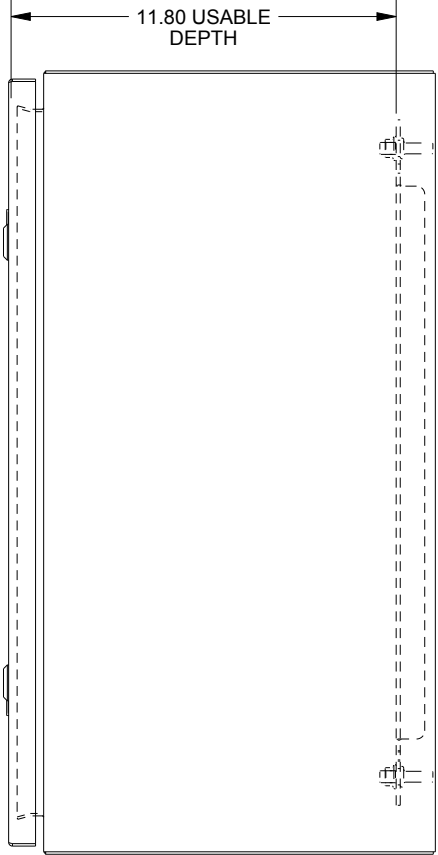

# SAGINAW CONTROL & ENGINEERING

SCE-24EL2012LP = SCE-09 GRAY  
 SCE-24EL2012LPLG = RAL 7035

TOP VIEW

LEFT SIDE VIEW

FRONT VIEW

RIGHT SIDE VIEW

EXTERNAL REAR VIEW

BOTTOM VIEW