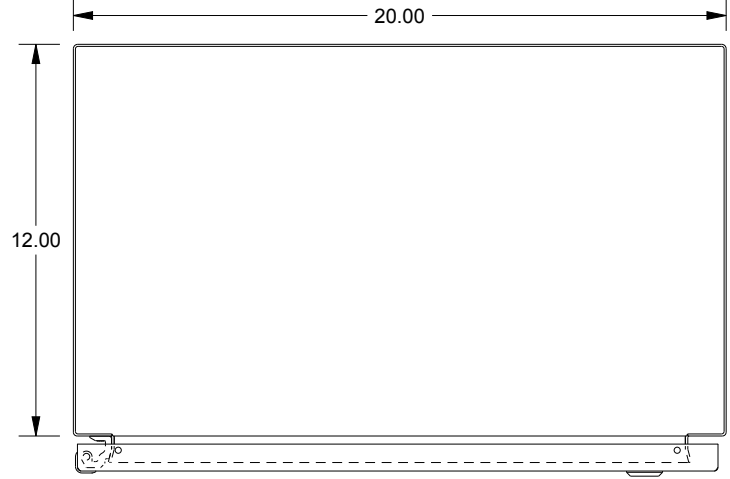

# SAGINAW CONTROL & ENGINEERING

SCE-24EL2012LP = SCE-09 GRAY  
 SCE-24EL2012LPLG = RAL 7035

TOP VIEW

LEFT SIDE VIEW

FRONT VIEW

RIGHT SIDE VIEW

EXTERNAL REAR VIEW

BOTTOM VIEW