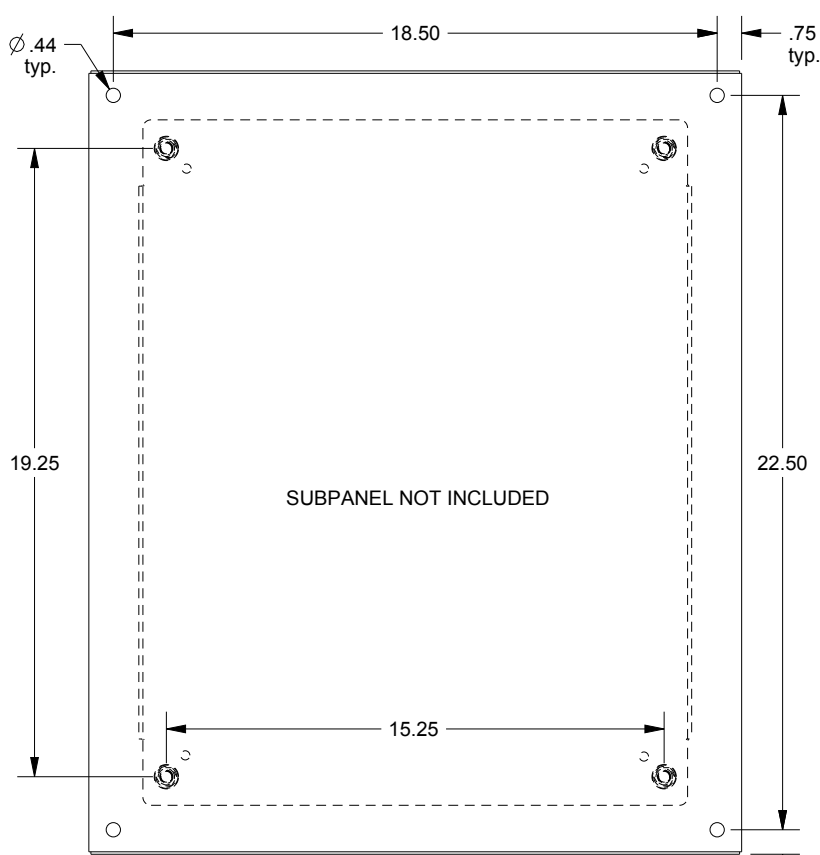

# SAGINAW CONTROL & ENGINEERING

SCE-24EL2012LP = SCE-09 GRAY  
 SCE-24EL2012LPLG = RAL 7035

TOP VIEW

LEFT SIDE VIEW

FRONT VIEW

RIGHT SIDE VIEW

EXTERNAL REAR VIEW

BOTTOM VIEW