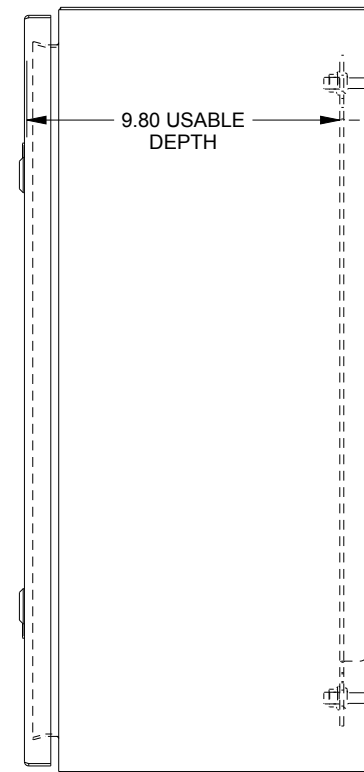

SAGINAW CONTROL & ENGINEERING

SCE-24EL2010SSLP

TOP VIEW

LEFT SIDE VIEW

FRONT VIEW

RIGHT SIDE VIEW

EXTERNAL REAR VIEW

BOTTOM VIEW