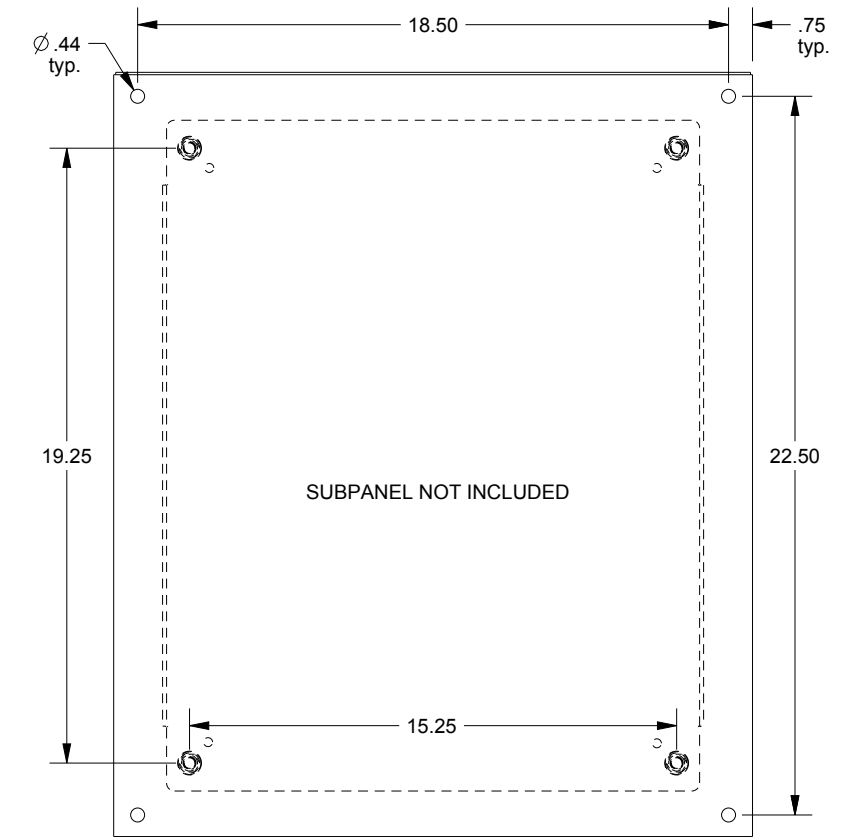

SAGINAW CONTROL & ENGINEERING

SCE-24EL2010SSLP

TOP VIEW

LEFT SIDE VIEW

FRONT VIEW

RIGHT SIDE VIEW

EXTERNAL REAR VIEW

BOTTOM VIEW