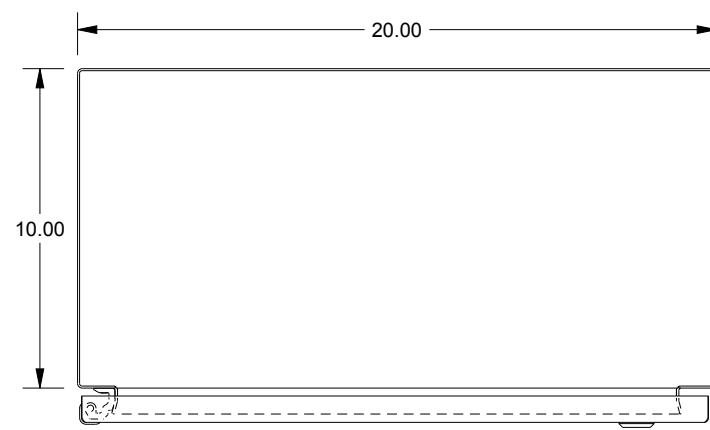

SAGINAW CONTROL & ENGINEERING

SCE-24EL2010SSLP

TOP VIEW

LEFT SIDE VIEW

FRONT VIEW

RIGHT SIDE VIEW

EXTERNAL REAR VIEW

BOTTOM VIEW