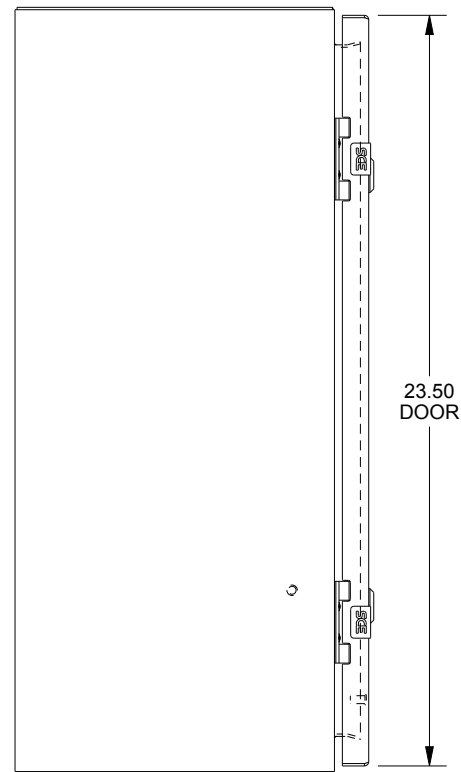

SAGINAW CONTROL & ENGINEERING

SCE-24EL2010SSLP

TOP VIEW

LEFT SIDE VIEW

FRONT VIEW

RIGHT SIDE VIEW

EXTERNAL REAR VIEW

BOTTOM VIEW