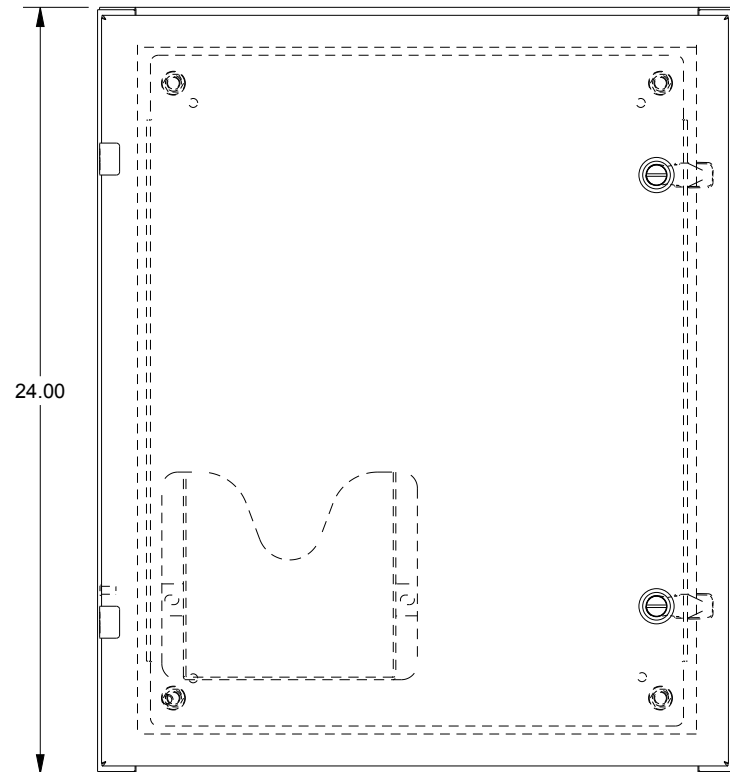

SAGINAW CONTROL & ENGINEERING

SCE-24EL2010SSLP

TOP VIEW

LEFT SIDE VIEW

FRONT VIEW

RIGHT SIDE VIEW

EXTERNAL REAR VIEW

BOTTOM VIEW