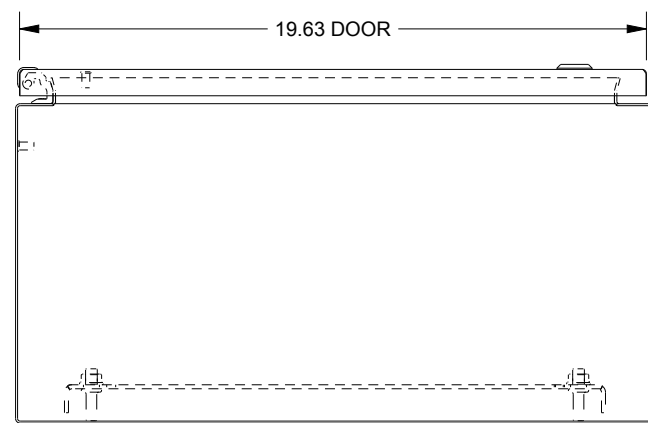

SAGINAW CONTROL & ENGINEERING

SCE-24EL2010SSLP

TOP VIEW

LEFT SIDE VIEW

FRONT VIEW

RIGHT SIDE VIEW

EXTERNAL REAR VIEW

BOTTOM VIEW