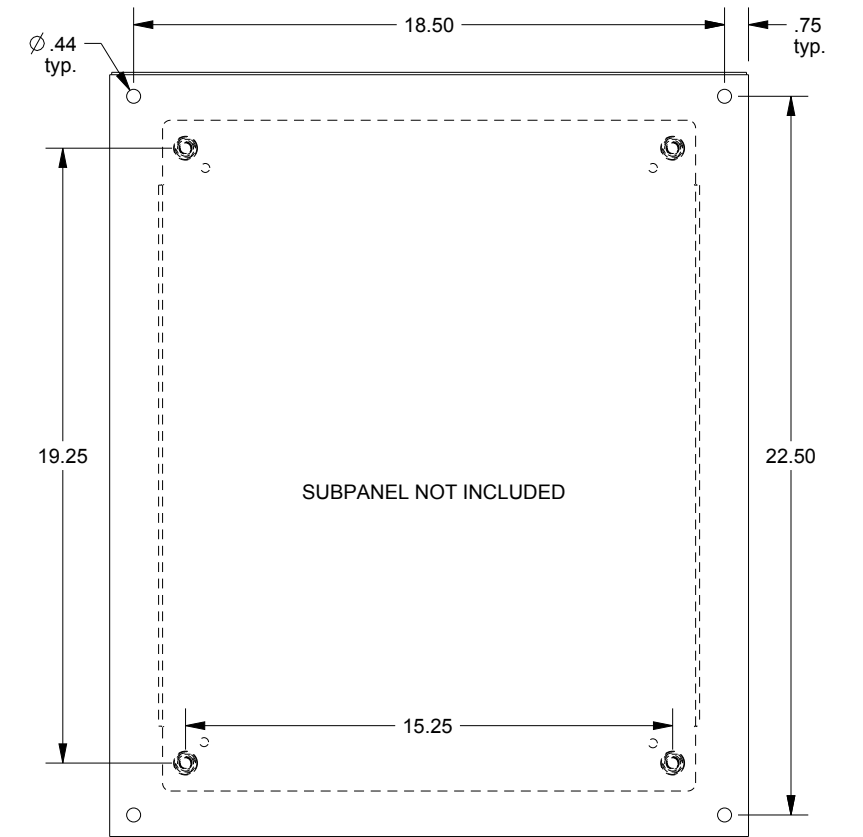

SAGINAW CONTROL & ENGINEERING

SCE-24EL2010SS6LP

TOP VIEW

LEFT SIDE VIEW

FRONT VIEW

RIGHT SIDE VIEW

EXTERNAL REAR VIEW

BOTTOM VIEW