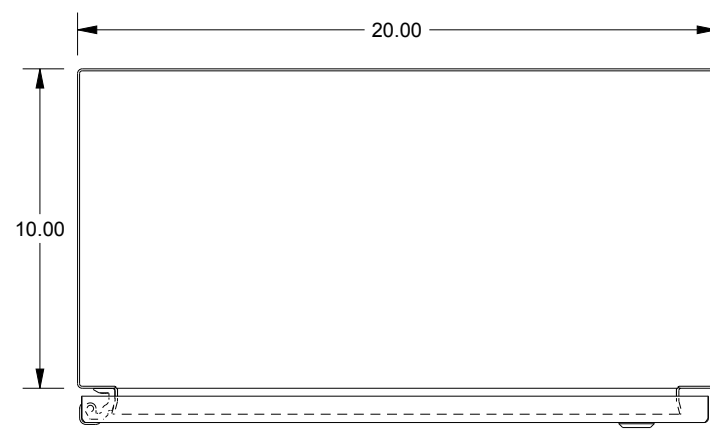

SAGINAW CONTROL & ENGINEERING

SCE-24EL2010SS6LP

TOP VIEW

LEFT SIDE VIEW

FRONT VIEW

RIGHT SIDE VIEW

EXTERNAL REAR VIEW

BOTTOM VIEW