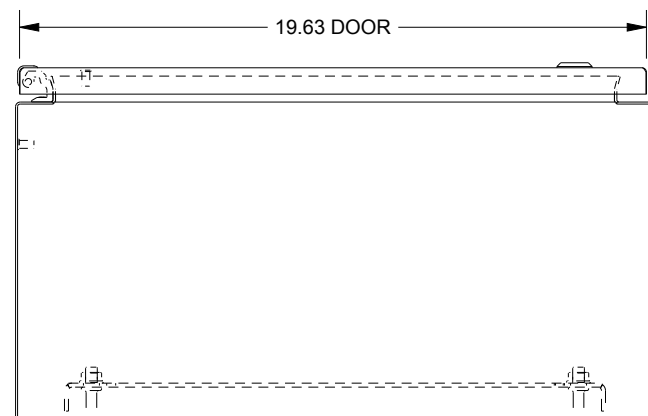

SAGINAW CONTROL & ENGINEERING

SCE-24EL2010SS6LP

TOP VIEW

LEFT SIDE VIEW

FRONT VIEW

RIGHT SIDE VIEW

EXTERNAL REAR VIEW

BOTTOM VIEW