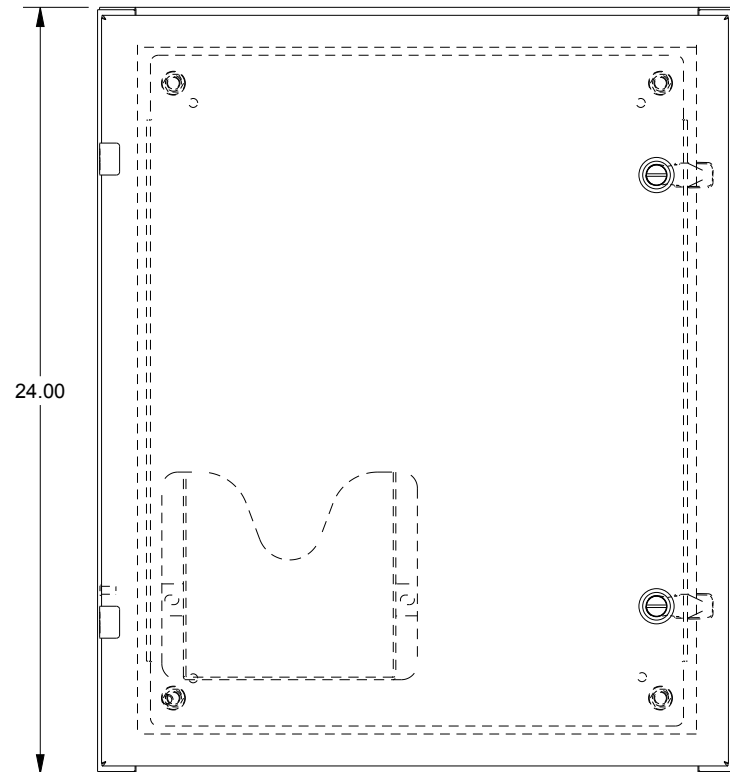

SAGINAW CONTROL & ENGINEERING

SCE-24EL2010SS6LP

TOP VIEW

LEFT SIDE VIEW

FRONT VIEW

RIGHT SIDE VIEW

EXTERNAL REAR VIEW

BOTTOM VIEW