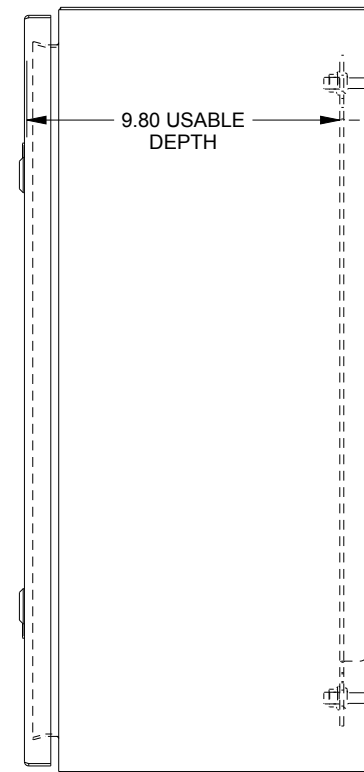

SAGINAW CONTROL & ENGINEERING

SCE-24EL2010SS6LP

TOP VIEW

LEFT SIDE VIEW

FRONT VIEW

RIGHT SIDE VIEW

EXTERNAL REAR VIEW

BOTTOM VIEW