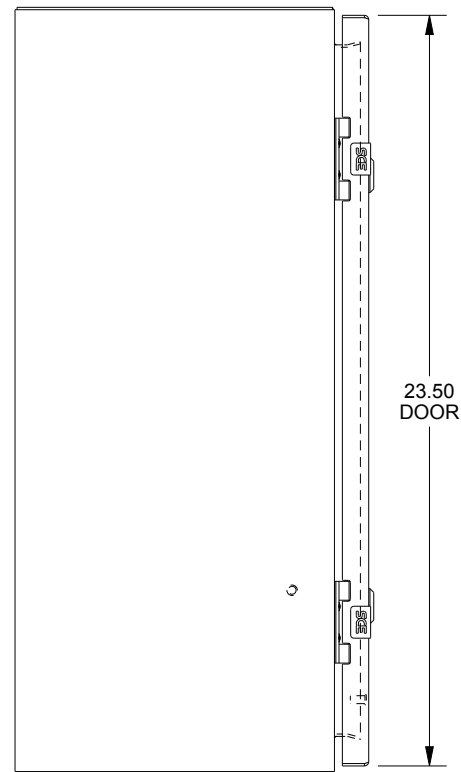

SAGINAW CONTROL & ENGINEERING

SCE-24EL2010SS6LP

TOP VIEW

LEFT SIDE VIEW

FRONT VIEW

RIGHT SIDE VIEW

EXTERNAL REAR VIEW

BOTTOM VIEW