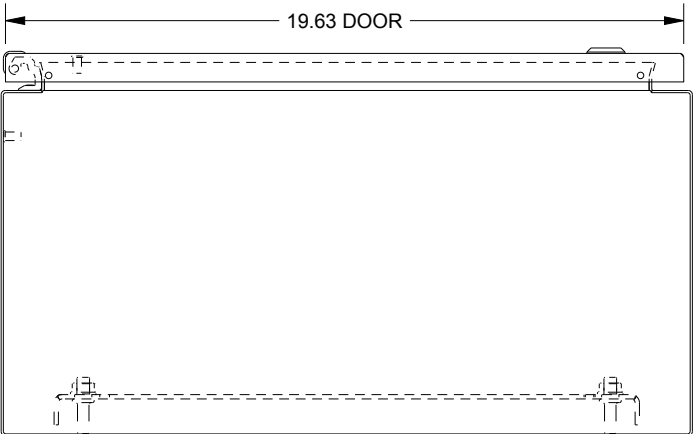

SAGINAW CONTROL & ENGINEERING

SCE-24EL2010LP = SCE-09 GRAY
SCE-24EL2010LPLG = RAL 7035

TOP VIEW

LEFT SIDE VIEW

FRONT VIEW

RIGHT SIDE VIEW

EXTERNAL REAR VIEW

BOTTOM VIEW