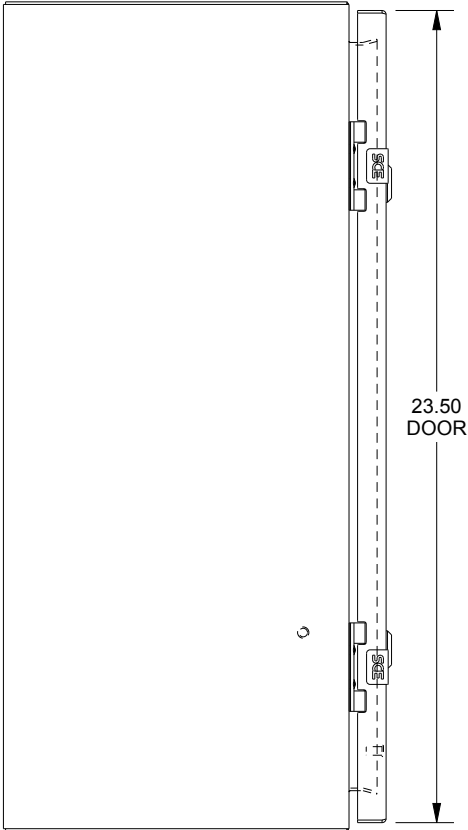

SAGINAW CONTROL & ENGINEERING

SCE-24EL2010LP = SCE-09 GRAY
SCE-24EL2010LPLG = RAL 7035

TOP VIEW

LEFT SIDE VIEW

FRONT VIEW

RIGHT SIDE VIEW

EXTERNAL REAR VIEW

BOTTOM VIEW