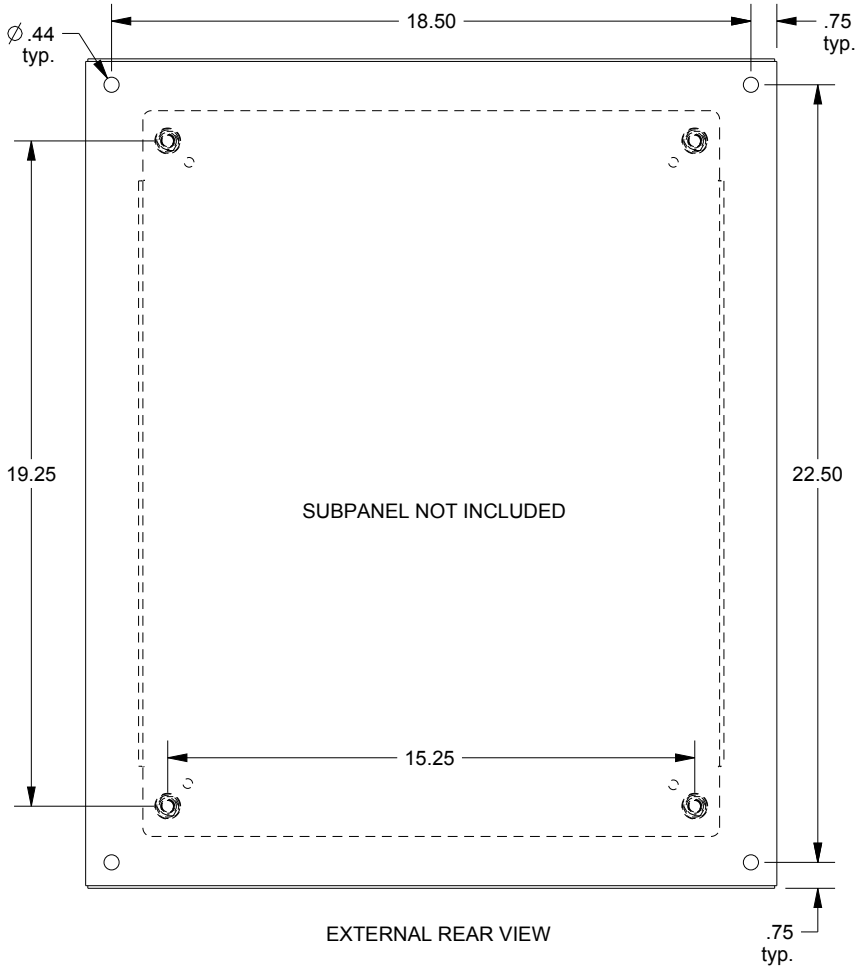

SAGINAW CONTROL & ENGINEERING

SCE-24EL2010LP = SCE-09 GRAY
SCE-24EL2010LPLG = RAL 7035

TOP VIEW

LEFT SIDE VIEW

FRONT VIEW

RIGHT SIDE VIEW

EXTERNAL REAR VIEW

BOTTOM VIEW