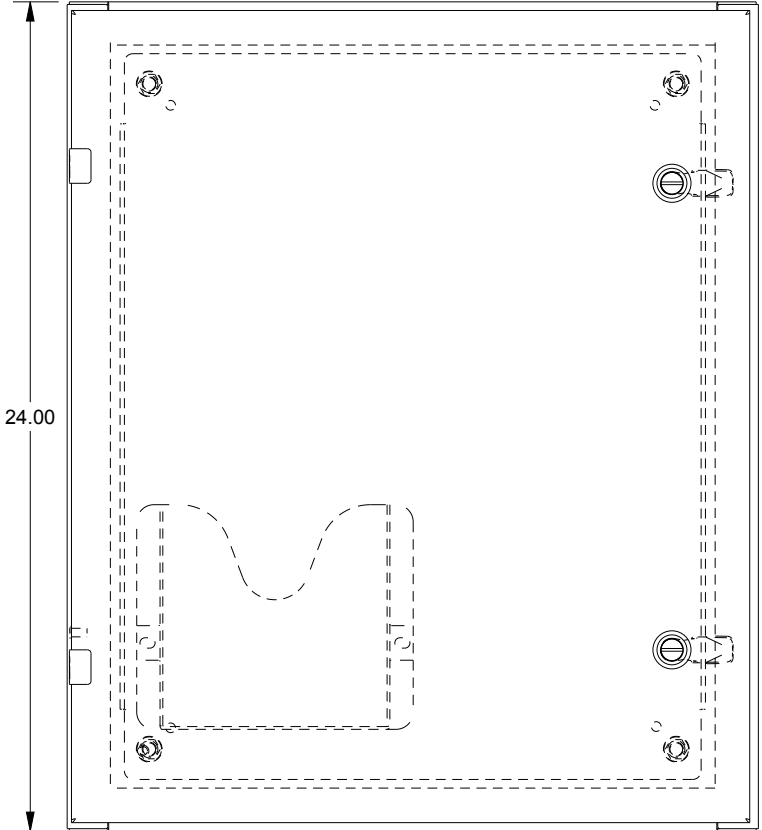

SAGINAW CONTROL & ENGINEERING

SCE-24EL2010LP = SCE-09 GRAY
SCE-24EL2010LPLG = RAL 7035

TOP VIEW

LEFT SIDE VIEW

FRONT VIEW

RIGHT SIDE VIEW

EXTERNAL REAR VIEW

BOTTOM VIEW