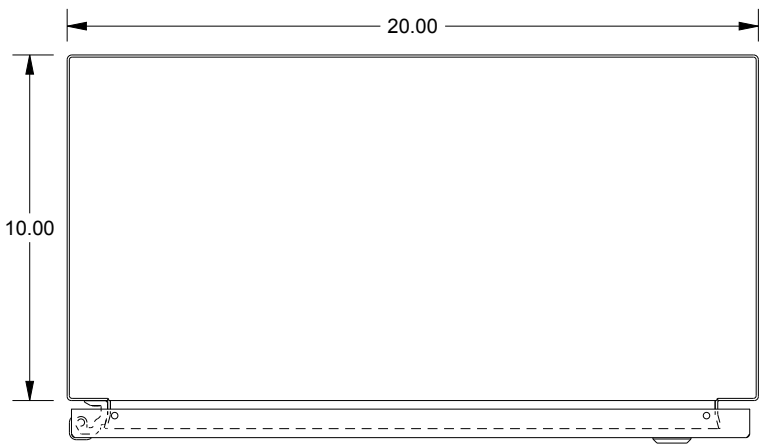

SAGINAW CONTROL & ENGINEERING

SCE-24EL2010LP = SCE-09 GRAY
SCE-24EL2010LPLG = RAL 7035

TOP VIEW

LEFT SIDE VIEW

FRONT VIEW

RIGHT SIDE VIEW

EXTERNAL REAR VIEW

BOTTOM VIEW