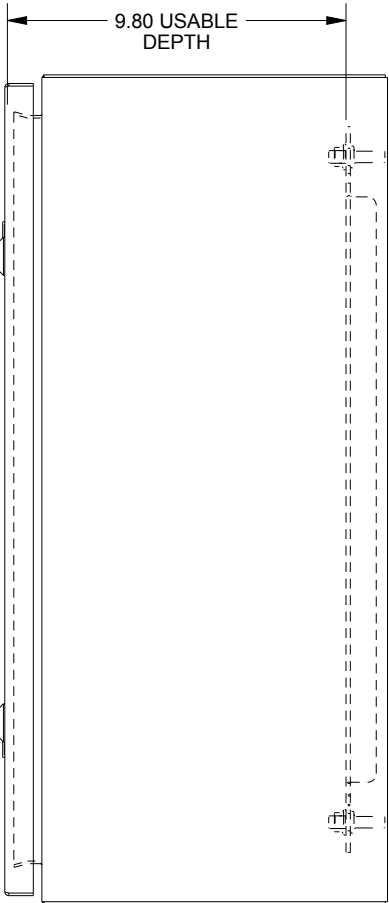

SAGINAW CONTROL & ENGINEERING

SCE-24EL2010LP = SCE-09 GRAY
SCE-24EL2010LPLG = RAL 7035

TOP VIEW

LEFT SIDE VIEW

FRONT VIEW

RIGHT SIDE VIEW

EXTERNAL REAR VIEW

BOTTOM VIEW