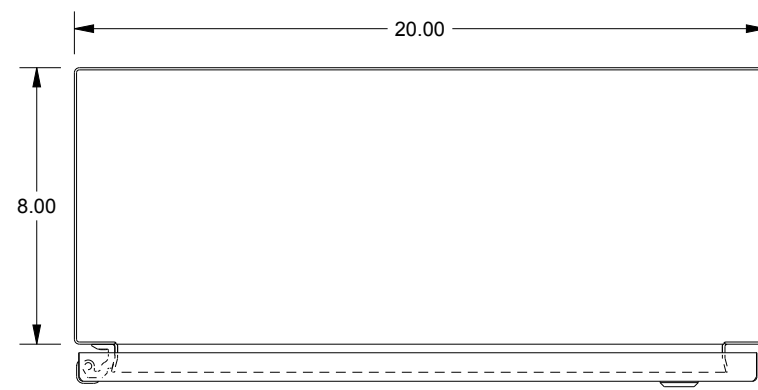

SAGINAW CONTROL & ENGINEERING

SCE-24EL2008SSLP

TOP VIEW

LEFT SIDE VIEW

FRONT VIEW

RIGHT SIDE VIEW

EXTERNAL REAR VIEW

BOTTOM VIEW