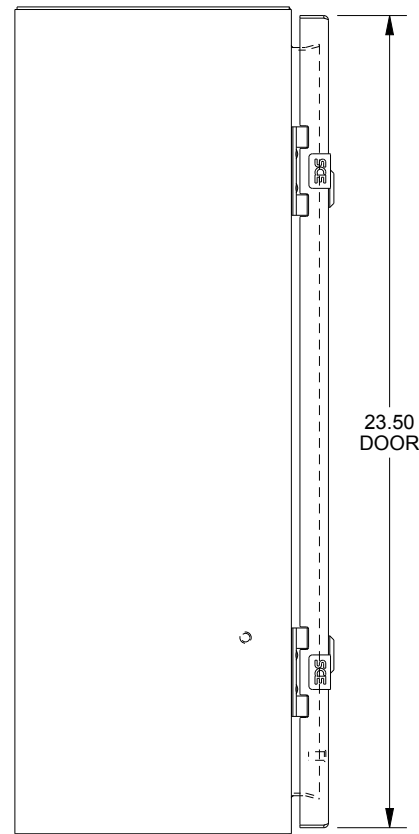

SAGINAW CONTROL & ENGINEERING

SCE-24EL2008SSLP

TOP VIEW

LEFT SIDE VIEW

FRONT VIEW

RIGHT SIDE VIEW

EXTERNAL REAR VIEW

BOTTOM VIEW