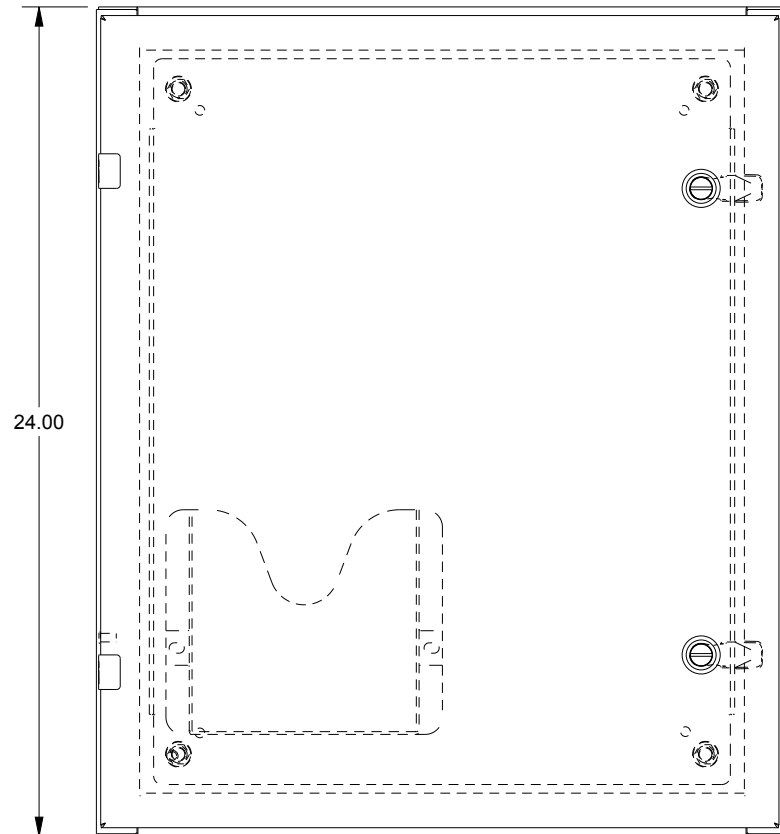

SAGINAW CONTROL & ENGINEERING

SCE-24EL2008SSLP

TOP VIEW

LEFT SIDE VIEW

FRONT VIEW

RIGHT SIDE VIEW

EXTERNAL REAR VIEW

BOTTOM VIEW