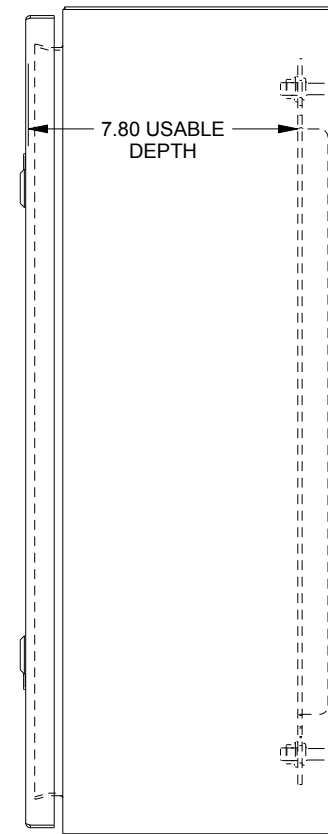

SAGINAW CONTROL & ENGINEERING

SCE-24EL2008SSLP

TOP VIEW

LEFT SIDE VIEW

FRONT VIEW

RIGHT SIDE VIEW

EXTERNAL REAR VIEW

BOTTOM VIEW