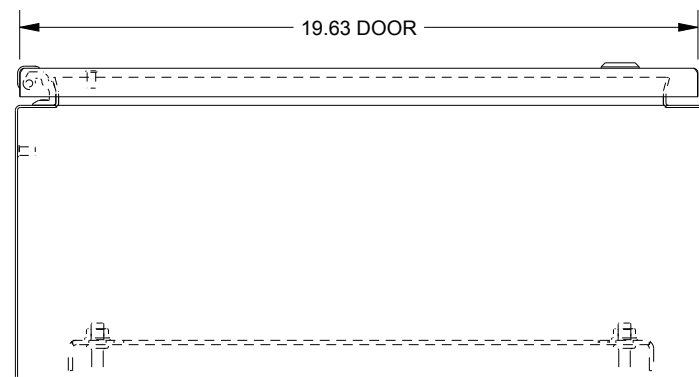

SAGINAW CONTROL & ENGINEERING

SCE-24EL2008SSLP

TOP VIEW

LEFT SIDE VIEW

FRONT VIEW

RIGHT SIDE VIEW

EXTERNAL REAR VIEW

BOTTOM VIEW