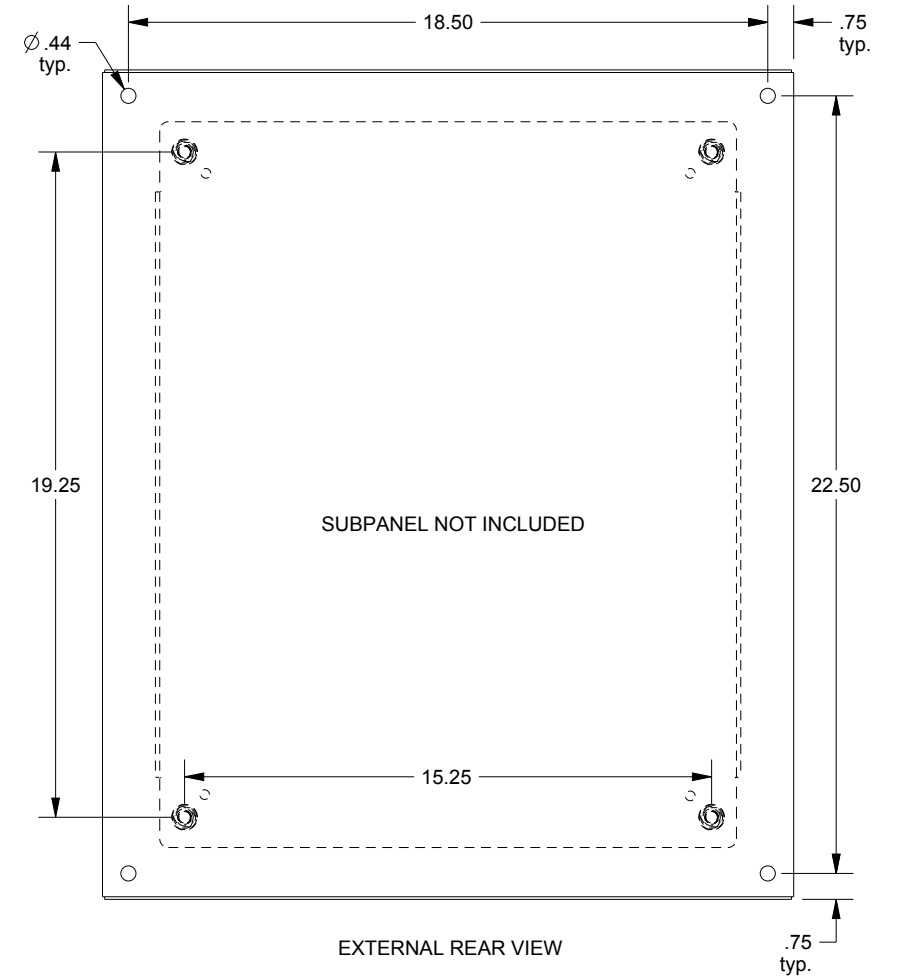

SAGINAW CONTROL & ENGINEERING

SCE-24EL2008SSLP

TOP VIEW

LEFT SIDE VIEW

FRONT VIEW

RIGHT SIDE VIEW

EXTERNAL REAR VIEW

BOTTOM VIEW