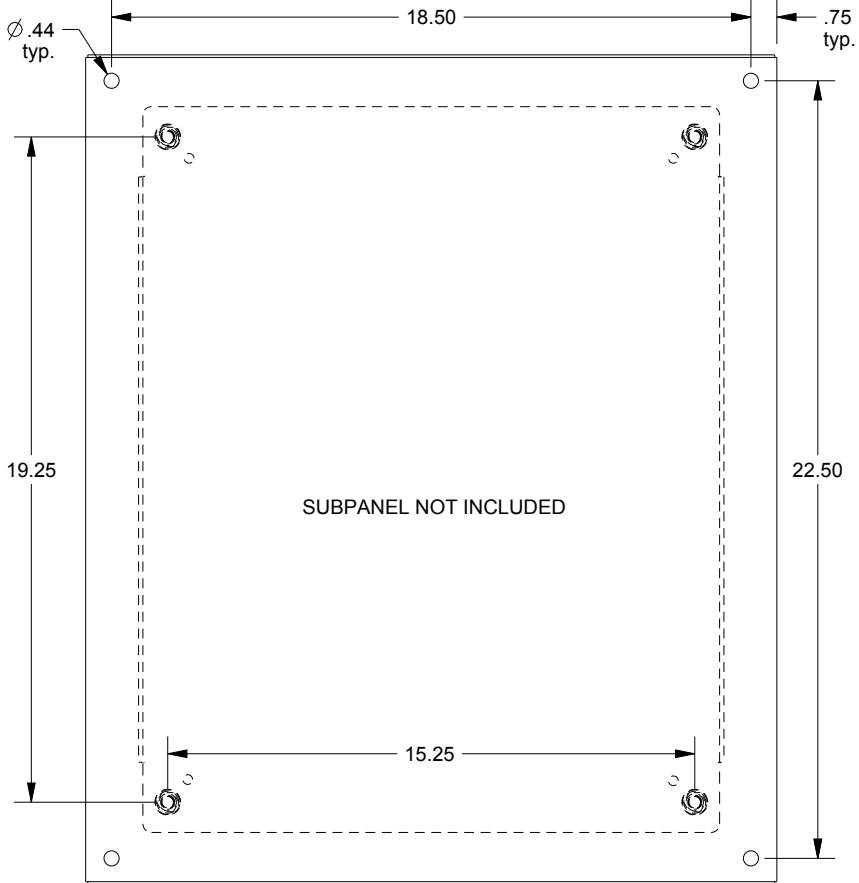

SAGINAW CONTROL & ENGINEERING

SCE-24EL2008LP = SCE-09 GRAY
 SCE-24EL2008LPLG = RAL 7035

TOP VIEW

LEFT SIDE VIEW

FRONT VIEW

RIGHT SIDE VIEW

EXTERNAL REAR VIEW

BOTTOM VIEW