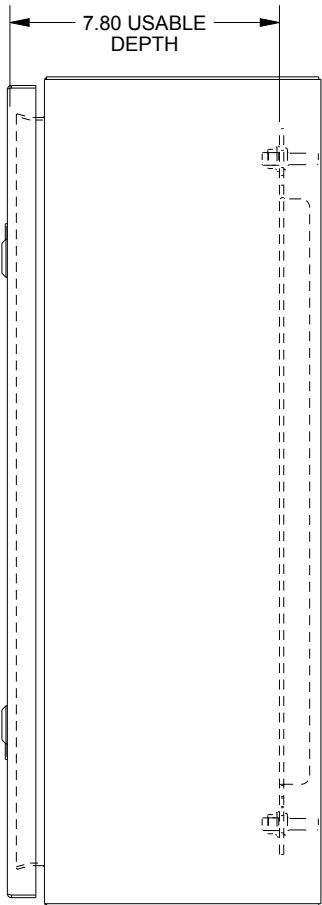

SAGINAW CONTROL & ENGINEERING

SCE-24EL2008LP = SCE-09 GRAY
 SCE-24EL2008LPLG = RAL 7035

TOP VIEW

LEFT SIDE VIEW

FRONT VIEW

RIGHT SIDE VIEW

EXTERNAL REAR VIEW

BOTTOM VIEW