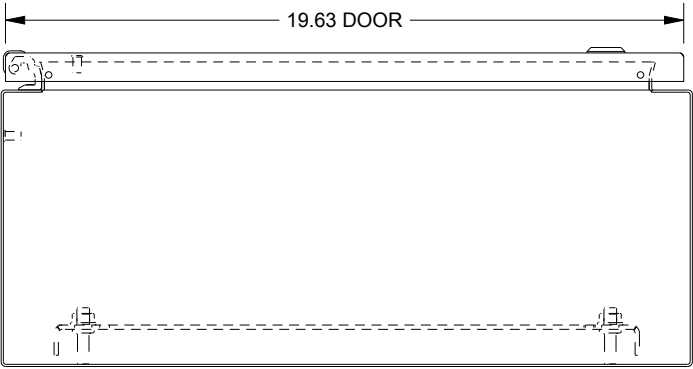

SAGINAW CONTROL & ENGINEERING

SCE-24EL2008LP = SCE-09 GRAY
 SCE-24EL2008LPLG = RAL 7035

TOP VIEW

LEFT SIDE VIEW

FRONT VIEW

RIGHT SIDE VIEW

EXTERNAL REAR VIEW

BOTTOM VIEW