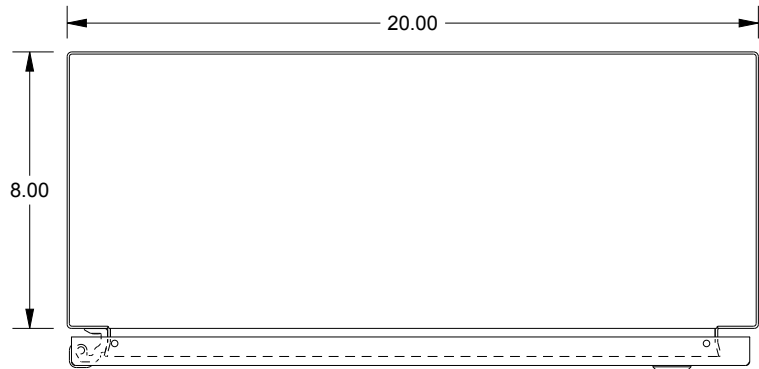

SAGINAW CONTROL & ENGINEERING

SCE-24EL2008LP = SCE-09 GRAY
 SCE-24EL2008LPLG = RAL 7035

TOP VIEW

LEFT SIDE VIEW

FRONT VIEW

RIGHT SIDE VIEW

EXTERNAL REAR VIEW

BOTTOM VIEW