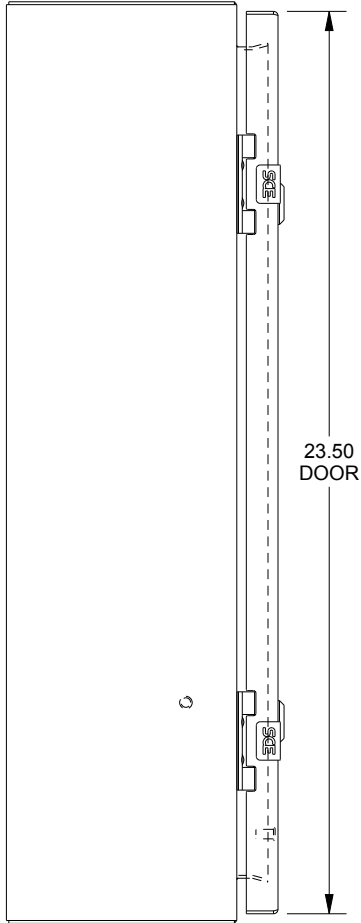

# SAGINAW CONTROL & ENGINEERING

SCE-24EL2006LP = SCE-09 GRAY  
 SCE-24EL2006LPLG = RAL 7035

TOP VIEW

LEFT SIDE VIEW

FRONT VIEW

RIGHT SIDE VIEW

EXTERNAL REAR VIEW

BOTTOM VIEW