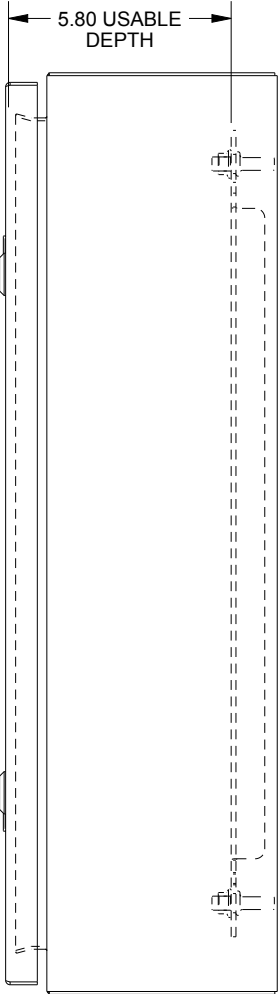

# SAGINAW CONTROL & ENGINEERING

SCE-24EL2006LP = SCE-09 GRAY  
 SCE-24EL2006LPLG = RAL 7035

TOP VIEW

LEFT SIDE VIEW

FRONT VIEW

RIGHT SIDE VIEW

EXTERNAL REAR VIEW

BOTTOM VIEW