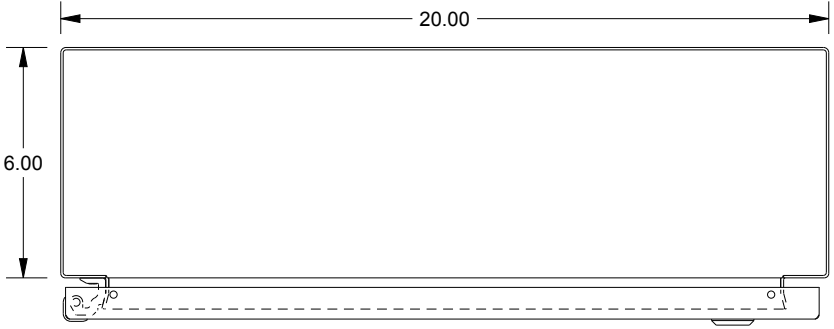

# SAGINAW CONTROL & ENGINEERING

SCE-24EL2006LP = SCE-09 GRAY  
 SCE-24EL2006LPLG = RAL 7035

TOP VIEW

LEFT SIDE VIEW

FRONT VIEW

RIGHT SIDE VIEW

EXTERNAL REAR VIEW

BOTTOM VIEW