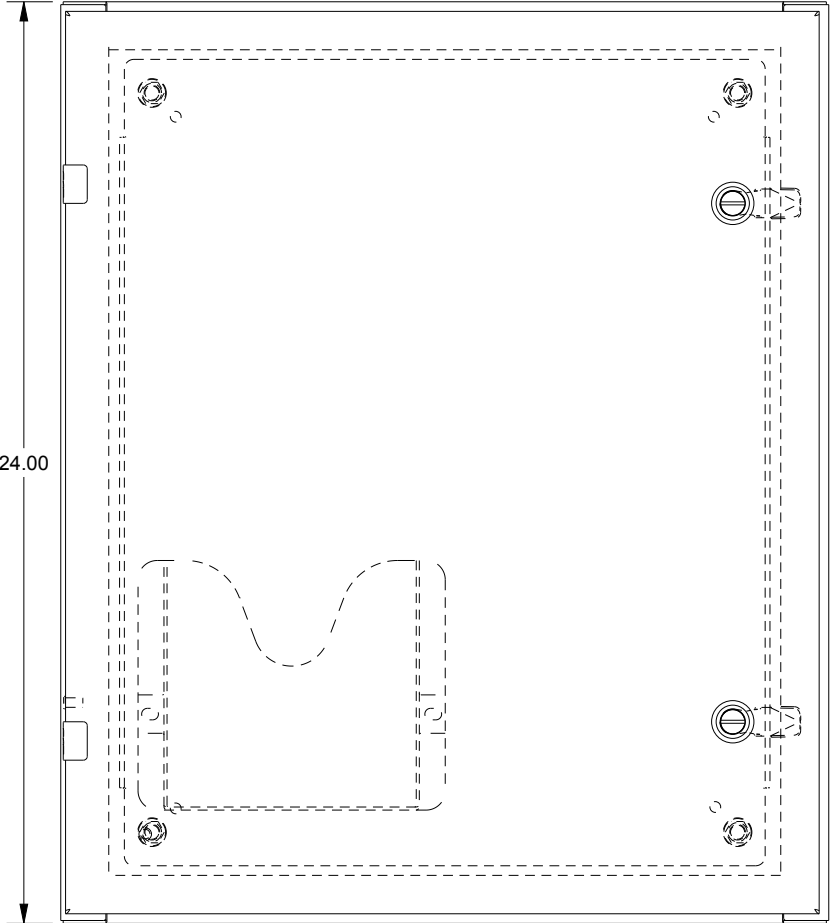

# SAGINAW CONTROL & ENGINEERING

SCE-24EL2006LP = SCE-09 GRAY  
 SCE-24EL2006LPLG = RAL 7035

TOP VIEW

LEFT SIDE VIEW

FRONT VIEW

RIGHT SIDE VIEW

EXTERNAL REAR VIEW

BOTTOM VIEW