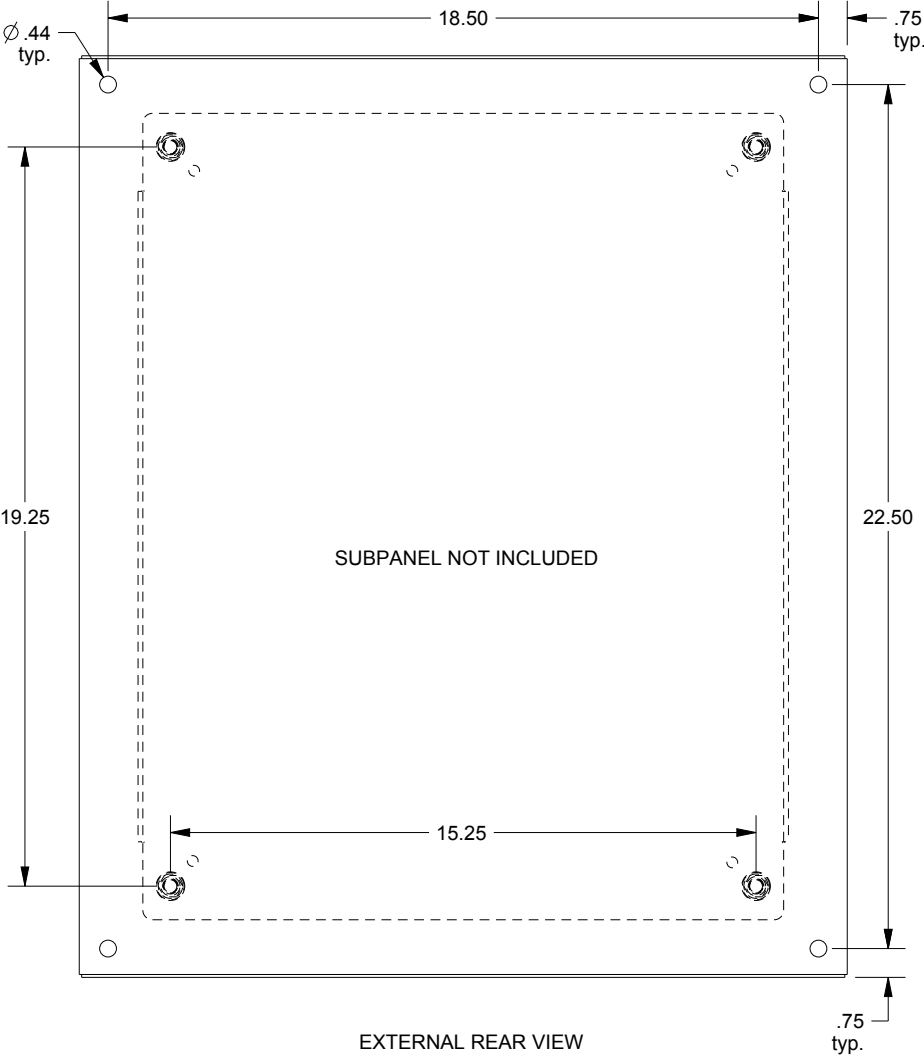

# SAGINAW CONTROL & ENGINEERING

SCE-24EL2006LP = SCE-09 GRAY  
 SCE-24EL2006LPLG = RAL 7035

TOP VIEW

LEFT SIDE VIEW

FRONT VIEW

RIGHT SIDE VIEW

EXTERNAL REAR VIEW

BOTTOM VIEW