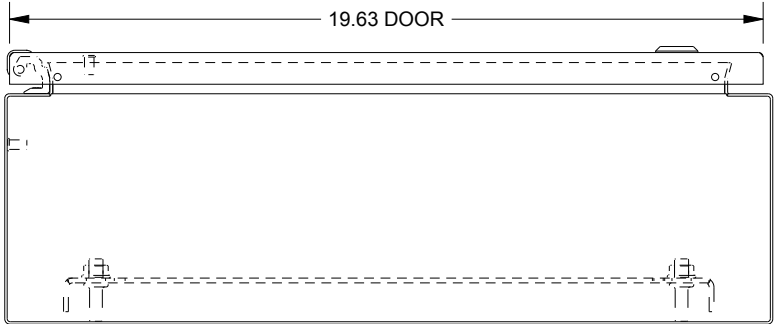

# SAGINAW CONTROL & ENGINEERING

SCE-24EL2006LP = SCE-09 GRAY  
 SCE-24EL2006LPLG = RAL 7035

TOP VIEW

LEFT SIDE VIEW

FRONT VIEW

RIGHT SIDE VIEW

EXTERNAL REAR VIEW

BOTTOM VIEW