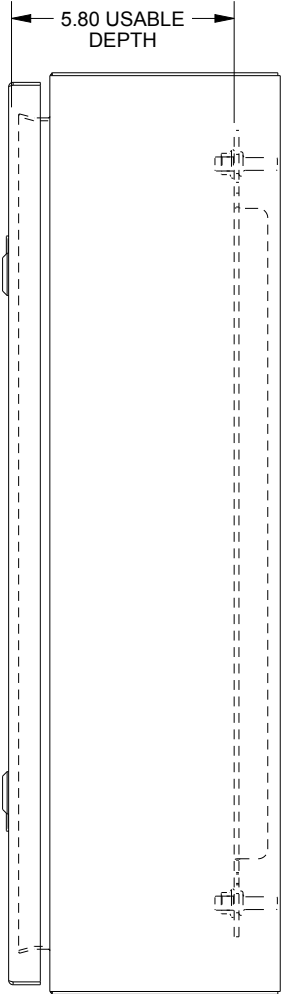

SAGINAW CONTROL & ENGINEERING

SCE-24EL1606LP = SCE-09 GRAY
 SCE-24EL1606LPLG = RAL 7035

TOP VIEW

LEFT SIDE VIEW

FRONT VIEW

RIGHT SIDE VIEW

EXTERNAL REAR VIEW

BOTTOM VIEW