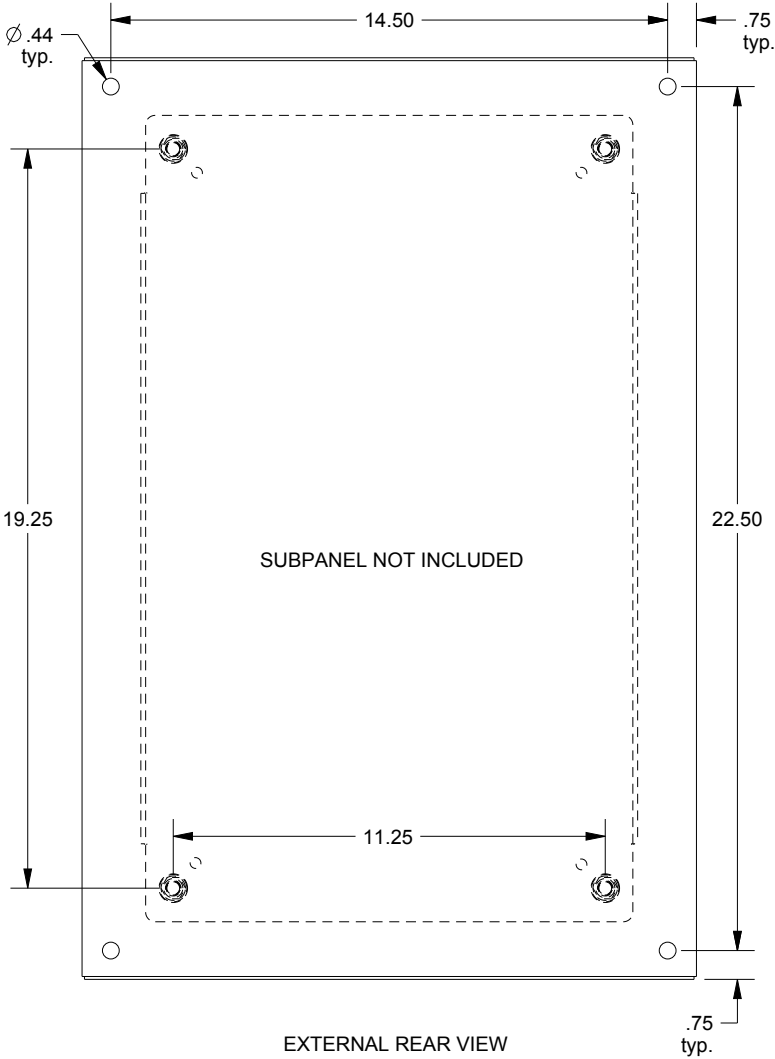

SAGINAW CONTROL & ENGINEERING

SCE-24EL1606LP = SCE-09 GRAY
 SCE-24EL1606LPLG = RAL 7035

TOP VIEW

LEFT SIDE VIEW

FRONT VIEW

RIGHT SIDE VIEW

EXTERNAL REAR VIEW

BOTTOM VIEW