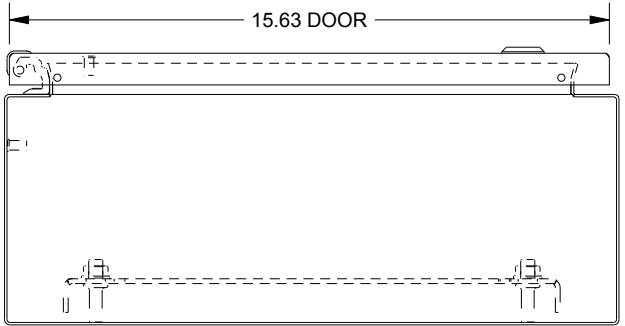

SAGINAW CONTROL & ENGINEERING

SCE-24EL1606LP = SCE-09 GRAY
 SCE-24EL1606LPLG = RAL 7035

TOP VIEW

LEFT SIDE VIEW

FRONT VIEW

RIGHT SIDE VIEW

EXTERNAL REAR VIEW

BOTTOM VIEW