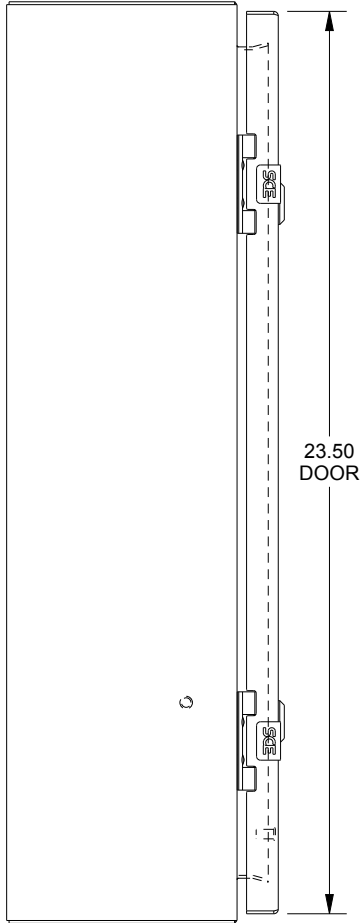

SAGINAW CONTROL & ENGINEERING

SCE-24EL1606LP = SCE-09 GRAY
 SCE-24EL1606LPLG = RAL 7035

TOP VIEW

LEFT SIDE VIEW

FRONT VIEW

RIGHT SIDE VIEW

EXTERNAL REAR VIEW

BOTTOM VIEW