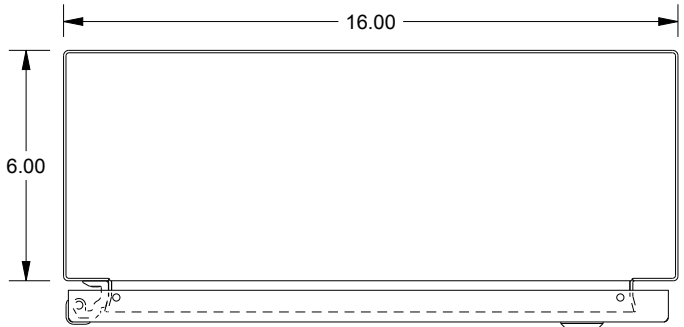

SAGINAW CONTROL & ENGINEERING

SCE-24EL1606LP = SCE-09 GRAY
 SCE-24EL1606LPLG = RAL 7035

TOP VIEW

LEFT SIDE VIEW

FRONT VIEW

RIGHT SIDE VIEW

EXTERNAL REAR VIEW

BOTTOM VIEW