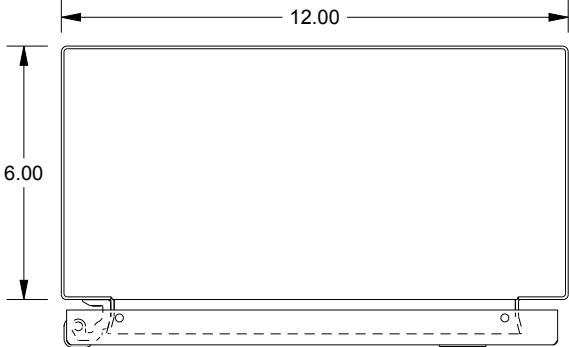

SAGINAW CONTROL & ENGINEERING

SCE-24EL1206LP = SCE-09 GRAY
SCE-24EL1206LPLG = RAL 7035

TOP VIEW

RIGHT SIDE VIEW

EXTERNAL REAR VIEW

LEFT SIDE VIEW

FRONT VIEW

BOTTOM VIEW