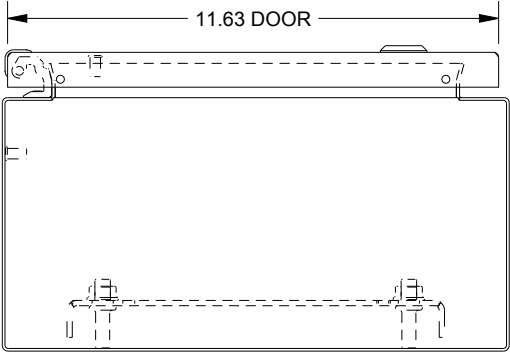

SAGINAW CONTROL & ENGINEERING

SCE-24EL1206LP = SCE-09 GRAY
SCE-24EL1206LPLG = RAL 7035

TOP VIEW

RIGHT SIDE VIEW

EXTERNAL REAR VIEW

LEFT SIDE VIEW

FRONT VIEW

BOTTOM VIEW