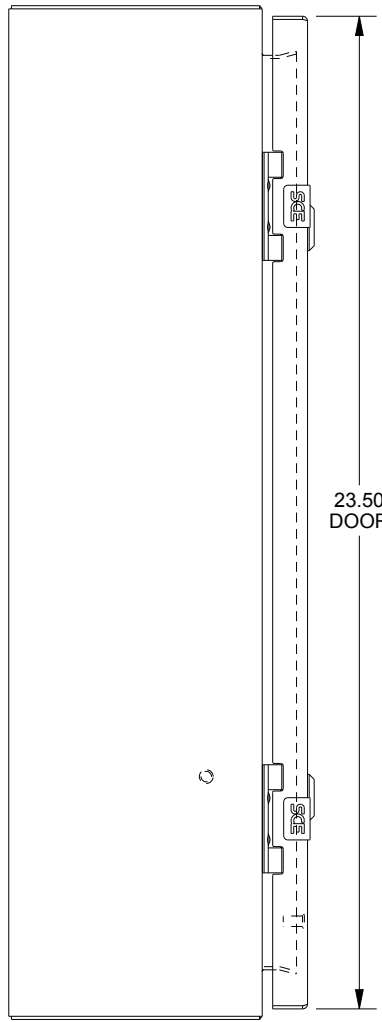

SAGINAW CONTROL & ENGINEERING

SCE-24EL1206LP = SCE-09 GRAY
SCE-24EL1206LPLG = RAL 7035

TOP VIEW

RIGHT SIDE VIEW

EXTERNAL REAR VIEW

LEFT SIDE VIEW

FRONT VIEW

BOTTOM VIEW