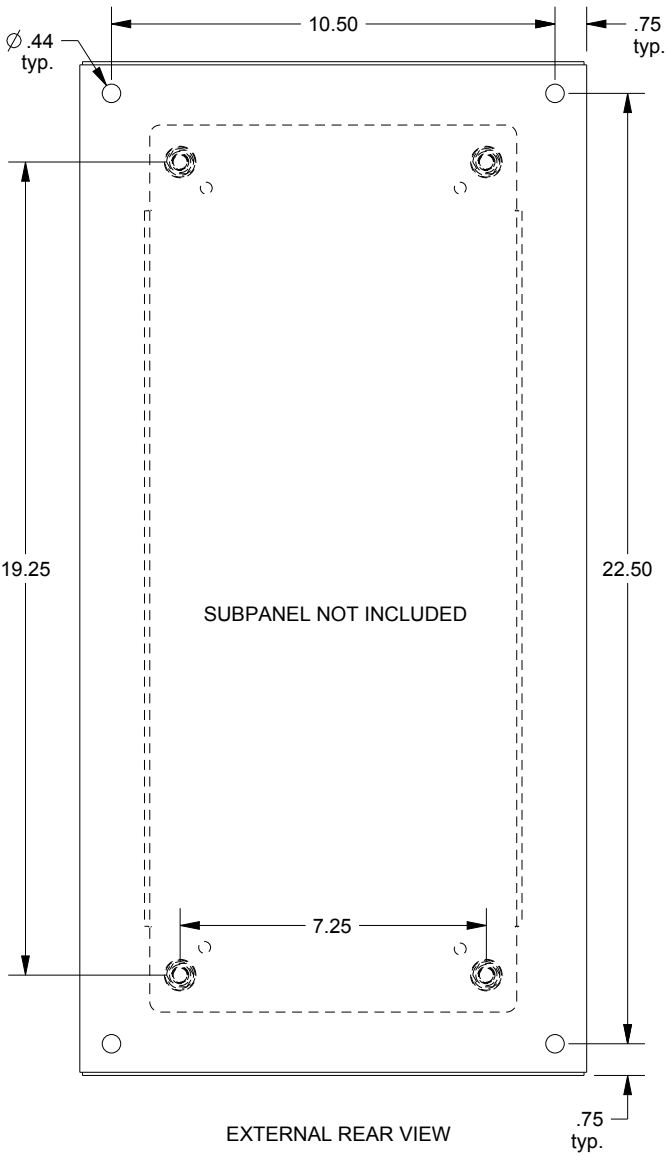

SAGINAW CONTROL & ENGINEERING

SCE-24EL1206LP = SCE-09 GRAY
SCE-24EL1206LPLG = RAL 7035

TOP VIEW

RIGHT SIDE VIEW

EXTERNAL REAR VIEW

LEFT SIDE VIEW

FRONT VIEW

BOTTOM VIEW