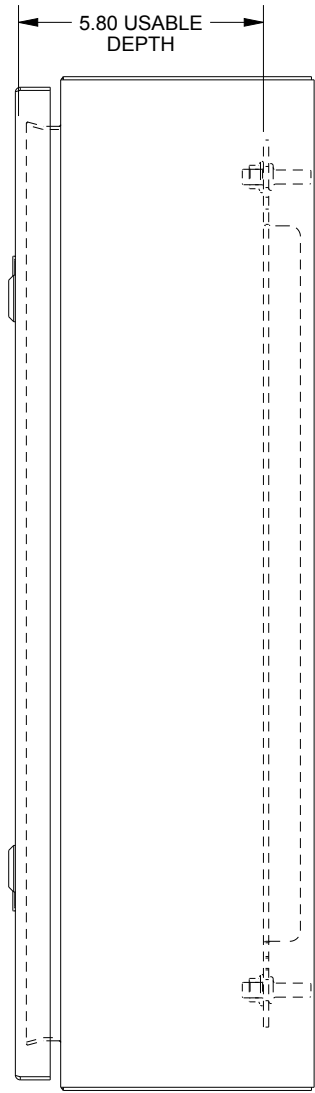

SAGINAW CONTROL & ENGINEERING

SCE-24EL1206LP = SCE-09 GRAY
SCE-24EL1206LPLG = RAL 7035

TOP VIEW

RIGHT SIDE VIEW

EXTERNAL REAR VIEW

LEFT SIDE VIEW

FRONT VIEW

BOTTOM VIEW