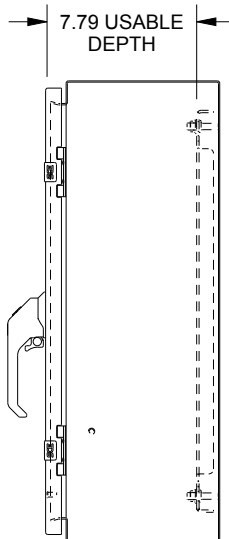

SAGINAW CONTROL & ENGINEERING SCE-244808WFLP

TOP VIEW

LEFT SIDE VIEW

FRONT VIEW

RIGHT SIDE VIEW

EXTERNAL REAR VIEW

BOTTOM VIEW