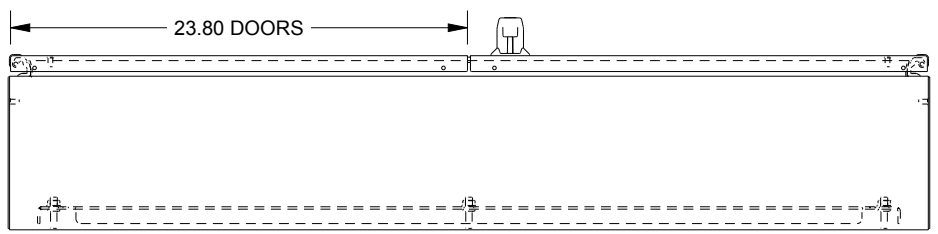

SAGINAW CONTROL & ENGINEERING SCE-244808WFLP

TOP VIEW

LEFT SIDE VIEW

FRONT VIEW

RIGHT SIDE VIEW

EXTERNAL REAR VIEW

BOTTOM VIEW