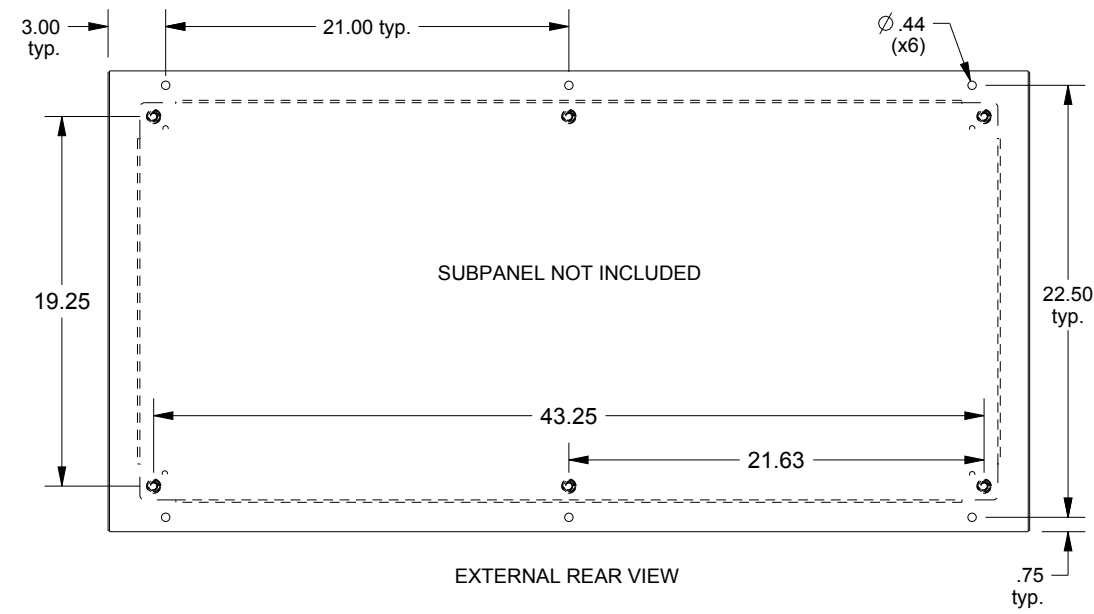

SAGINAW CONTROL & ENGINEERING SCE-244808WFLP

TOP VIEW

LEFT SIDE VIEW

FRONT VIEW

RIGHT SIDE VIEW

EXTERNAL REAR VIEW

BOTTOM VIEW