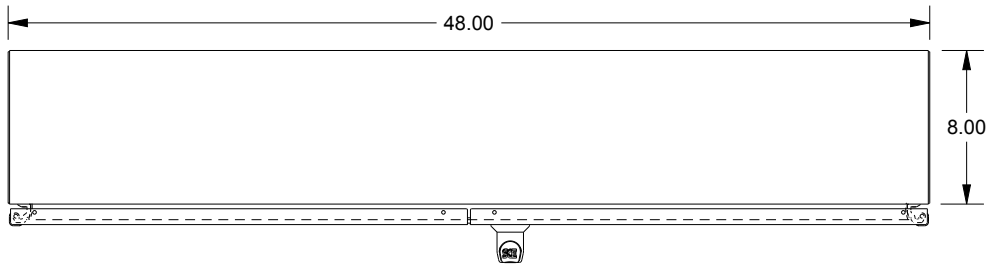

SAGINAW CONTROL & ENGINEERING SCE-244808WFLP

TOP VIEW

LEFT SIDE VIEW

FRONT VIEW

RIGHT SIDE VIEW

EXTERNAL REAR VIEW

BOTTOM VIEW