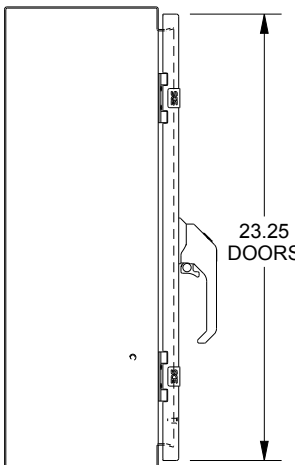

SAGINAW CONTROL & ENGINEERING SCE-244808WFLP

TOP VIEW

LEFT SIDE VIEW

FRONT VIEW

RIGHT SIDE VIEW

EXTERNAL REAR VIEW

BOTTOM VIEW