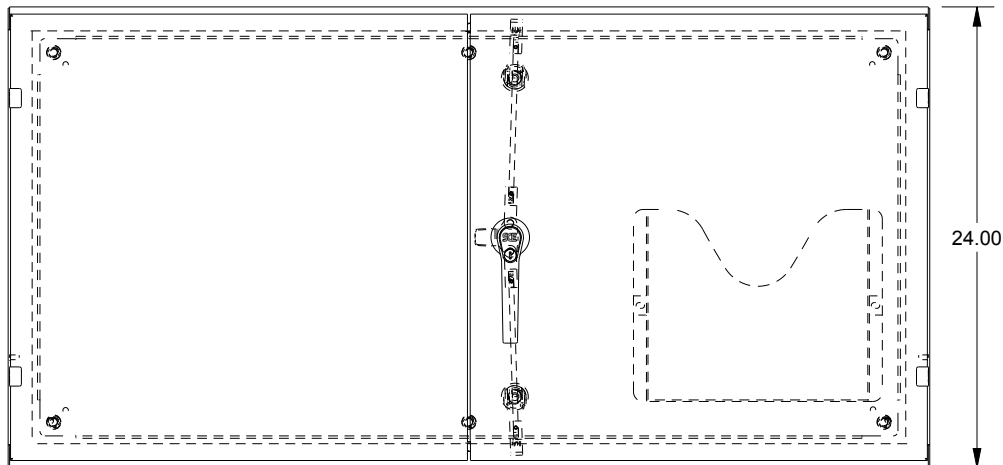

SAGINAW CONTROL & ENGINEERING SCE-244808WFLP

TOP VIEW

LEFT SIDE VIEW

FRONT VIEW

RIGHT SIDE VIEW

EXTERNAL REAR VIEW

BOTTOM VIEW