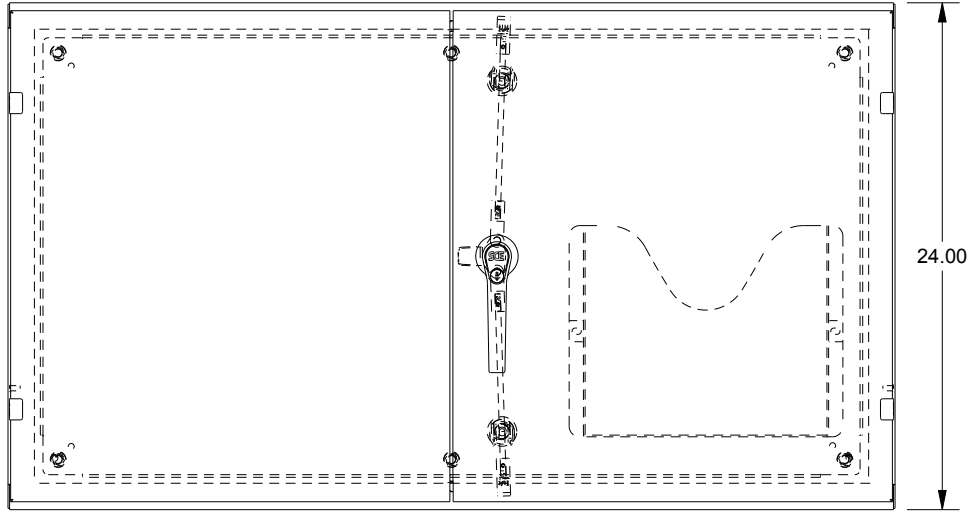

SAGINAW CONTROL & ENGINEERING

SCE-244212WFLP

TOP VIEW

LEFT SIDE VIEW

FRONT VIEW

RIGHT SIDE VIEW

EXTERNAL REAR VIEW

BOTTOM VIEW