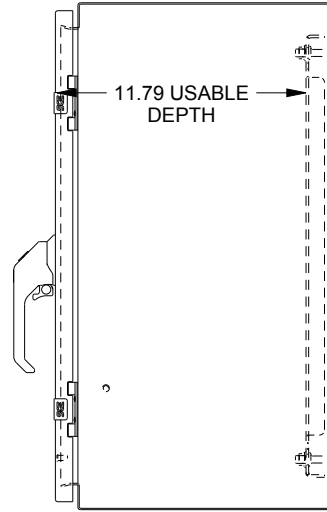

SAGINAW CONTROL & ENGINEERING

SCE-244212WFLP

TOP VIEW

LEFT SIDE VIEW

FRONT VIEW

RIGHT SIDE VIEW

EXTERNAL REAR VIEW

BOTTOM VIEW