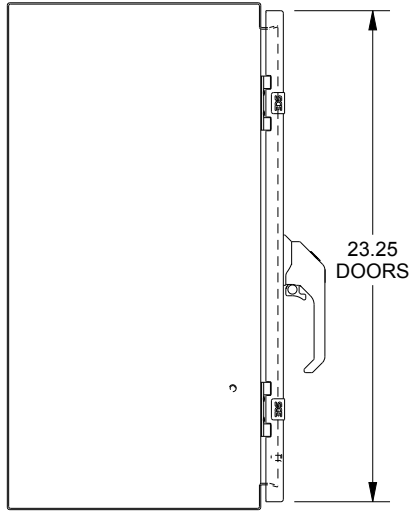

SAGINAW CONTROL & ENGINEERING

SCE-244212WFLP

TOP VIEW

LEFT SIDE VIEW

FRONT VIEW

RIGHT SIDE VIEW

EXTERNAL REAR VIEW

BOTTOM VIEW