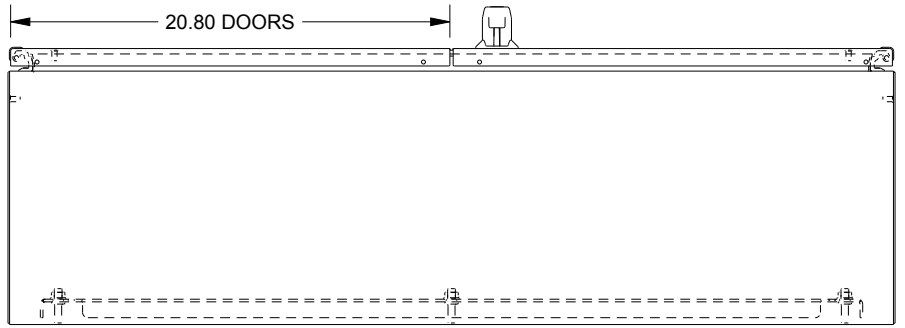

SAGINAW CONTROL & ENGINEERING

SCE-244212WFLP

TOP VIEW

LEFT SIDE VIEW

FRONT VIEW

RIGHT SIDE VIEW

EXTERNAL REAR VIEW

BOTTOM VIEW