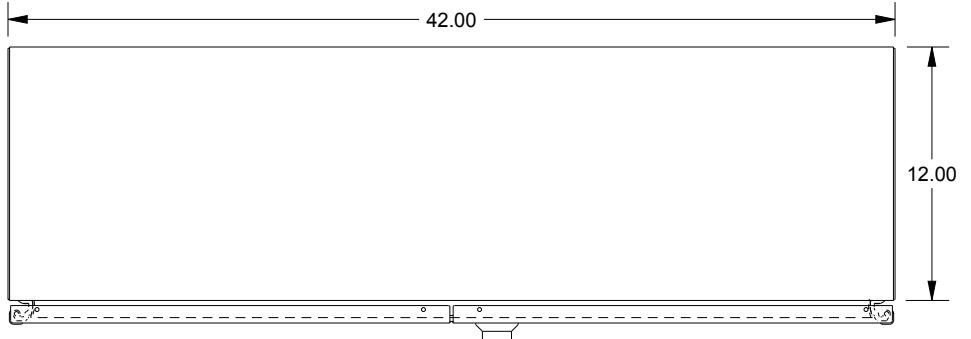

SAGINAW CONTROL & ENGINEERING

SCE-244212WFLP

TOP VIEW

LEFT SIDE VIEW

FRONT VIEW

RIGHT SIDE VIEW

EXTERNAL REAR VIEW

BOTTOM VIEW