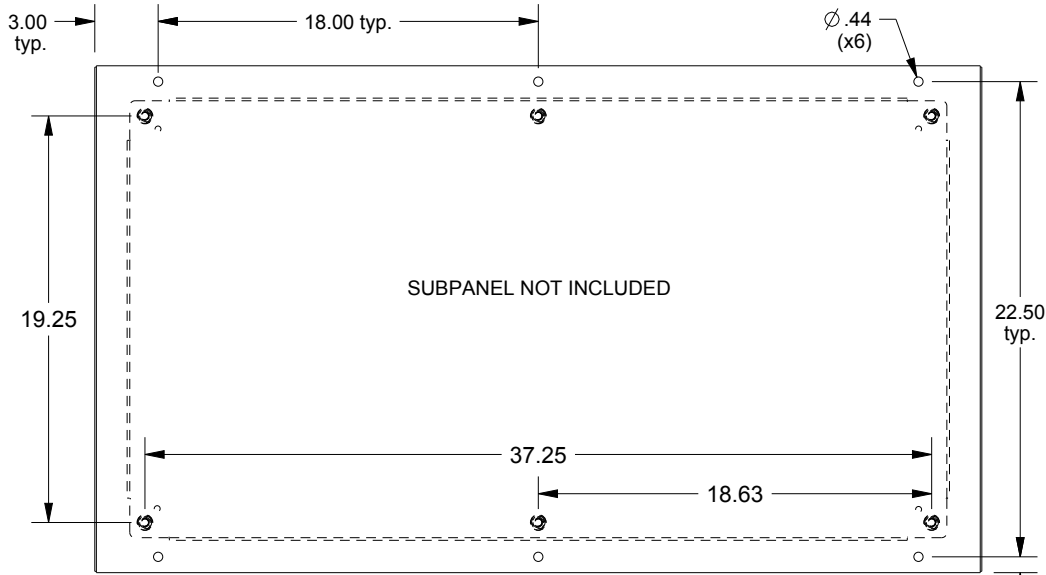

SAGINAW CONTROL & ENGINEERING

SCE-244212WFLP

TOP VIEW

LEFT SIDE VIEW

FRONT VIEW

RIGHT SIDE VIEW

EXTERNAL REAR VIEW

BOTTOM VIEW