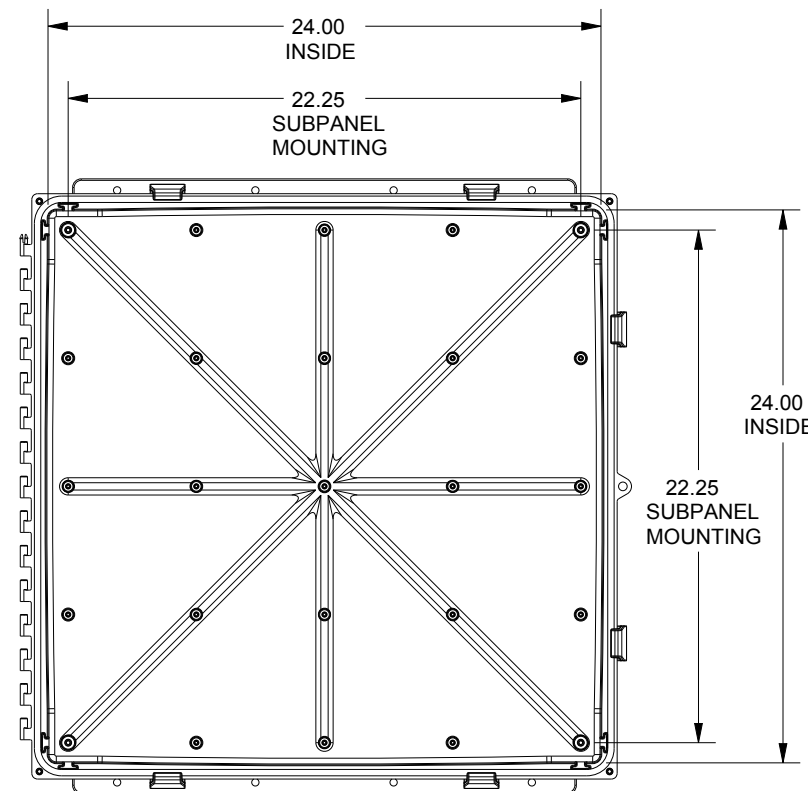

# SAGINAW CONTROL & ENGINEERING SCE-2424PCW

COVER REMOVED

COVER REMOVED