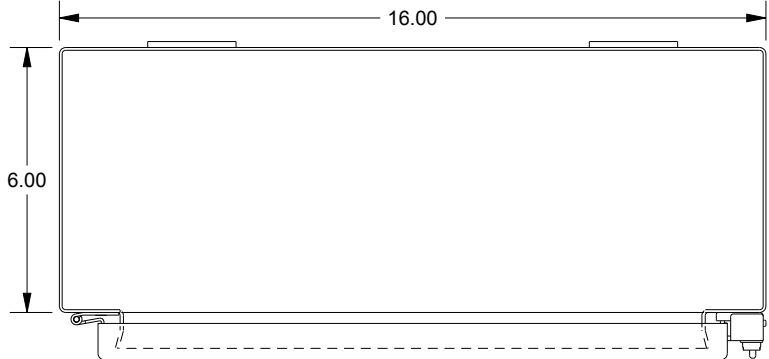

SAGINAW CONTROL & ENGINEERING

SCE-20H1606SS6LP

TOP VIEW

LEFT SIDE VIEW

FRONT VIEW

RIGHT SIDE VIEW

EXTERNAL REAR VIEW

BOTTOM VIEW