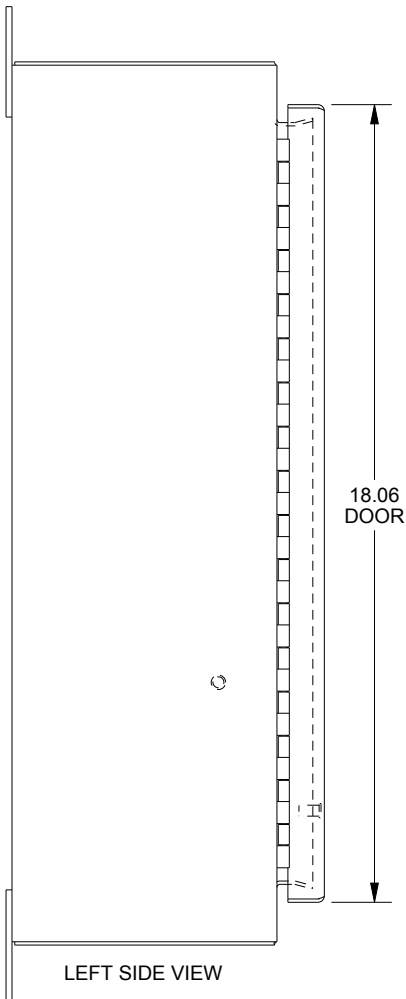

SAGINAW CONTROL & ENGINEERING

SCE-20H1606SS6LP

TOP VIEW

LEFT SIDE VIEW

FRONT VIEW

RIGHT SIDE VIEW

EXTERNAL REAR VIEW

BOTTOM VIEW