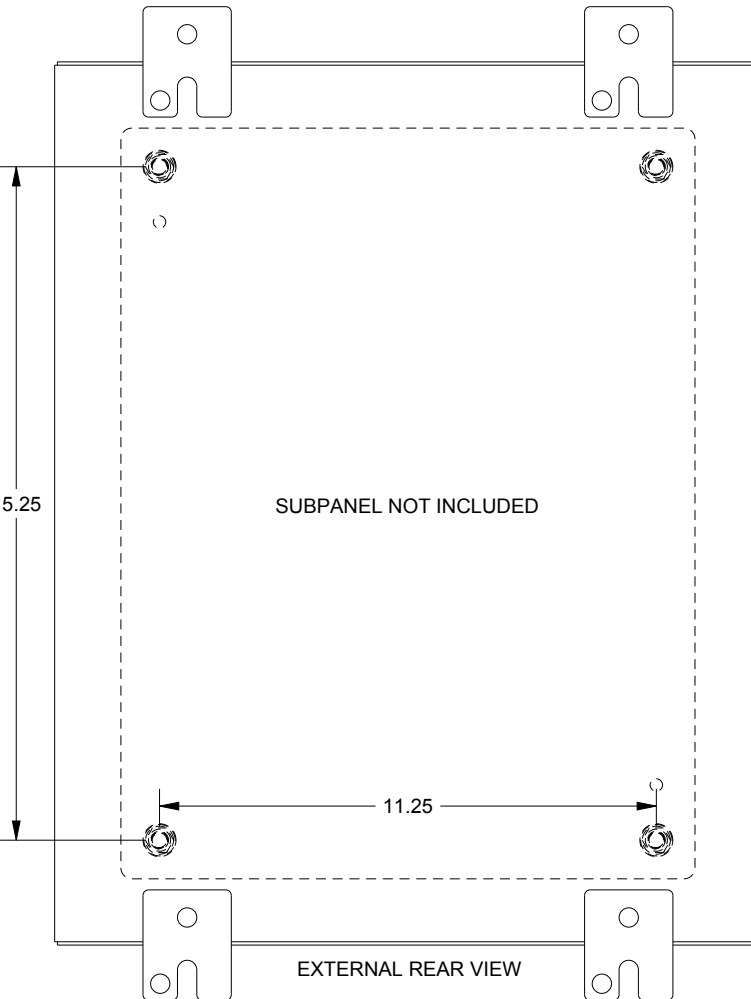

SAGINAW CONTROL & ENGINEERING

SCE-20H1606SS6LP

TOP VIEW

LEFT SIDE VIEW

FRONT VIEW

RIGHT SIDE VIEW

EXTERNAL REAR VIEW

BOTTOM VIEW