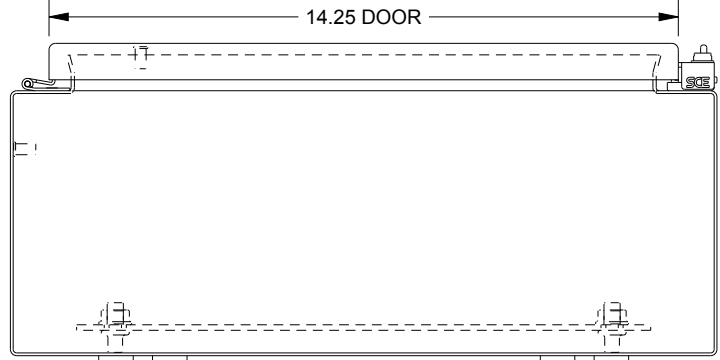

SAGINAW CONTROL & ENGINEERING

SCE-20H1606SS6LP

TOP VIEW

LEFT SIDE VIEW

FRONT VIEW

RIGHT SIDE VIEW

EXTERNAL REAR VIEW

BOTTOM VIEW