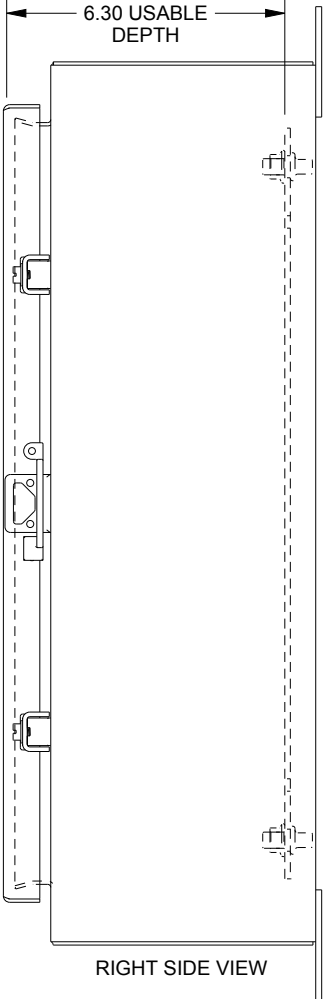

SAGINAW CONTROL & ENGINEERING

SCE-20H1606SS6LP

TOP VIEW

LEFT SIDE VIEW

FRONT VIEW

RIGHT SIDE VIEW

EXTERNAL REAR VIEW

BOTTOM VIEW