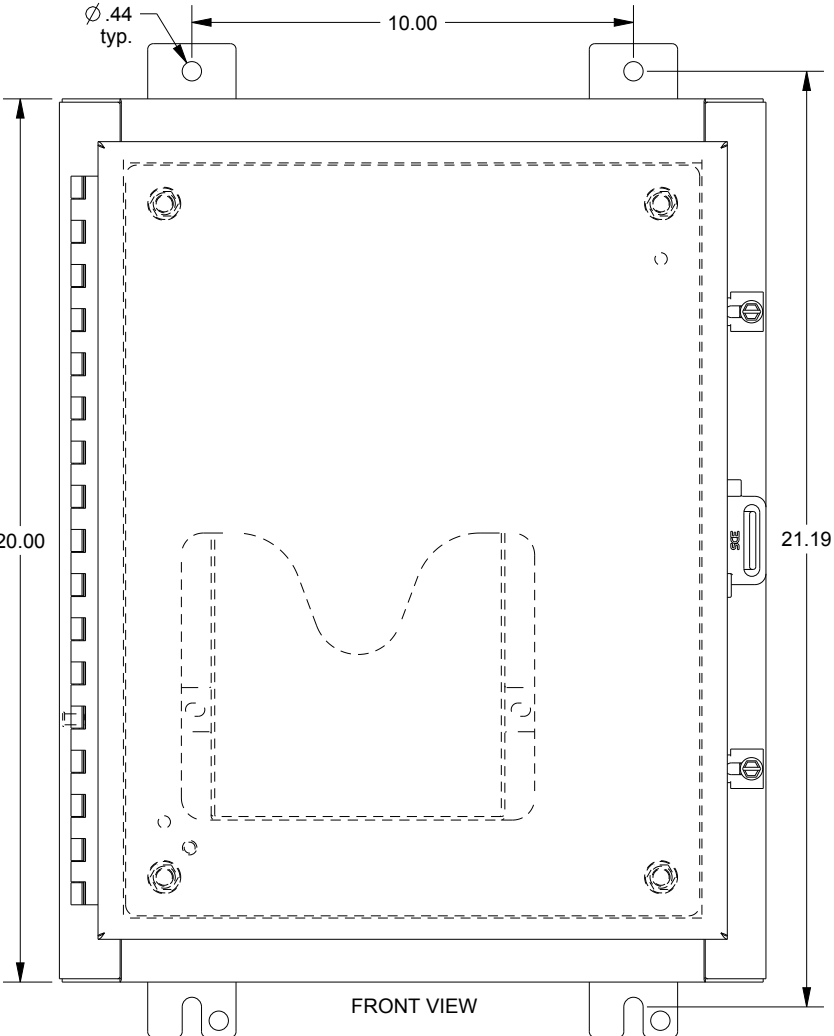

SAGINAW CONTROL & ENGINEERING

SCE-20H1606SS6LP

TOP VIEW

LEFT SIDE VIEW

FRONT VIEW

RIGHT SIDE VIEW

EXTERNAL REAR VIEW

BOTTOM VIEW