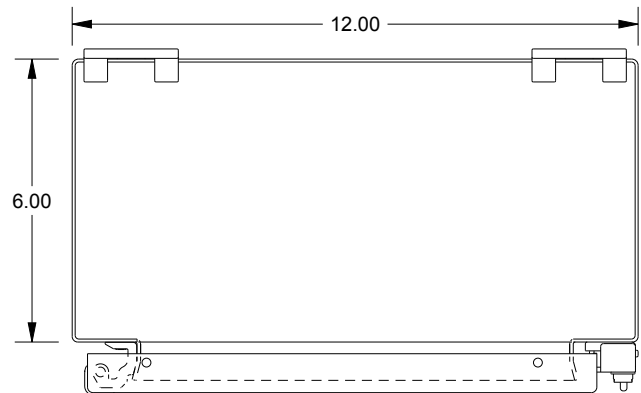

SAGINAW CONTROL & ENGINEERING SCE-20H1206LP

TOP VIEW