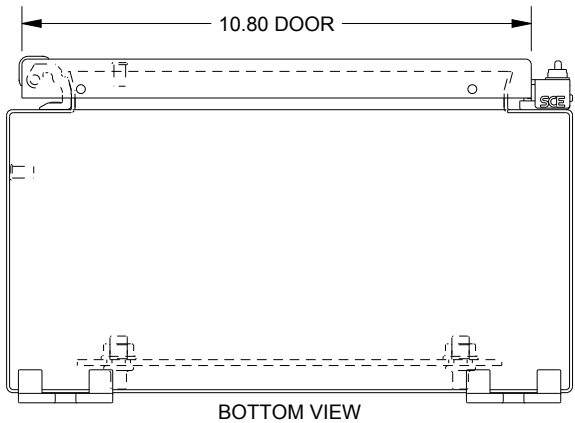

SAGINAW CONTROL & ENGINEERING SCE-20H1206LP

TOP VIEW