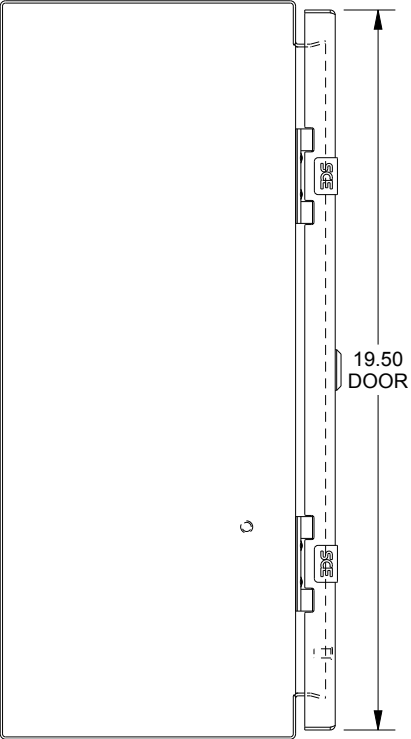

SAGINAW CONTROL & ENGINEERING

SCE-20EL2408SS6LP

TOP VIEW

LEFT SIDE VIEW

FRONT VIEW

RIGHT SIDE VIEW

EXTERNAL REAR VIEW

BOTTOM VIEW