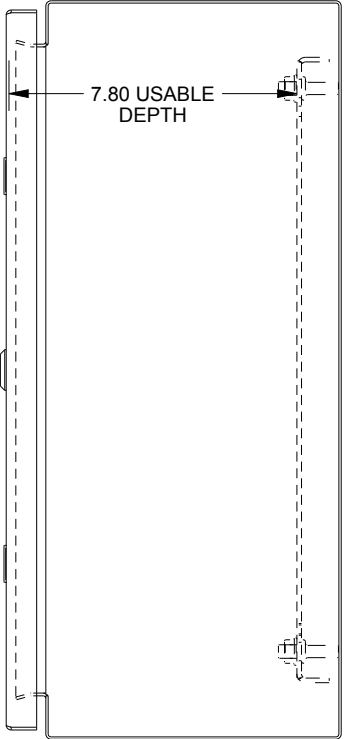

SAGINAW CONTROL & ENGINEERING

SCE-20EL2408SS6LP

TOP VIEW

LEFT SIDE VIEW

FRONT VIEW

RIGHT SIDE VIEW

EXTERNAL REAR VIEW

BOTTOM VIEW