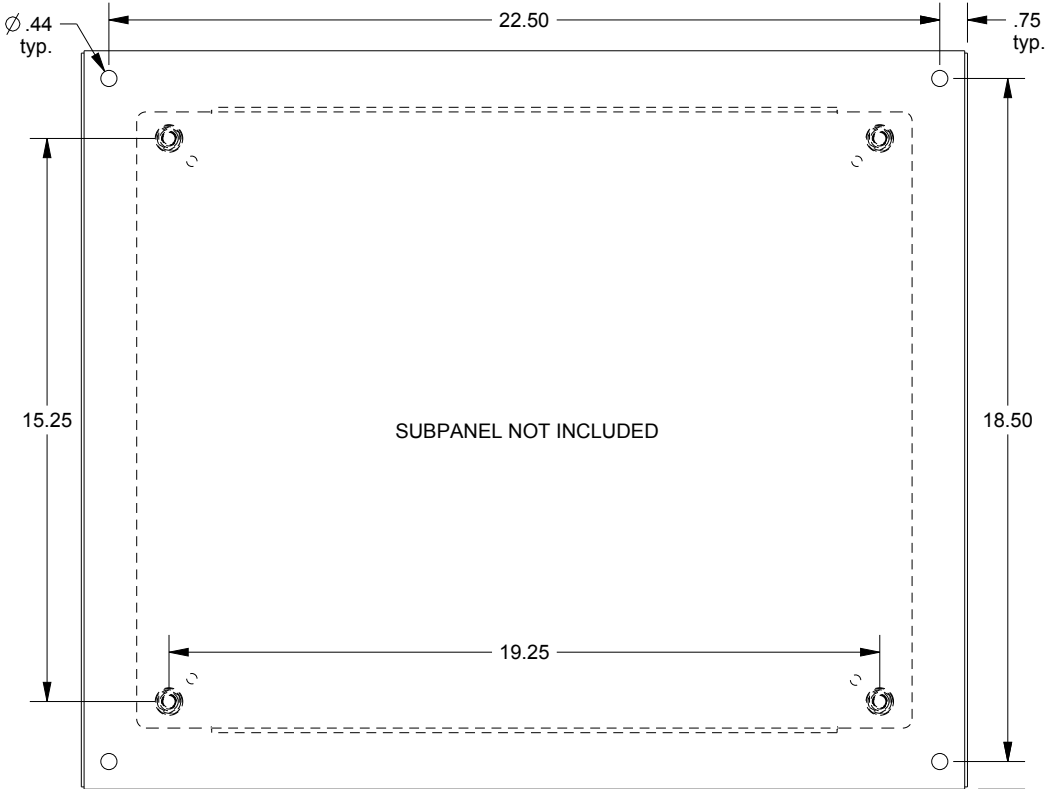

SAGINAW CONTROL & ENGINEERING

SCE-20EL2408SS6LP

TOP VIEW

LEFT SIDE VIEW

FRONT VIEW

RIGHT SIDE VIEW

EXTERNAL REAR VIEW

BOTTOM VIEW