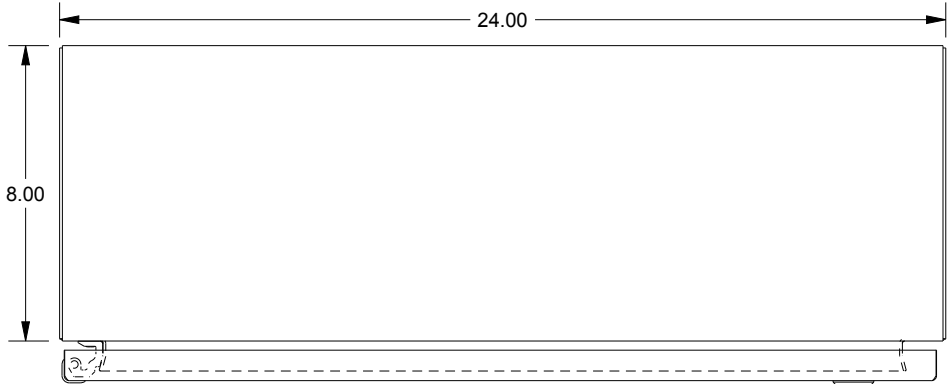

SAGINAW CONTROL & ENGINEERING

SCE-20EL2408SS6LP

TOP VIEW

LEFT SIDE VIEW

FRONT VIEW

RIGHT SIDE VIEW

EXTERNAL REAR VIEW

BOTTOM VIEW