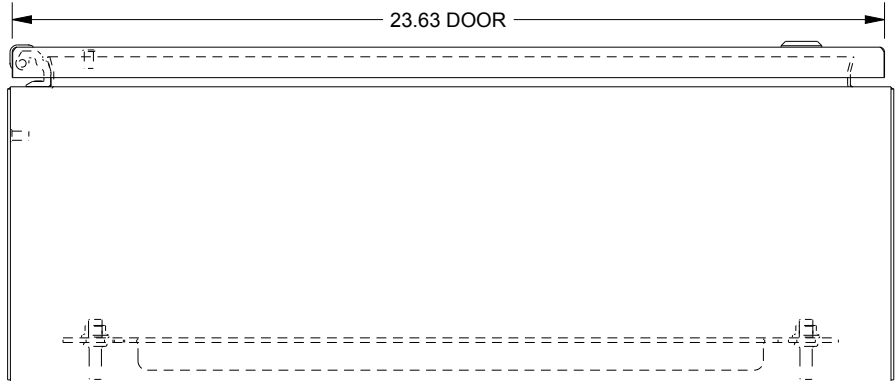

SAGINAW CONTROL & ENGINEERING

SCE-20EL2408SS6LP

TOP VIEW

LEFT SIDE VIEW

FRONT VIEW

RIGHT SIDE VIEW

EXTERNAL REAR VIEW

BOTTOM VIEW