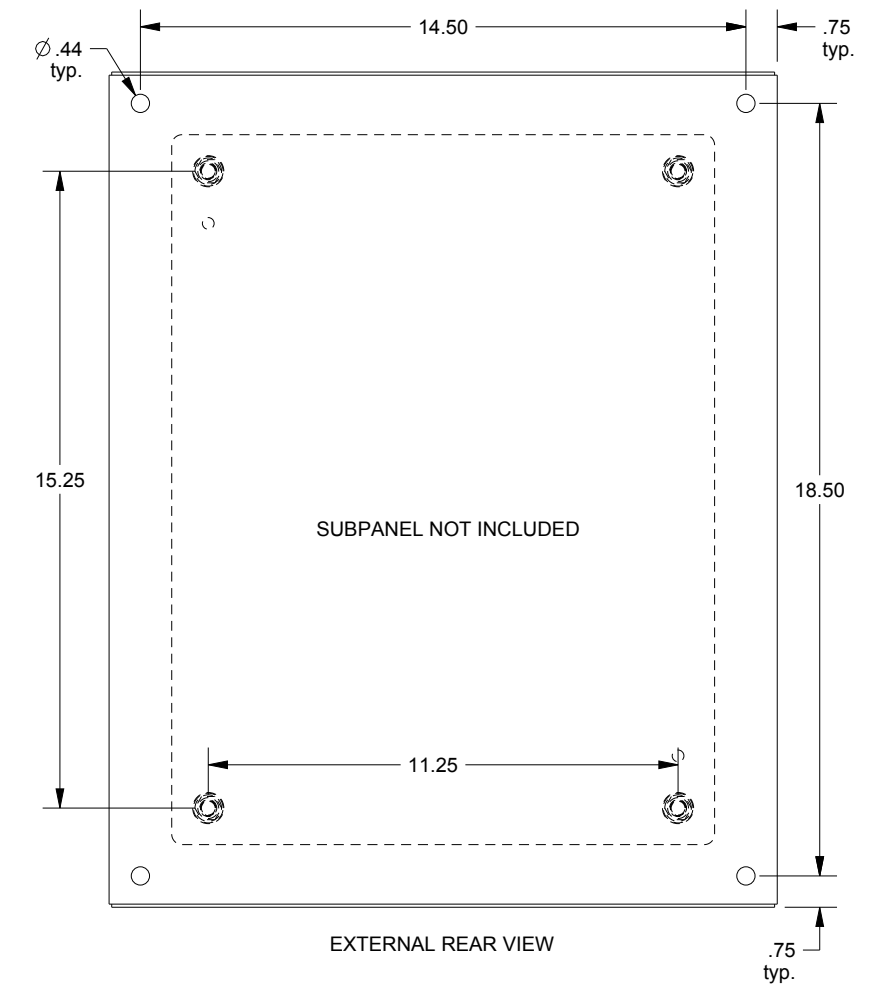

SAGINAW CONTROL & ENGINEERING

SCE-20EL1606SS6LP

TOP VIEW

LEFT SIDE VIEW

FRONT VIEW

RIGHT SIDE VIEW

EXTERNAL REAR VIEW

BOTTOM VIEW