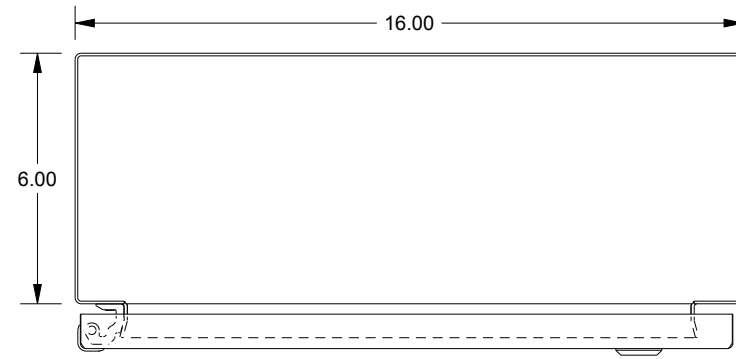

SAGINAW CONTROL & ENGINEERING

SCE-20EL1606SS6LP

TOP VIEW

LEFT SIDE VIEW

FRONT VIEW

RIGHT SIDE VIEW

EXTERNAL REAR VIEW

BOTTOM VIEW