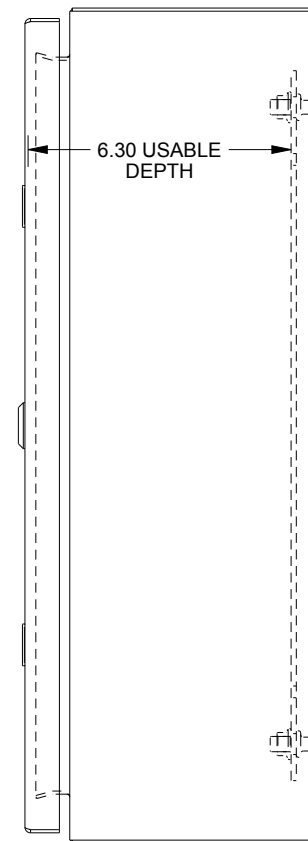

SAGINAW CONTROL & ENGINEERING

SCE-20EL1606SS6LP

TOP VIEW

LEFT SIDE VIEW

FRONT VIEW

RIGHT SIDE VIEW

EXTERNAL REAR VIEW

BOTTOM VIEW