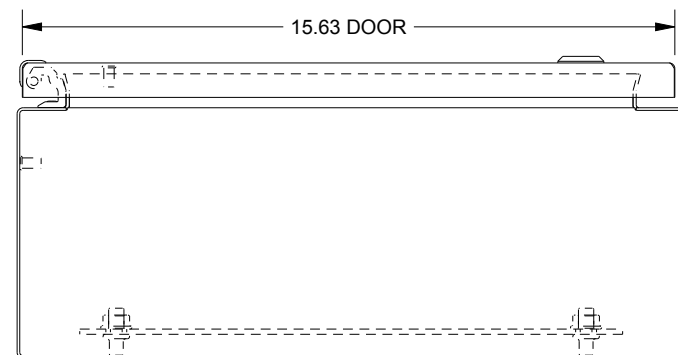

SAGINAW CONTROL & ENGINEERING

SCE-20EL1606SS6LP

TOP VIEW

LEFT SIDE VIEW

FRONT VIEW

RIGHT SIDE VIEW

EXTERNAL REAR VIEW

BOTTOM VIEW