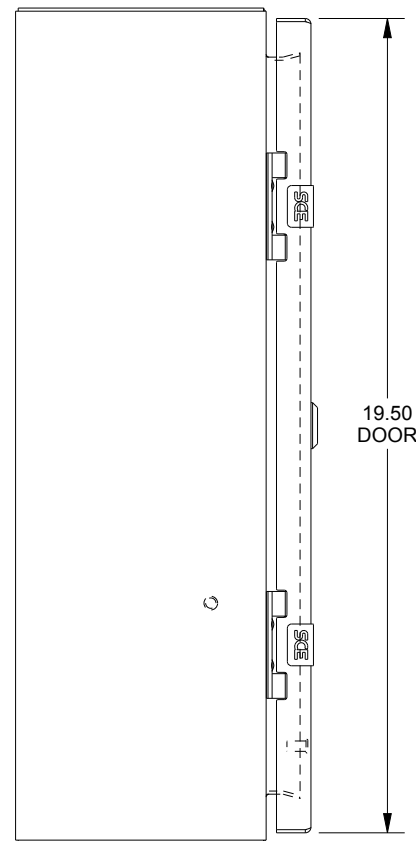

SAGINAW CONTROL & ENGINEERING

SCE-20EL1606SS6LP

TOP VIEW

LEFT SIDE VIEW

FRONT VIEW

RIGHT SIDE VIEW

EXTERNAL REAR VIEW

BOTTOM VIEW