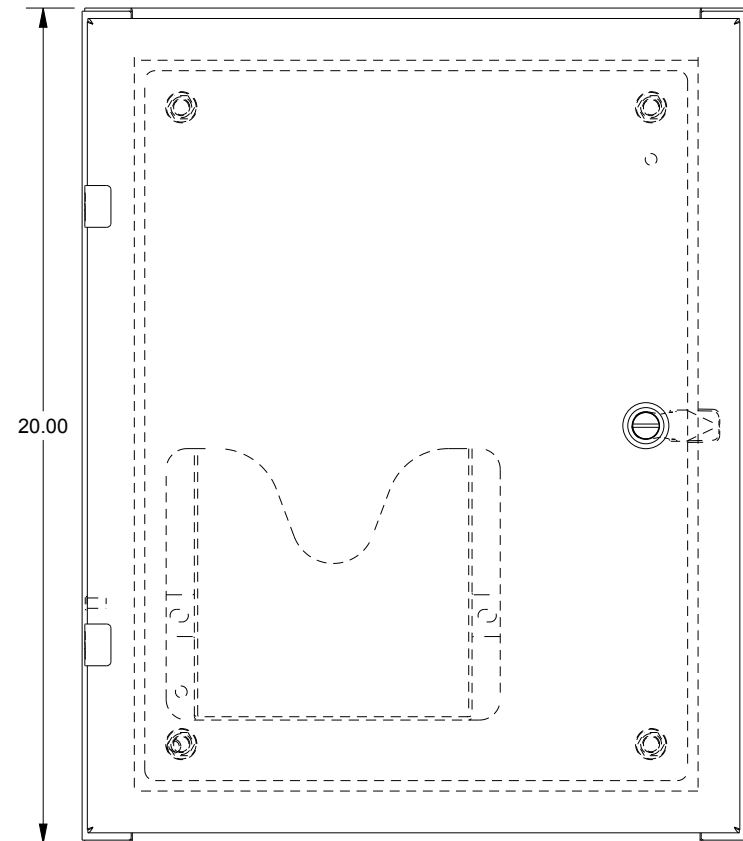

SAGINAW CONTROL & ENGINEERING

SCE-20EL1606SS6LP

TOP VIEW

LEFT SIDE VIEW

FRONT VIEW

RIGHT SIDE VIEW

EXTERNAL REAR VIEW

BOTTOM VIEW