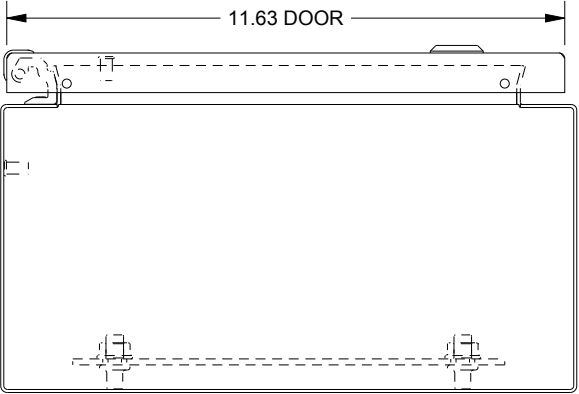

SAGINAW CONTROL & ENGINEERING

SCE-20EL1206LP = SCE-09 GRAY
 SCE-20EL1206LPLG = RAL 7035

TOP VIEW

LEFT SIDE VIEW

FRONT VIEW

RIGHT SIDE VIEW

EXTERNAL REAR VIEW

BOTTOM VIEW