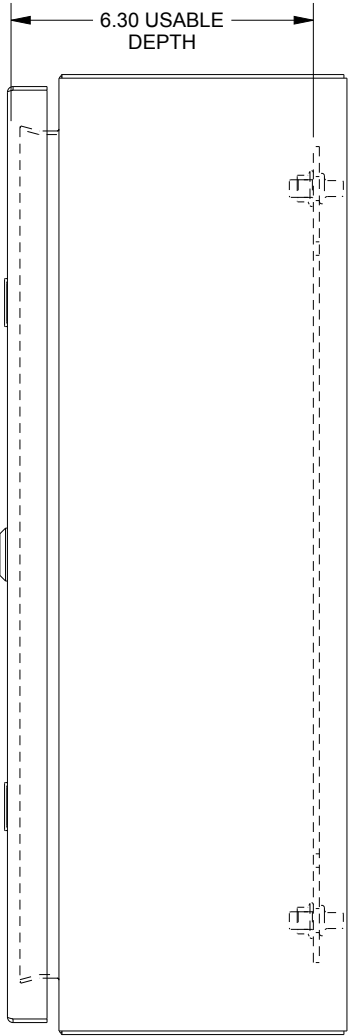

SAGINAW CONTROL & ENGINEERING

SCE-20EL1206LP = SCE-09 GRAY
 SCE-20EL1206LPLG = RAL 7035

TOP VIEW

LEFT SIDE VIEW

FRONT VIEW

RIGHT SIDE VIEW

EXTERNAL REAR VIEW

BOTTOM VIEW