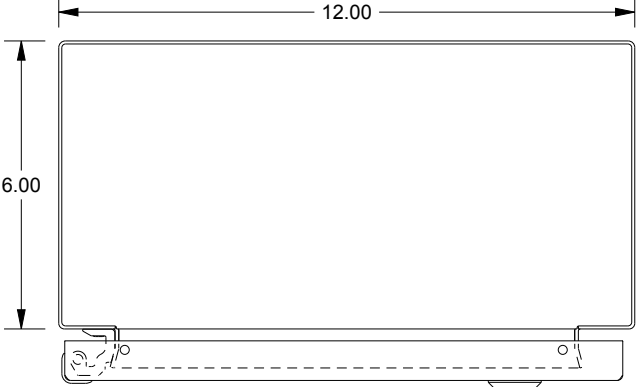

SAGINAW CONTROL & ENGINEERING

SCE-20EL1206LP = SCE-09 GRAY
 SCE-20EL1206LPLG = RAL 7035

TOP VIEW

LEFT SIDE VIEW

FRONT VIEW

RIGHT SIDE VIEW

EXTERNAL REAR VIEW

BOTTOM VIEW