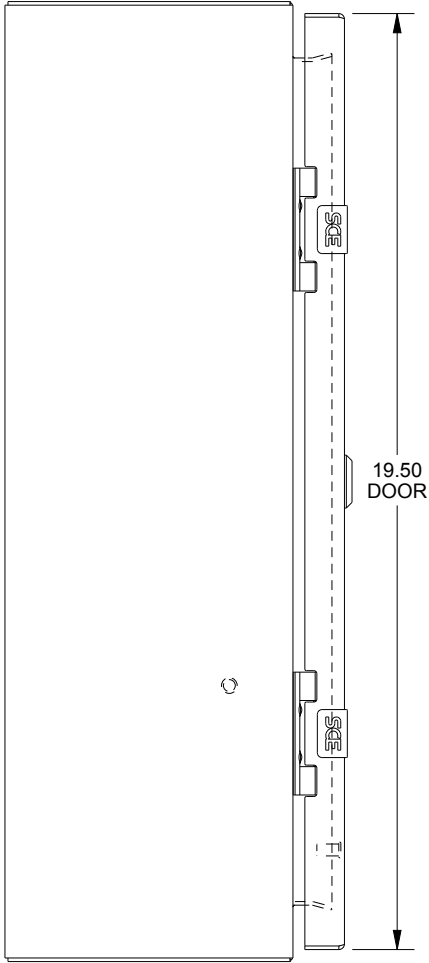

SAGINAW CONTROL & ENGINEERING

SCE-20EL1206LP = SCE-09 GRAY
 SCE-20EL1206LPLG = RAL 7035

TOP VIEW

LEFT SIDE VIEW

FRONT VIEW

RIGHT SIDE VIEW

EXTERNAL REAR VIEW

BOTTOM VIEW