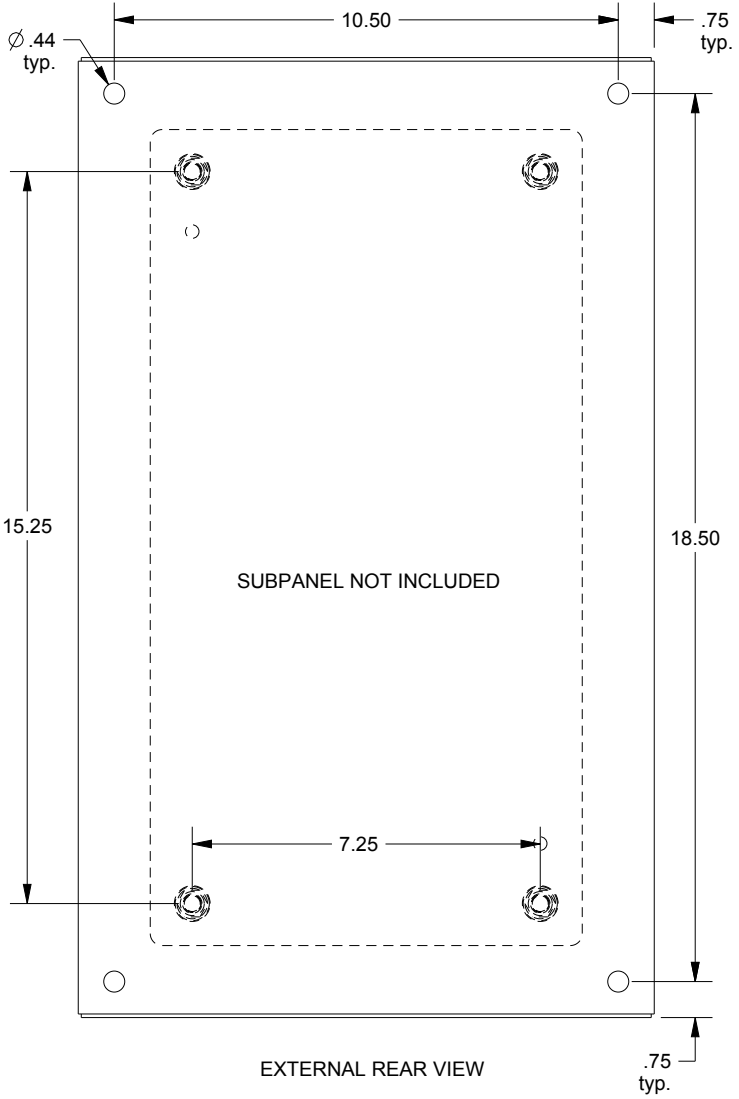

SAGINAW CONTROL & ENGINEERING

SCE-20EL1206LP = SCE-09 GRAY
 SCE-20EL1206LPLG = RAL 7035

TOP VIEW

LEFT SIDE VIEW

FRONT VIEW

RIGHT SIDE VIEW

EXTERNAL REAR VIEW

BOTTOM VIEW