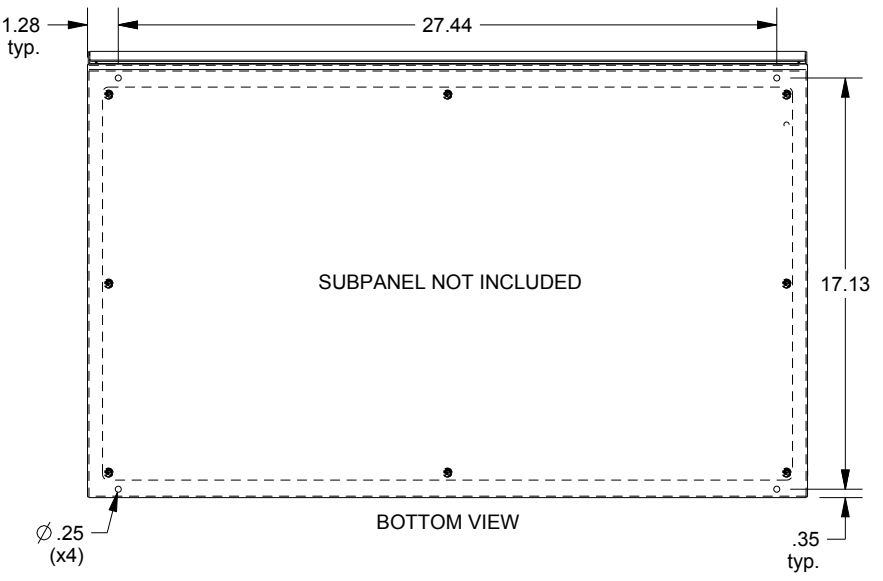

SAGINAW CONTROL & ENGINEERING

SCE-20C30ELJ

TOP VIEW

LEFT SIDE VIEW

FRONT VIEW

RIGHT SIDE VIEW

REAR VIEW

BOTTOM VIEW