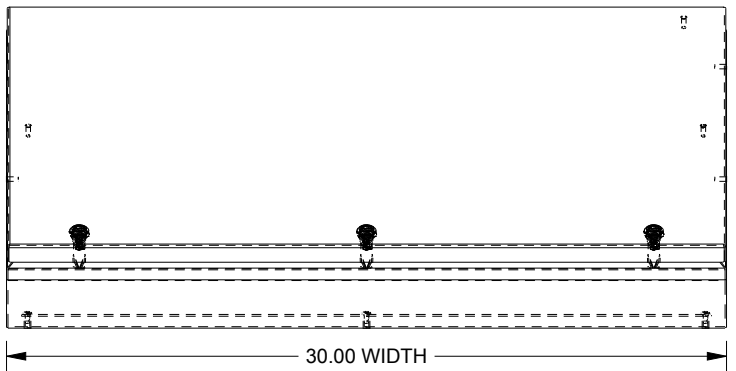

SAGINAW CONTROL & ENGINEERING

SCE-20C30ELJ

TOP VIEW

LEFT SIDE VIEW

FRONT VIEW

RIGHT SIDE VIEW

REAR VIEW

BOTTOM VIEW