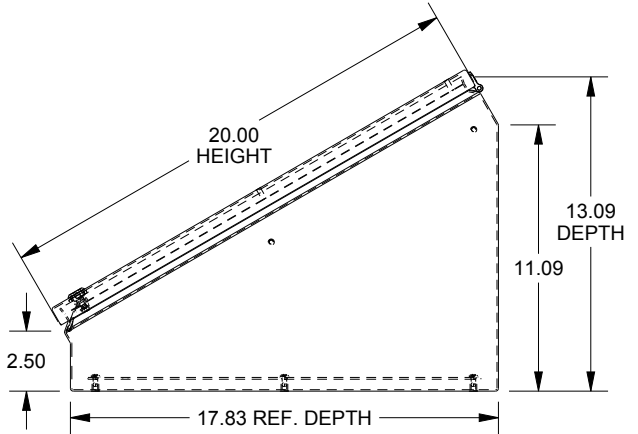

SAGINAW CONTROL & ENGINEERING

SCE-20C30ELJ

TOP VIEW

LEFT SIDE VIEW

FRONT VIEW

RIGHT SIDE VIEW

REAR VIEW

BOTTOM VIEW