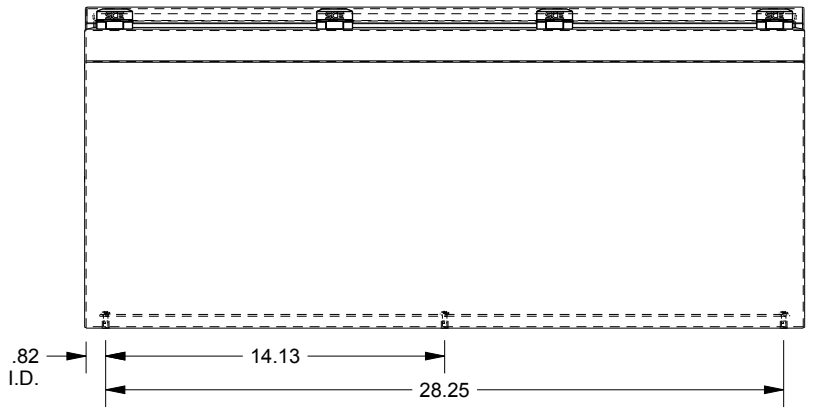

SAGINAW CONTROL & ENGINEERING

SCE-20C30ELJ

TOP VIEW

LEFT SIDE VIEW

FRONT VIEW

RIGHT SIDE VIEW

REAR VIEW

BOTTOM VIEW