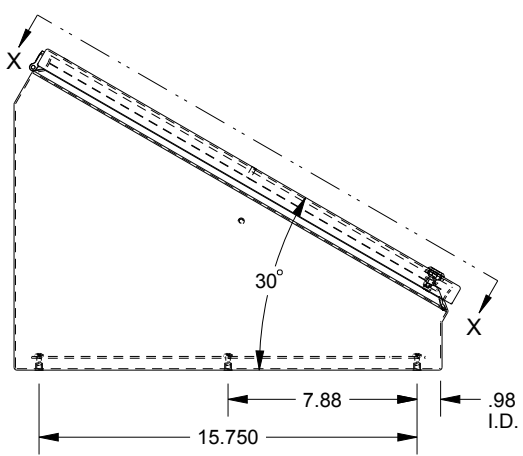

SAGINAW CONTROL & ENGINEERING

SCE-20C30ELJ

TOP VIEW

LEFT SIDE VIEW

FRONT VIEW

RIGHT SIDE VIEW

REAR VIEW

BOTTOM VIEW

SECTION X-X