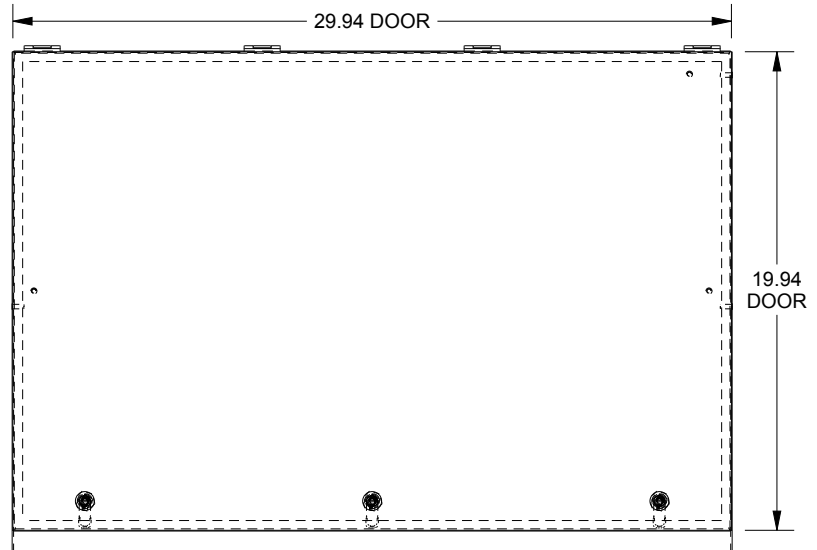

SAGINAW CONTROL & ENGINEERING

SCE-20C30ELJ

TOP VIEW

LEFT SIDE VIEW

FRONT VIEW

RIGHT SIDE VIEW

REAR VIEW

BOTTOM VIEW

SECTION X-X