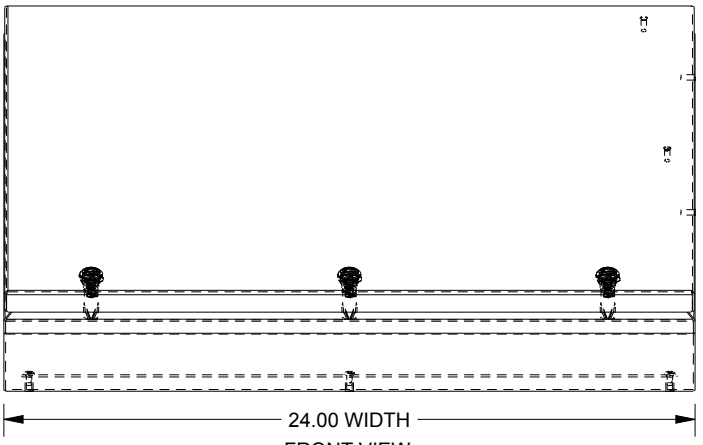

SAGINAW CONTROL & ENGINEERING SCE-20C24ELJ

TOP VIEW

LEFT SIDE VIEW

FRONT VIEW

RIGHT SIDE VIEW

REAR VIEW

BOTTOM VIEW

SECTION X-X