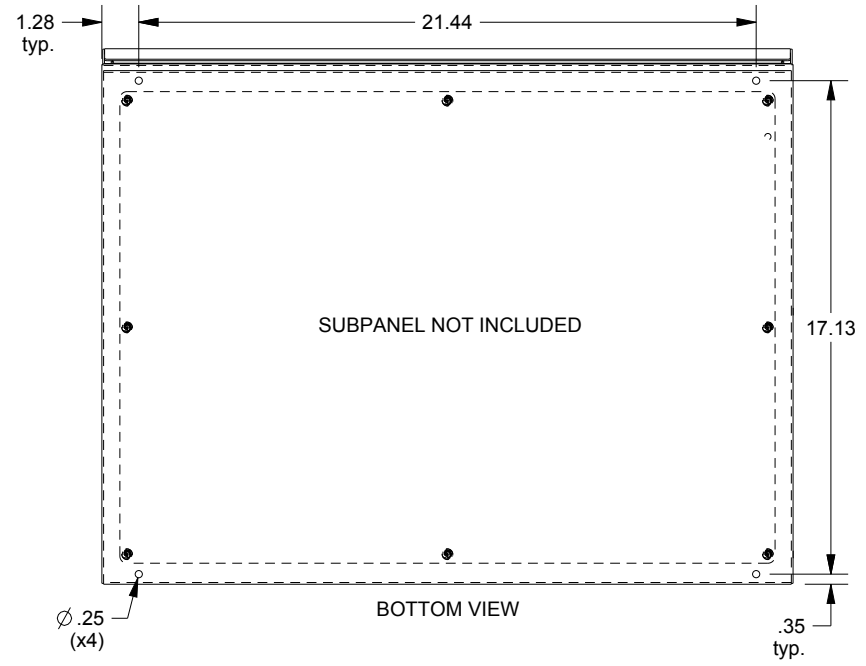

SAGINAW CONTROL & ENGINEERING SCE-20C24ELJ

TOP VIEW

LEFT SIDE VIEW

FRONT VIEW

RIGHT SIDE VIEW

REAR VIEW

BOTTOM VIEW

SECTION X-X