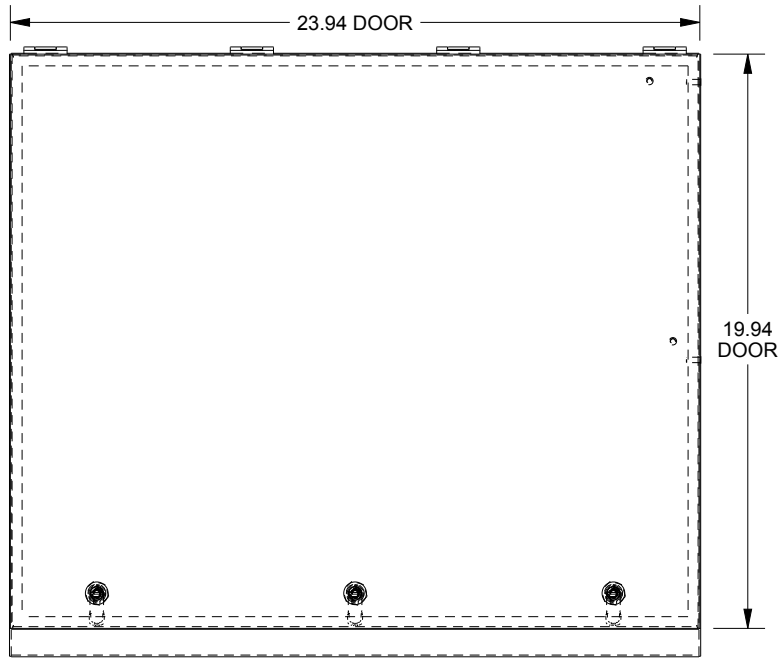

SAGINAW CONTROL & ENGINEERING SCE-20C24ELJ

TOP VIEW

LEFT SIDE VIEW

FRONT VIEW

RIGHT SIDE VIEW

REAR VIEW

BOTTOM VIEW

SECTION X-X