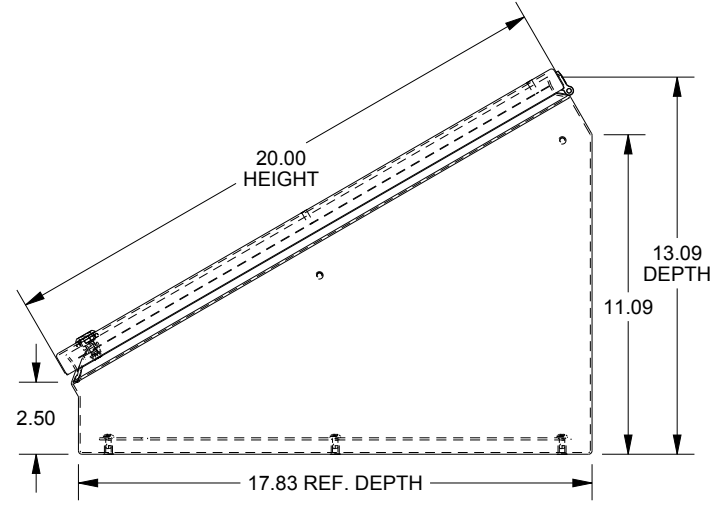

SAGINAW CONTROL & ENGINEERING SCE-20C24ELJ

TOP VIEW

LEFT SIDE VIEW

FRONT VIEW

RIGHT SIDE VIEW

REAR VIEW

BOTTOM VIEW

SECTION X-X