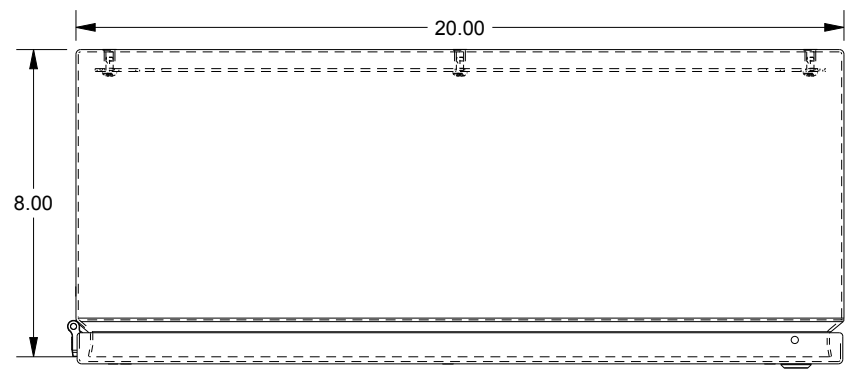

SAGINAW CONTROL & ENGINEERING

SCE-20208ELJW

TOP VIEW

LEFT SIDE VIEW

FRONT VIEW

RIGHT SIDE VIEW

EXTERNAL REAR VIEW

BOTTOM VIEW