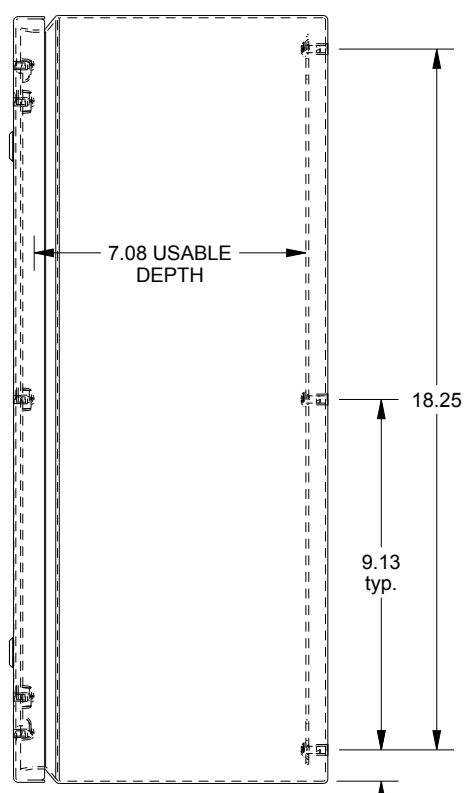

SAGINAW CONTROL & ENGINEERING

SCE-20208ELJW

TOP VIEW

LEFT SIDE VIEW

FRONT VIEW

RIGHT SIDE VIEW

EXTERNAL REAR VIEW

BOTTOM VIEW