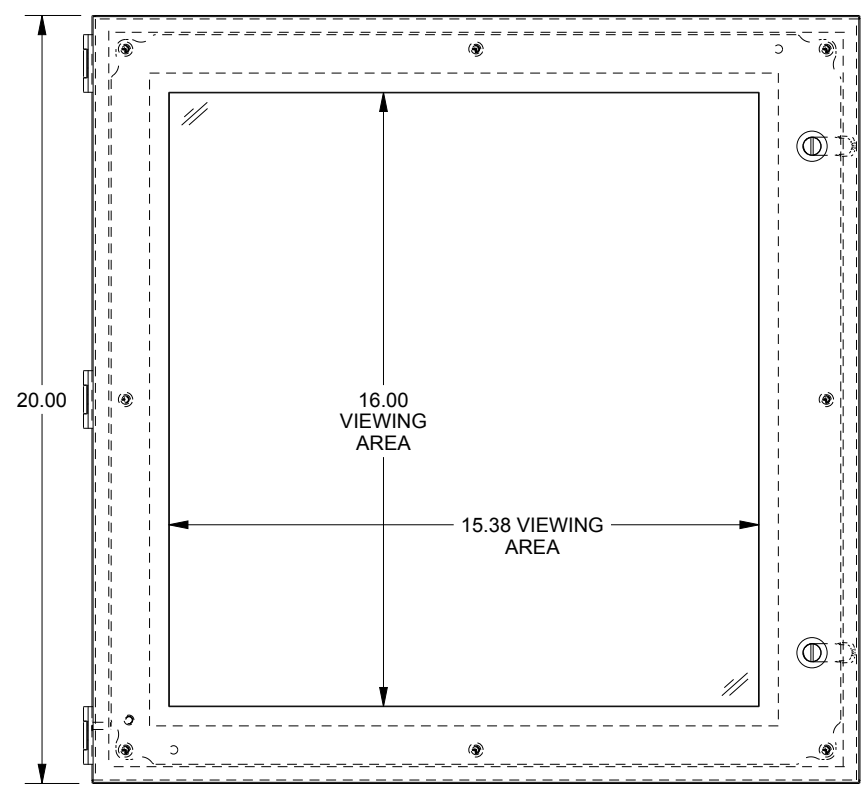

SAGINAW CONTROL & ENGINEERING

SCE-20208ELJW

TOP VIEW

LEFT SIDE VIEW

FRONT VIEW

RIGHT SIDE VIEW

EXTERNAL REAR VIEW

BOTTOM VIEW