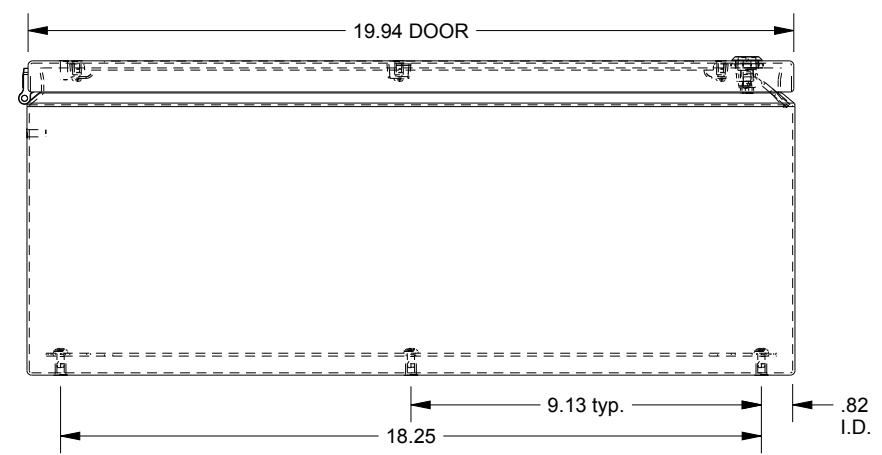

SAGINAW CONTROL & ENGINEERING

SCE-20208ELJW

TOP VIEW

LEFT SIDE VIEW

FRONT VIEW

RIGHT SIDE VIEW

EXTERNAL REAR VIEW

BOTTOM VIEW