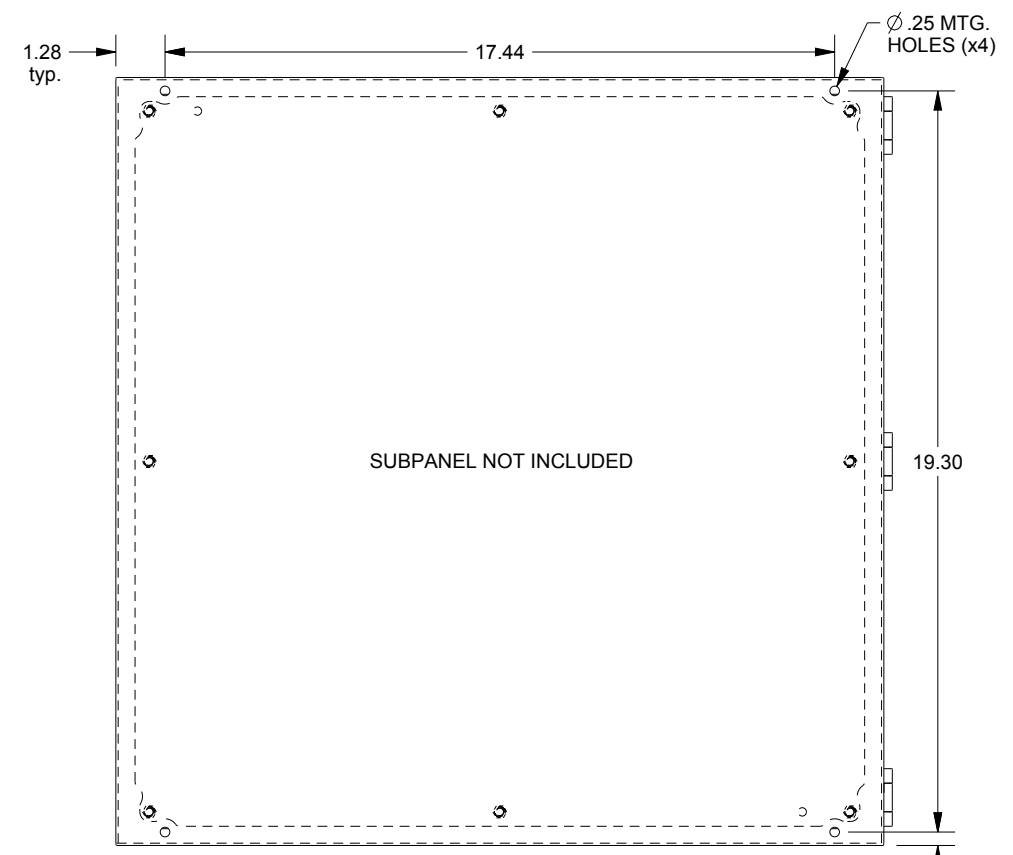

SAGINAW CONTROL & ENGINEERING

SCE-20208ELJW

TOP VIEW

LEFT SIDE VIEW

FRONT VIEW

RIGHT SIDE VIEW

EXTERNAL REAR VIEW

BOTTOM VIEW