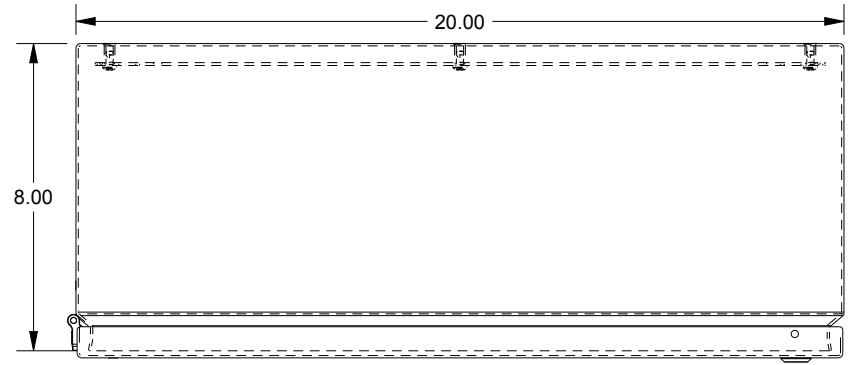

SAGINAW CONTROL & ENGINEERING

SCE-20208ELJ = SCE-09 GRAY

SCE-20208ELJLG = RAL 7035

TOP VIEW

LEFT SIDE VIEW

FRONT VIEW

RIGHT SIDE VIEW

EXTERNAL REAR VIEW

BOTTOM VIEW