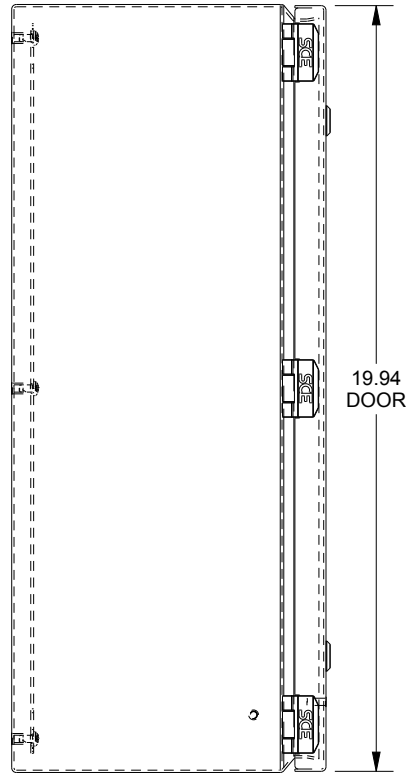

SAGINAW CONTROL & ENGINEERING

SCE-20208ELJ = SCE-09 GRAY

SCE-20208ELJLG = RAL 7035

TOP VIEW

LEFT SIDE VIEW

FRONT VIEW

RIGHT SIDE VIEW

EXTERNAL REAR VIEW

BOTTOM VIEW