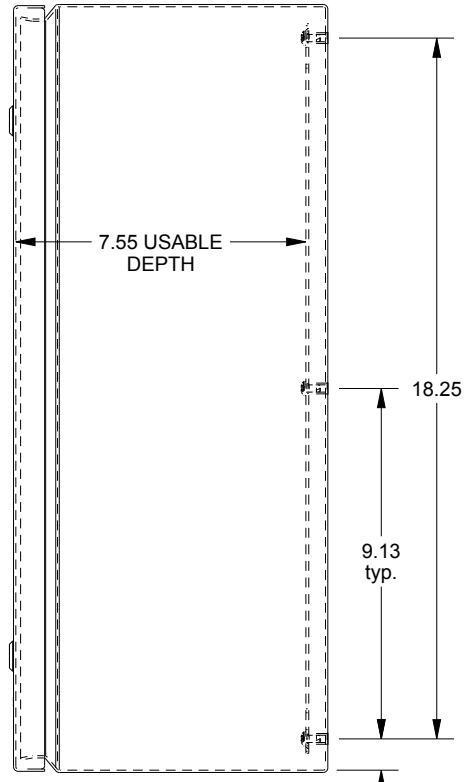

SAGINAW CONTROL & ENGINEERING

SCE-20208ELJ = SCE-09 GRAY

SCE-20208ELJLG = RAL 7035

TOP VIEW

LEFT SIDE VIEW

FRONT VIEW

RIGHT SIDE VIEW

EXTERNAL REAR VIEW

BOTTOM VIEW