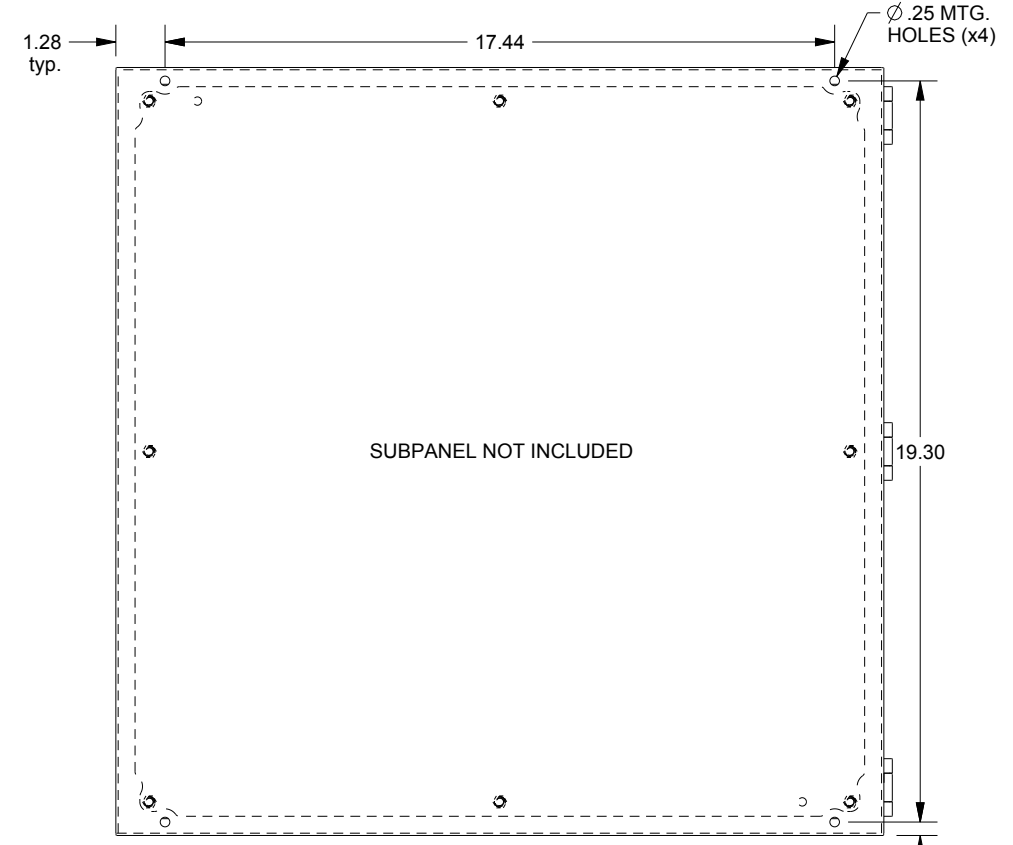

SAGINAW CONTROL & ENGINEERING

SCE-20208ELJ = SCE-09 GRAY

SCE-20208ELJLG = RAL 7035

TOP VIEW

LEFT SIDE VIEW

FRONT VIEW

RIGHT SIDE VIEW

EXTERNAL REAR VIEW

BOTTOM VIEW