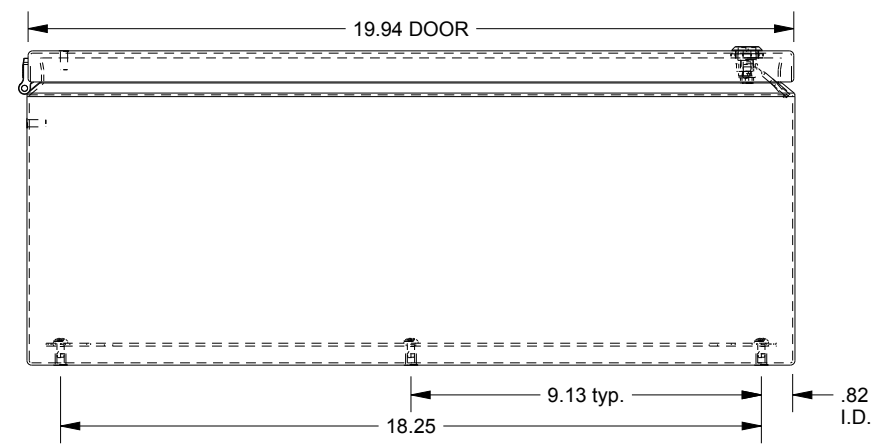

SAGINAW CONTROL & ENGINEERING

SCE-20208ELJ = SCE-09 GRAY

SCE-20208ELJLG = RAL 7035

TOP VIEW

LEFT SIDE VIEW

FRONT VIEW

RIGHT SIDE VIEW

EXTERNAL REAR VIEW

BOTTOM VIEW