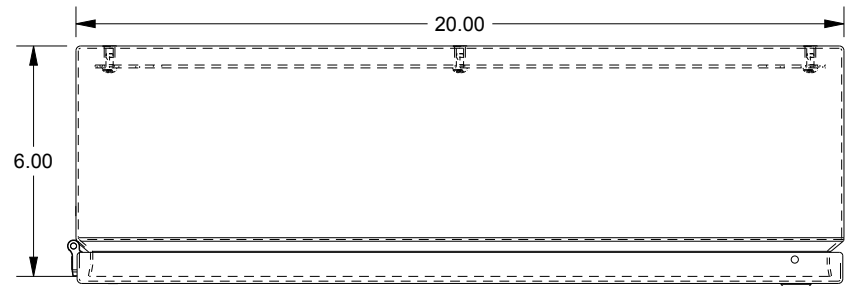

SAGINAW CONTROL & ENGINEERING

SCE-20206ELJ = SCE-09 GRAY
 SCE-20206ELJLG = RAL 7035

TOP VIEW

LEFT SIDE VIEW

FRONT VIEW

RIGHT SIDE VIEW

EXTERNAL REAR VIEW

BOTTOM VIEW