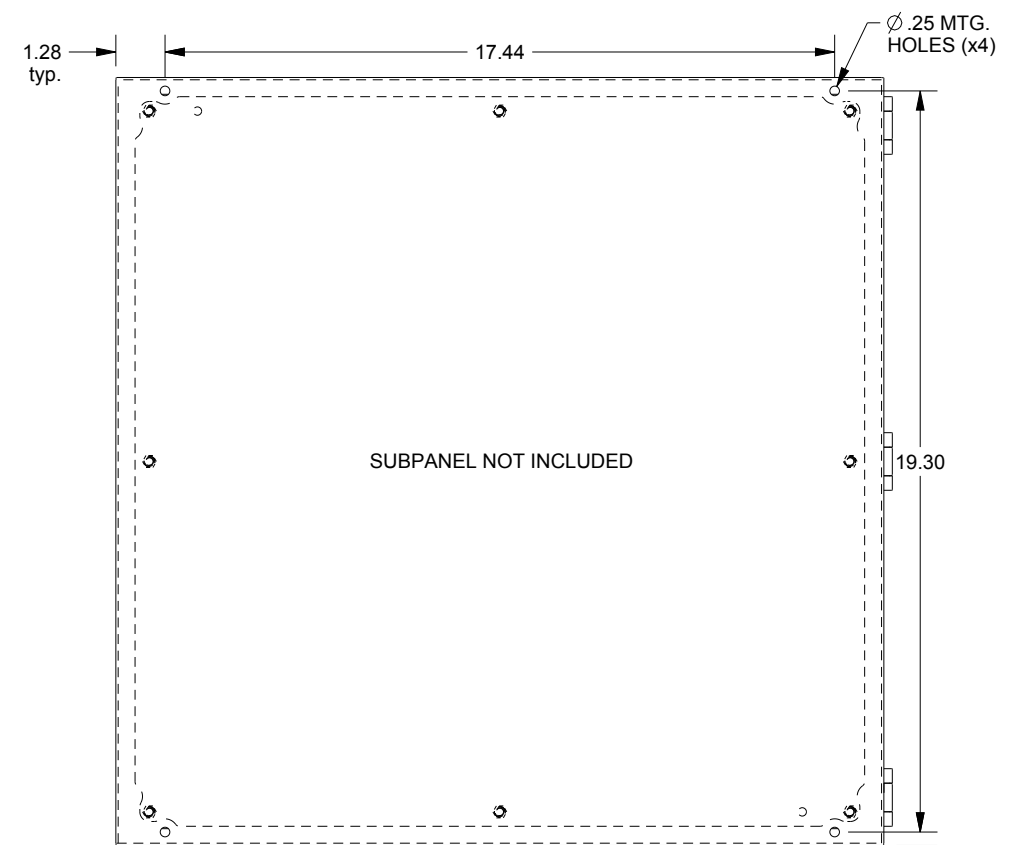

SAGINAW CONTROL & ENGINEERING

SCE-20206ELJ = SCE-09 GRAY
 SCE-20206ELJLG = RAL 7035

TOP VIEW

LEFT SIDE VIEW

FRONT VIEW

RIGHT SIDE VIEW

EXTERNAL REAR VIEW

BOTTOM VIEW