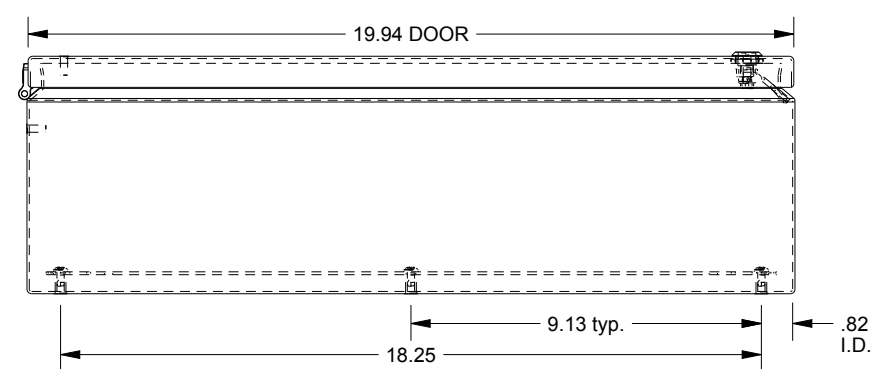

SAGINAW CONTROL & ENGINEERING

SCE-20206ELJ = SCE-09 GRAY
 SCE-20206ELJLG = RAL 7035

TOP VIEW

LEFT SIDE VIEW

FRONT VIEW

RIGHT SIDE VIEW

EXTERNAL REAR VIEW

BOTTOM VIEW