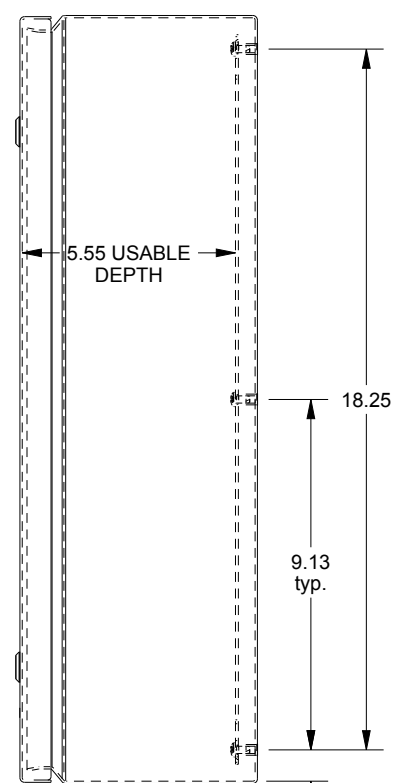

SAGINAW CONTROL & ENGINEERING

SCE-20206ELJ = SCE-09 GRAY
 SCE-20206ELJLG = RAL 7035

TOP VIEW

LEFT SIDE VIEW

FRONT VIEW

RIGHT SIDE VIEW

EXTERNAL REAR VIEW

BOTTOM VIEW