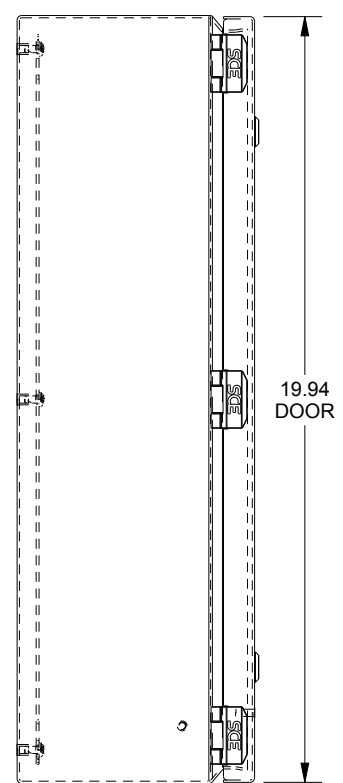

SAGINAW CONTROL & ENGINEERING

SCE-20206ELJ = SCE-09 GRAY
 SCE-20206ELJLG = RAL 7035

TOP VIEW

LEFT SIDE VIEW

FRONT VIEW

RIGHT SIDE VIEW

EXTERNAL REAR VIEW

BOTTOM VIEW