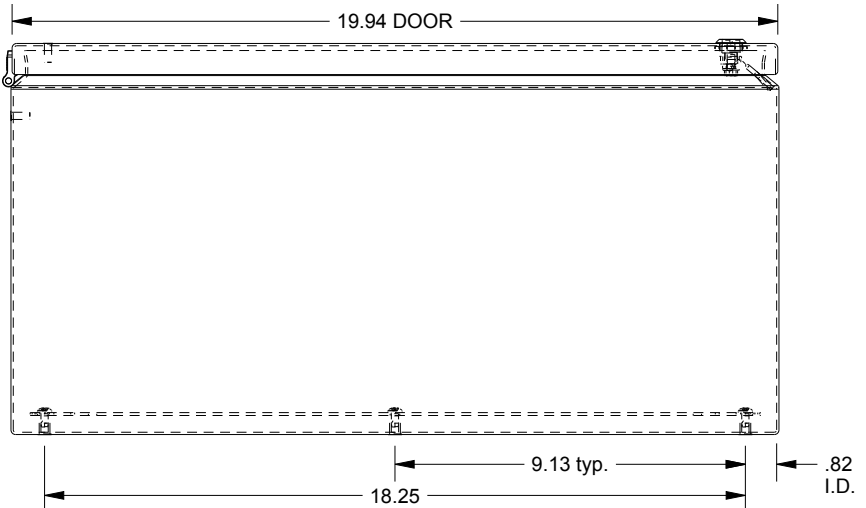

SAGINAW CONTROL & ENGINEERING

SCE-202010ELJ = SCE-09 GRAY
 SCE-202010ELJLG = RAL 7035

TOP VIEW

LEFT SIDE VIEW

FRONT VIEW

RIGHT SIDE VIEW

EXTERNAL REAR VIEW

BOTTOM VIEW