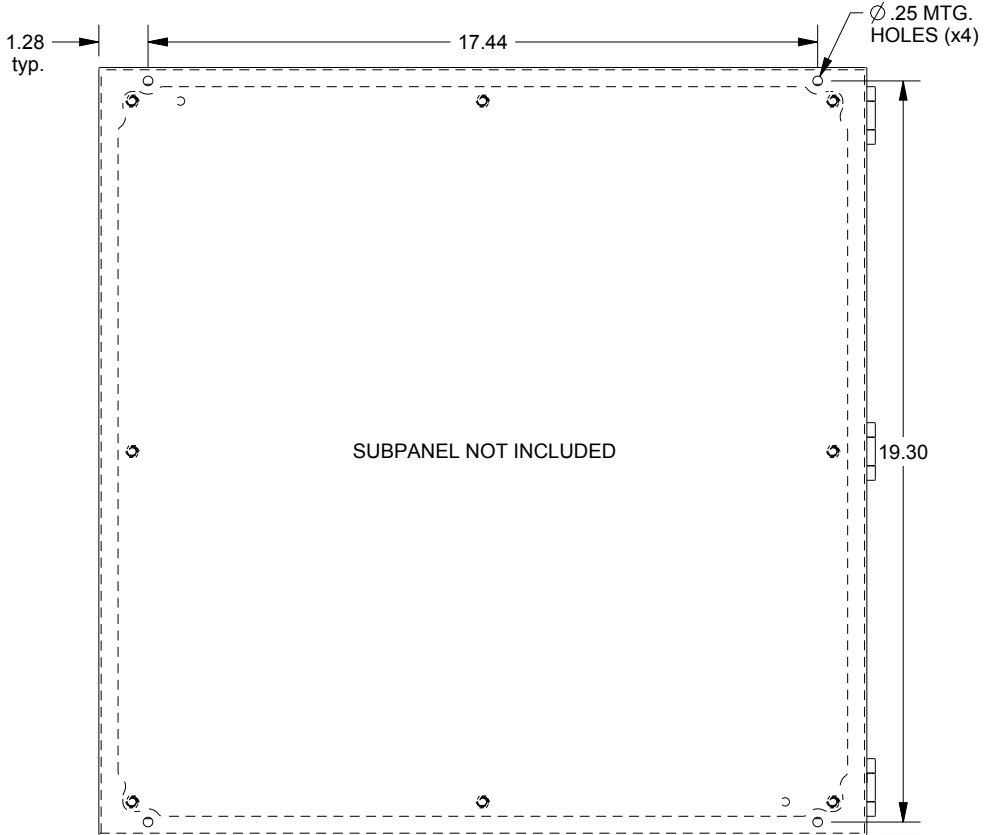

SAGINAW CONTROL & ENGINEERING

SCE-202010ELJ = SCE-09 GRAY
 SCE-202010ELJLG = RAL 7035

TOP VIEW

LEFT SIDE VIEW

FRONT VIEW

RIGHT SIDE VIEW

EXTERNAL REAR VIEW

BOTTOM VIEW