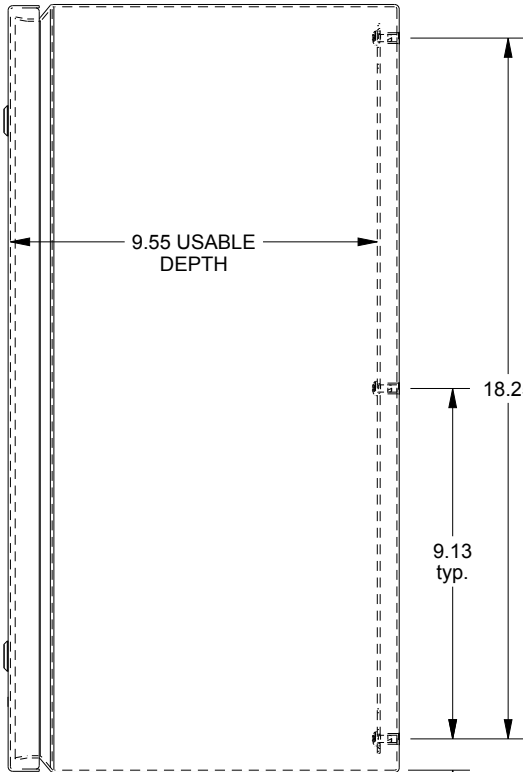

SAGINAW CONTROL & ENGINEERING

SCE-202010ELJ = SCE-09 GRAY
 SCE-202010ELJLG = RAL 7035

TOP VIEW

LEFT SIDE VIEW

FRONT VIEW

RIGHT SIDE VIEW

EXTERNAL REAR VIEW

BOTTOM VIEW