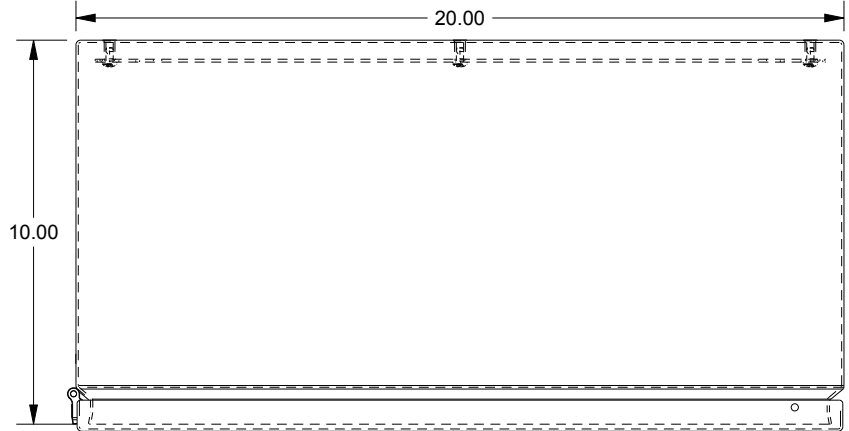

SAGINAW CONTROL & ENGINEERING

SCE-202010ELJ = SCE-09 GRAY
 SCE-202010ELJLG = RAL 7035

TOP VIEW

LEFT SIDE VIEW

FRONT VIEW

RIGHT SIDE VIEW

EXTERNAL REAR VIEW

BOTTOM VIEW