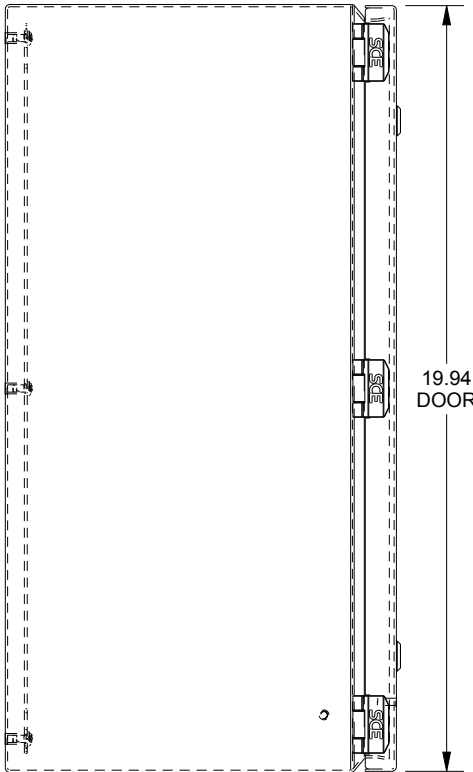

SAGINAW CONTROL & ENGINEERING

SCE-202010ELJ = SCE-09 GRAY
 SCE-202010ELJLG = RAL 7035

TOP VIEW

LEFT SIDE VIEW

FRONT VIEW

RIGHT SIDE VIEW

EXTERNAL REAR VIEW

BOTTOM VIEW