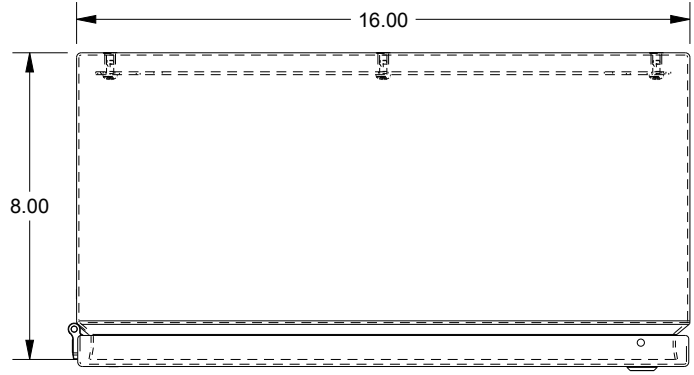

SAGINAW CONTROL & ENGINEERING

SCE-20168ELJ = SCE-09 GRAY
 SCE-20168ELJLG = RAL 7035

TOP VIEW

LEFT SIDE VIEW

FRONT VIEW

RIGHT SIDE VIEW

EXTERNAL REAR VIEW

BOTTOM VIEW