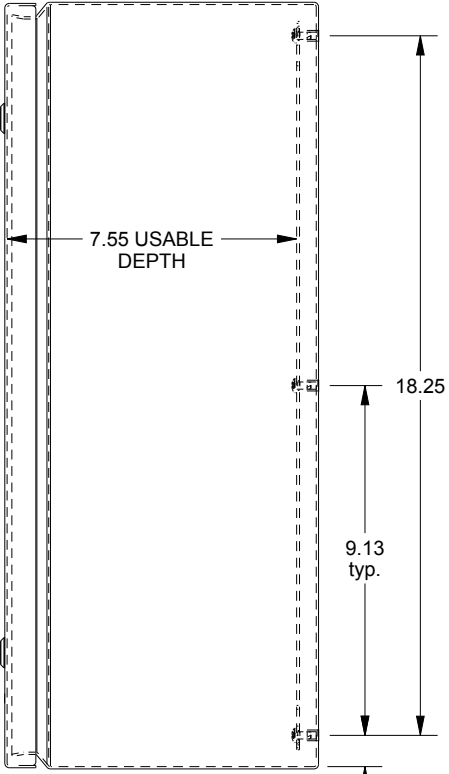

SAGINAW CONTROL & ENGINEERING

SCE-20168ELJ = SCE-09 GRAY
 SCE-20168ELJLG = RAL 7035

TOP VIEW

LEFT SIDE VIEW

FRONT VIEW

RIGHT SIDE VIEW

EXTERNAL REAR VIEW

BOTTOM VIEW