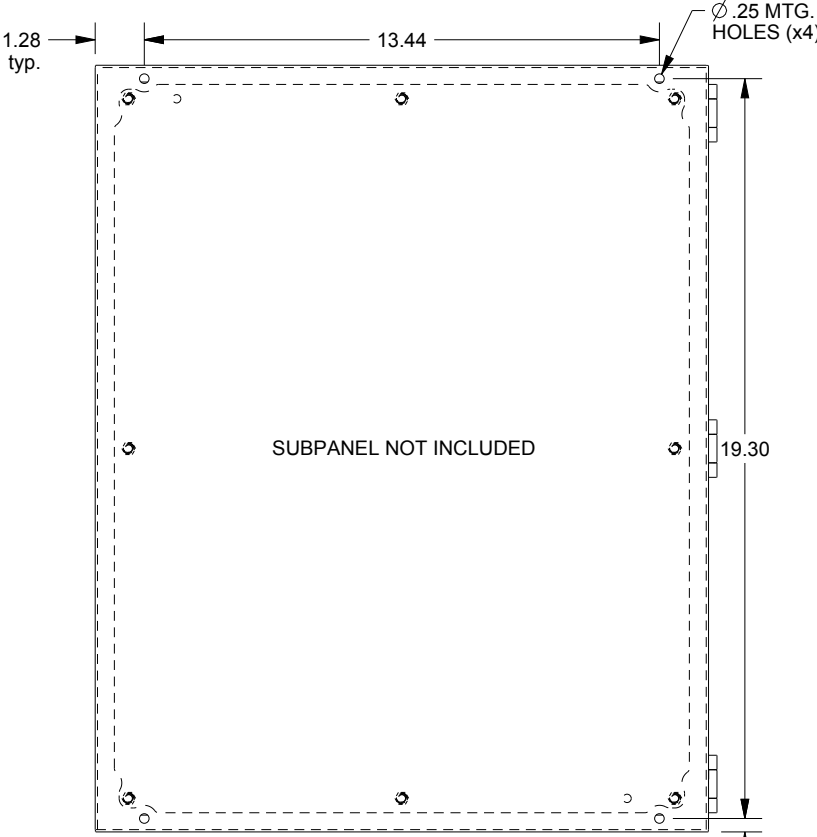

SAGINAW CONTROL & ENGINEERING

SCE-20168ELJ = SCE-09 GRAY
 SCE-20168ELJLG = RAL 7035

TOP VIEW

LEFT SIDE VIEW

FRONT VIEW

RIGHT SIDE VIEW

EXTERNAL REAR VIEW

BOTTOM VIEW