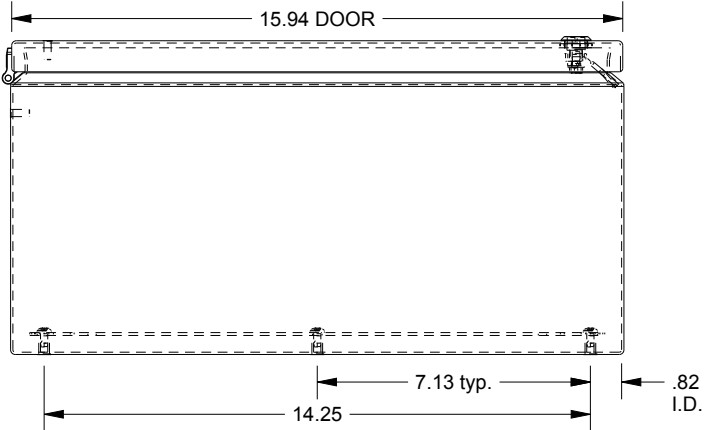

SAGINAW CONTROL & ENGINEERING

SCE-20168ELJ = SCE-09 GRAY
 SCE-20168ELJLG = RAL 7035

TOP VIEW

LEFT SIDE VIEW

FRONT VIEW

RIGHT SIDE VIEW

EXTERNAL REAR VIEW

BOTTOM VIEW