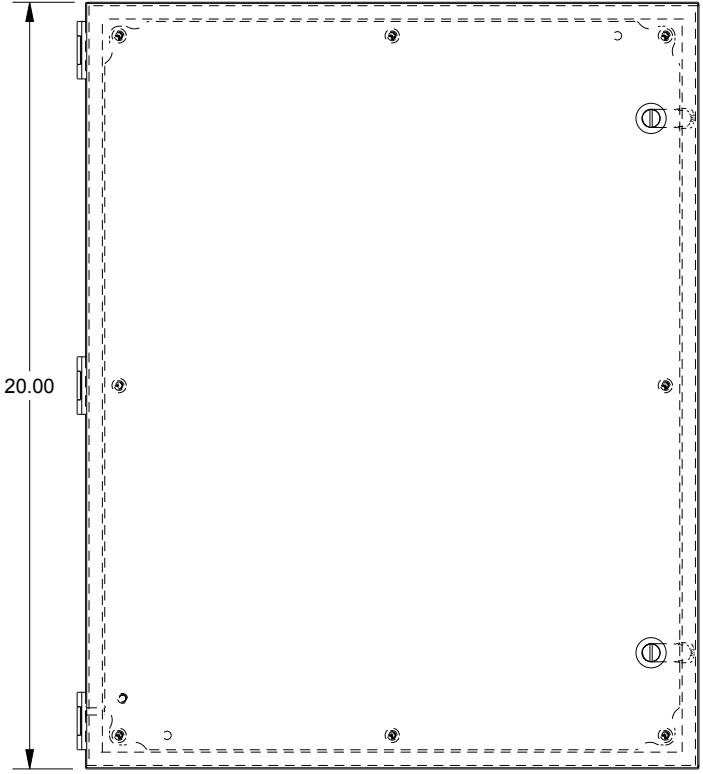

SAGINAW CONTROL & ENGINEERING

SCE-20168ELJ = SCE-09 GRAY
 SCE-20168ELJLG = RAL 7035

TOP VIEW

LEFT SIDE VIEW

FRONT VIEW

RIGHT SIDE VIEW

EXTERNAL REAR VIEW

BOTTOM VIEW