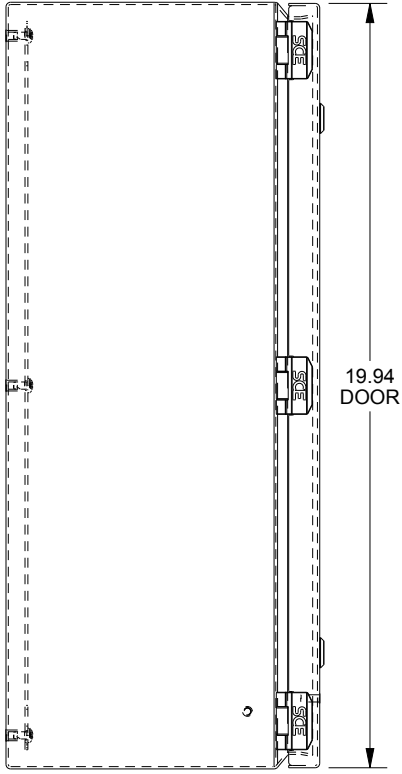

SAGINAW CONTROL & ENGINEERING

SCE-20168ELJ = SCE-09 GRAY
 SCE-20168ELJLG = RAL 7035

TOP VIEW

LEFT SIDE VIEW

FRONT VIEW

RIGHT SIDE VIEW

EXTERNAL REAR VIEW

BOTTOM VIEW