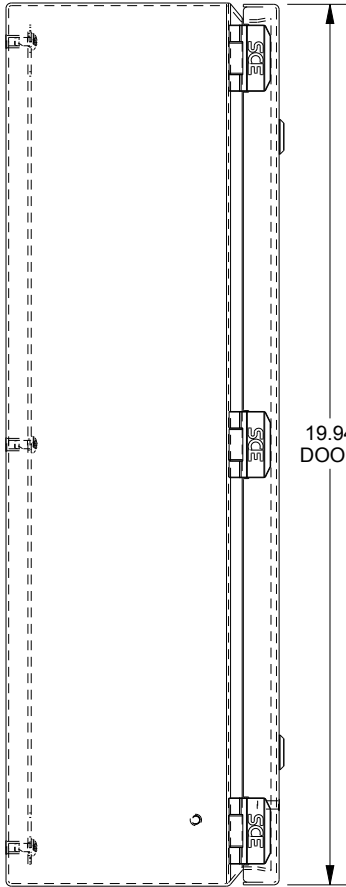

SAGINAW CONTROL & ENGINEERING

SCE-20166ELJ = SCE-09 GRAY

SCE-20166ELJLG = RAL 7035

TOP VIEW

LEFT SIDE VIEW

FRONT VIEW

RIGHT SIDE VIEW

EXTERNAL REAR VIEW

BOTTOM VIEW