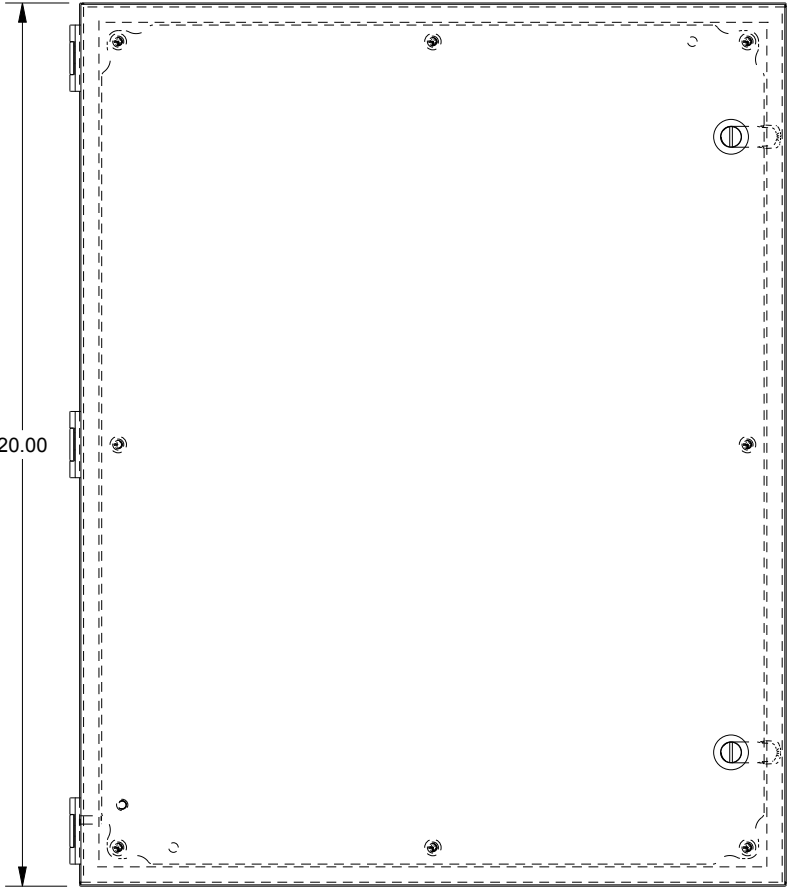

SAGINAW CONTROL & ENGINEERING

SCE-20166ELJ = SCE-09 GRAY

SCE-20166ELJLG = RAL 7035

TOP VIEW

LEFT SIDE VIEW

FRONT VIEW

RIGHT SIDE VIEW

EXTERNAL REAR VIEW

BOTTOM VIEW