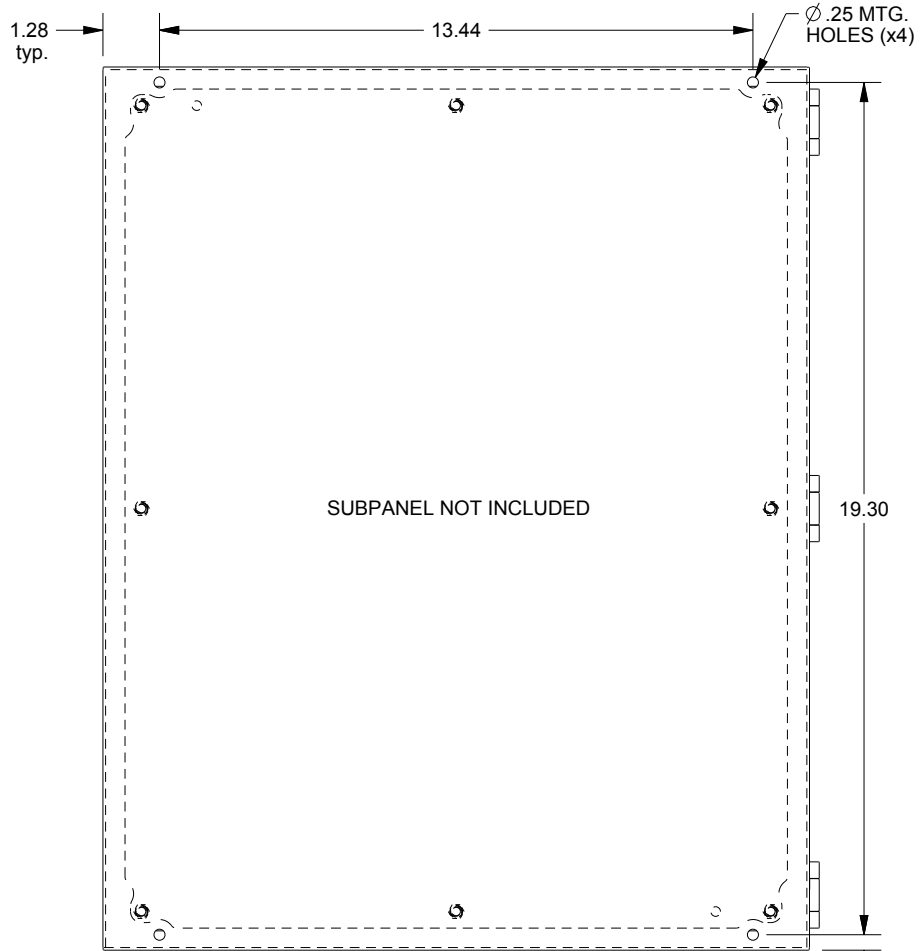

SAGINAW CONTROL & ENGINEERING

SCE-20166ELJ = SCE-09 GRAY

SCE-20166ELJLG = RAL 7035

TOP VIEW

LEFT SIDE VIEW

FRONT VIEW

RIGHT SIDE VIEW

EXTERNAL REAR VIEW

BOTTOM VIEW