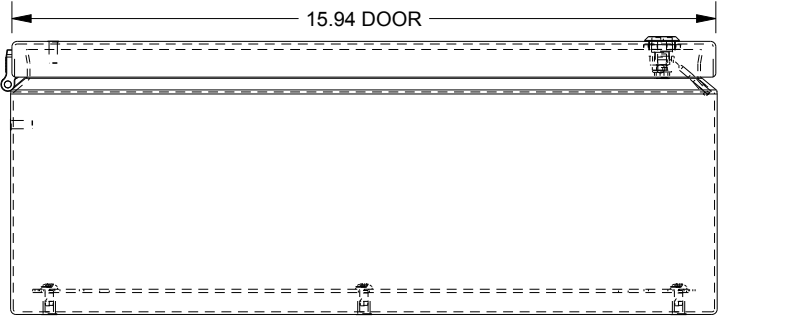

SAGINAW CONTROL & ENGINEERING

SCE-20166ELJ = SCE-09 GRAY

SCE-20166ELJLG = RAL 7035

TOP VIEW

LEFT SIDE VIEW

FRONT VIEW

RIGHT SIDE VIEW

EXTERNAL REAR VIEW

BOTTOM VIEW