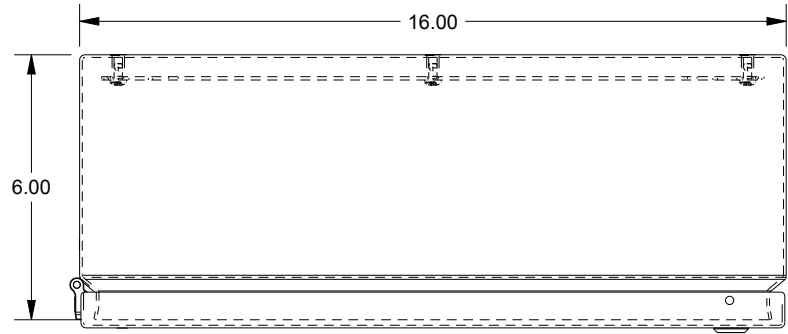

SAGINAW CONTROL & ENGINEERING

SCE-20166ELJ = SCE-09 GRAY

SCE-20166ELJLG = RAL 7035

TOP VIEW

LEFT SIDE VIEW

FRONT VIEW

RIGHT SIDE VIEW

EXTERNAL REAR VIEW

BOTTOM VIEW