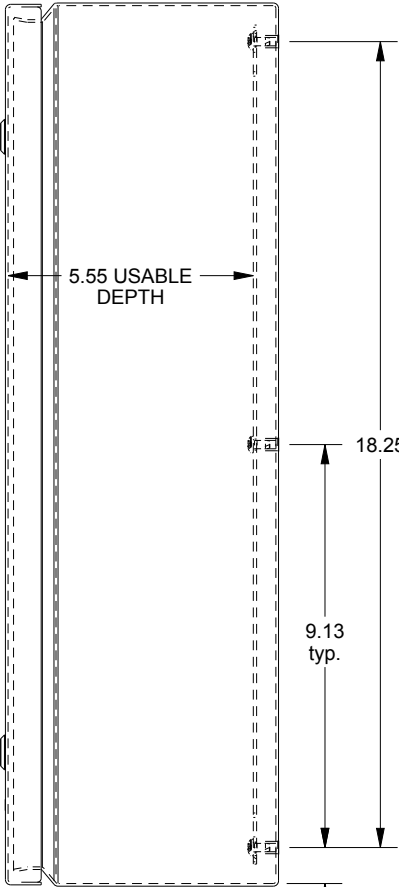

SAGINAW CONTROL & ENGINEERING

SCE-20166ELJ = SCE-09 GRAY

SCE-20166ELJLG = RAL 7035

TOP VIEW

LEFT SIDE VIEW

FRONT VIEW

RIGHT SIDE VIEW

EXTERNAL REAR VIEW

BOTTOM VIEW