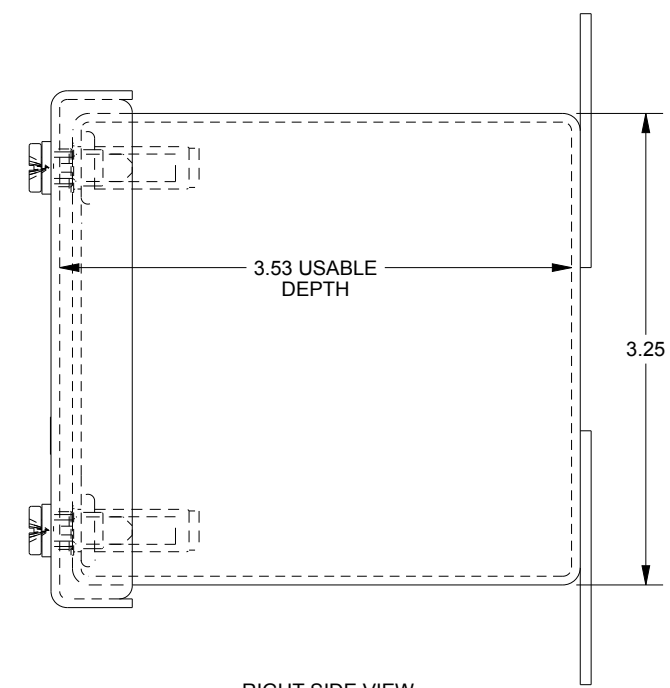

SAGINAW CONTROL & ENGINEERING

SCE-1PBGX

TOP VIEW

BOTTOM VIEW

LEFT SIDE VIEW

FRONT VIEW

RIGHT SIDE VIEW

EXTERNAL REAR VIEW