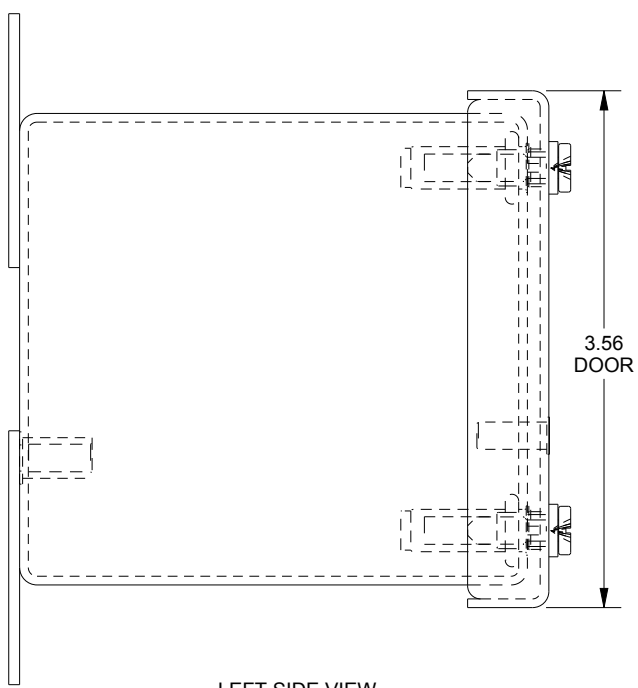

SAGINAW CONTROL & ENGINEERING

SCE-1PBGX

TOP VIEW

BOTTOM VIEW

LEFT SIDE VIEW

FRONT VIEW

RIGHT SIDE VIEW

EXTERNAL REAR VIEW