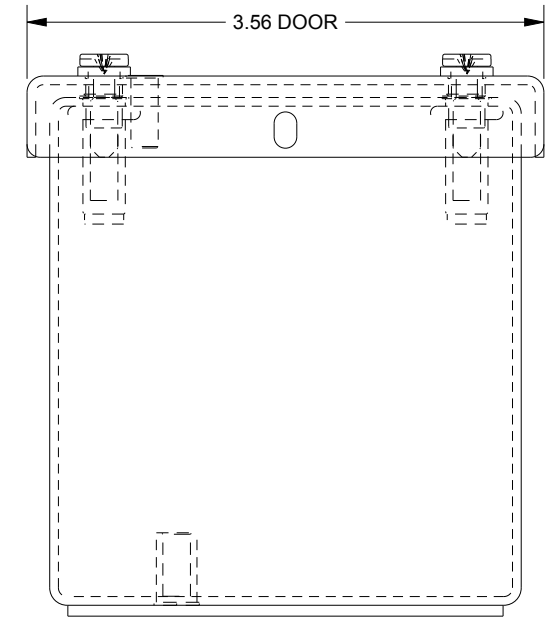

SAGINAW CONTROL & ENGINEERING

SCE-1PBGX

TOP VIEW

BOTTOM VIEW

LEFT SIDE VIEW

FRONT VIEW

RIGHT SIDE VIEW

EXTERNAL REAR VIEW