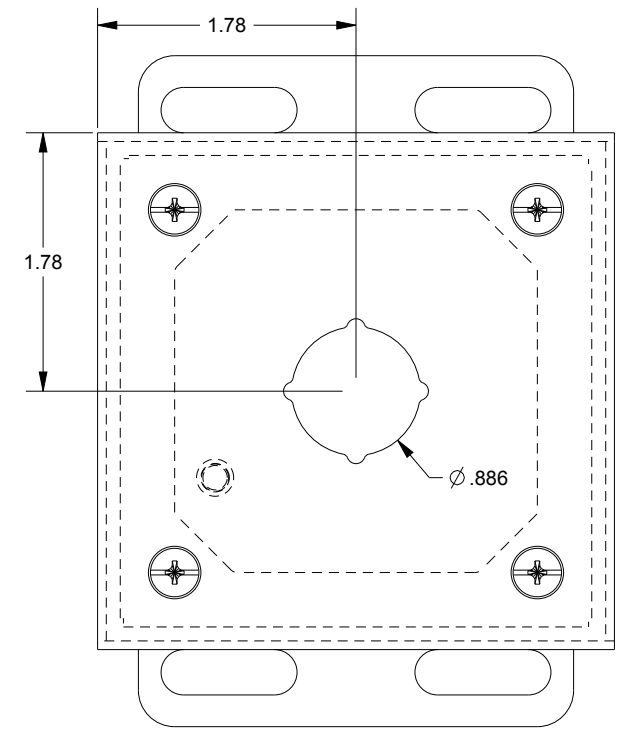

SAGINAW CONTROL & ENGINEERING

SCE-1PBGX

TOP VIEW

BOTTOM VIEW

LEFT SIDE VIEW

FRONT VIEW

RIGHT SIDE VIEW

EXTERNAL REAR VIEW