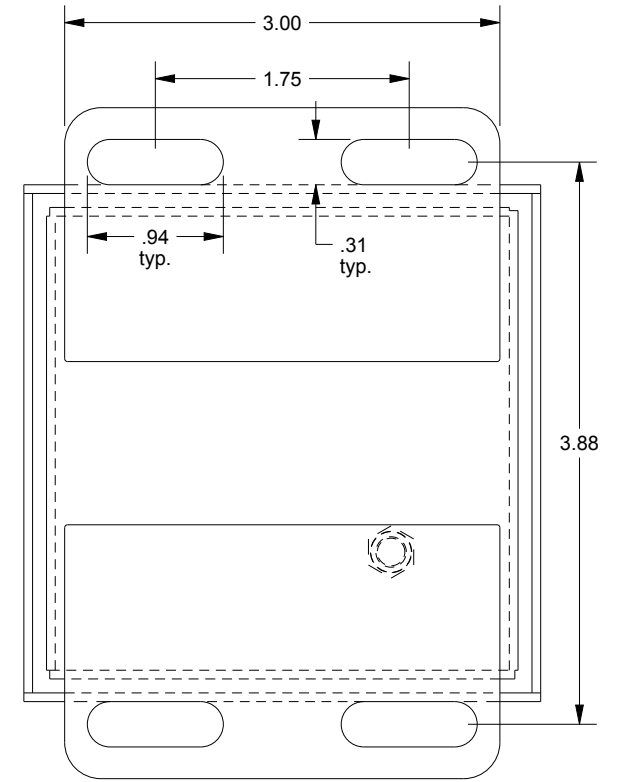

SAGINAW CONTROL & ENGINEERING

SCE-1PBGX

TOP VIEW

BOTTOM VIEW

LEFT SIDE VIEW

FRONT VIEW

RIGHT SIDE VIEW

EXTERNAL REAR VIEW