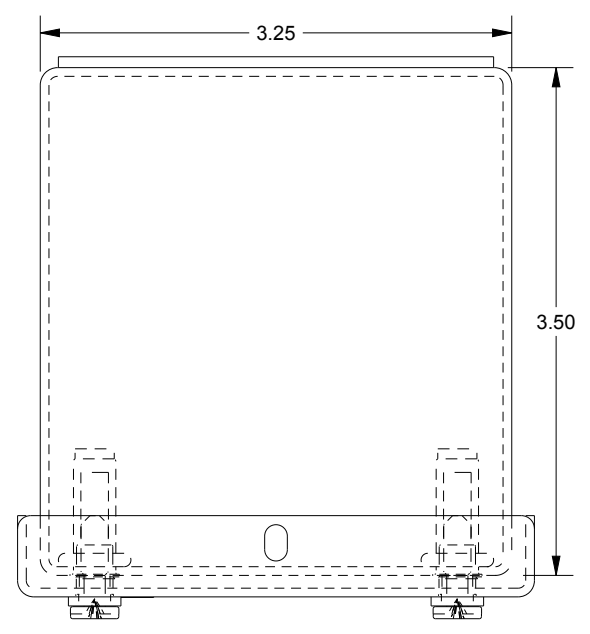

SAGINAW CONTROL & ENGINEERING

SCE-1PBGX

TOP VIEW

BOTTOM VIEW

LEFT SIDE VIEW

FRONT VIEW

RIGHT SIDE VIEW

EXTERNAL REAR VIEW