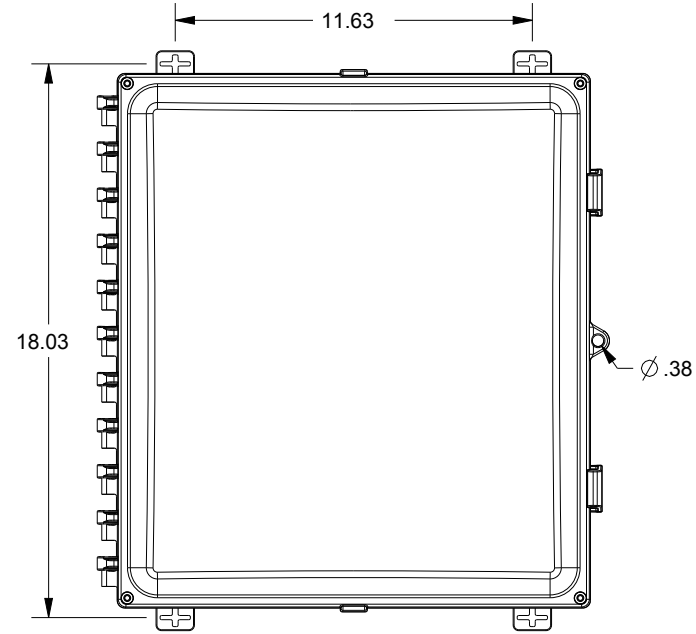

SAGINAW CONTROL & ENGINEERING

SCE-1614PCW

COVER REMOVED

COVER REMOVED