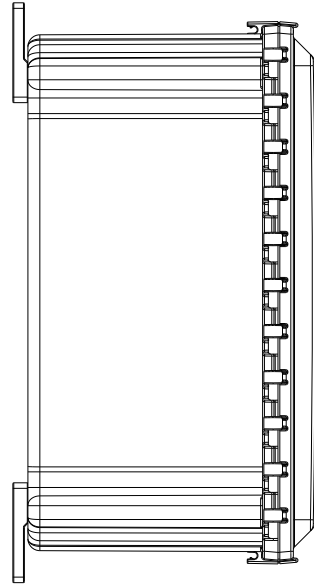

SAGINAW CONTROL & ENGINEERING

SCE-1614PCW

COVER REMOVED

COVER REMOVED