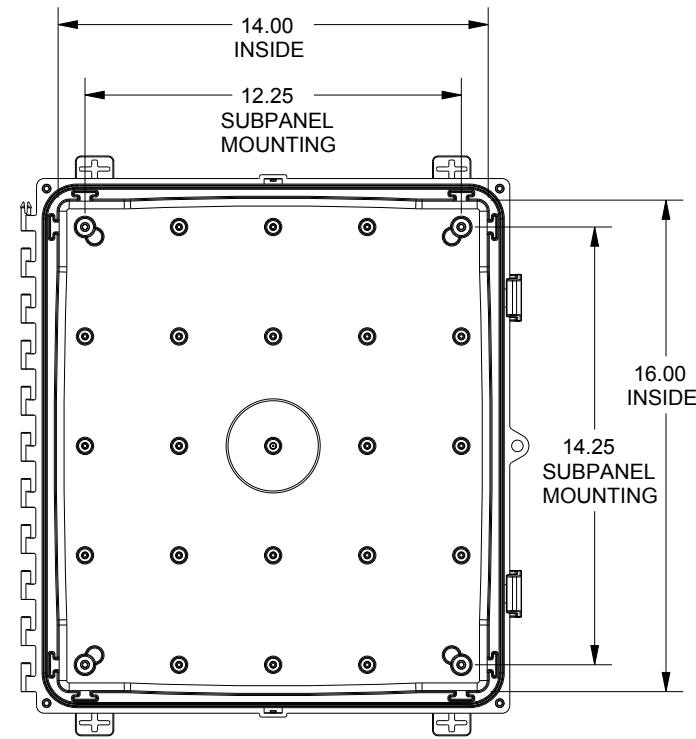

SAGINAW CONTROL & ENGINEERING

SCE-1614PCW

COVER REMOVED

COVER REMOVED