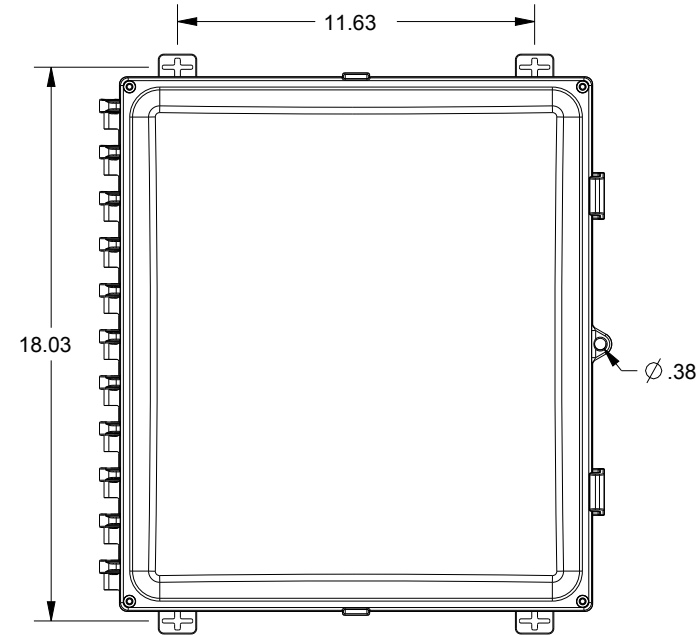

SAGINAW CONTROL & ENGINEERING

SCE-1614PC

COVER REMOVED

COVER REMOVED