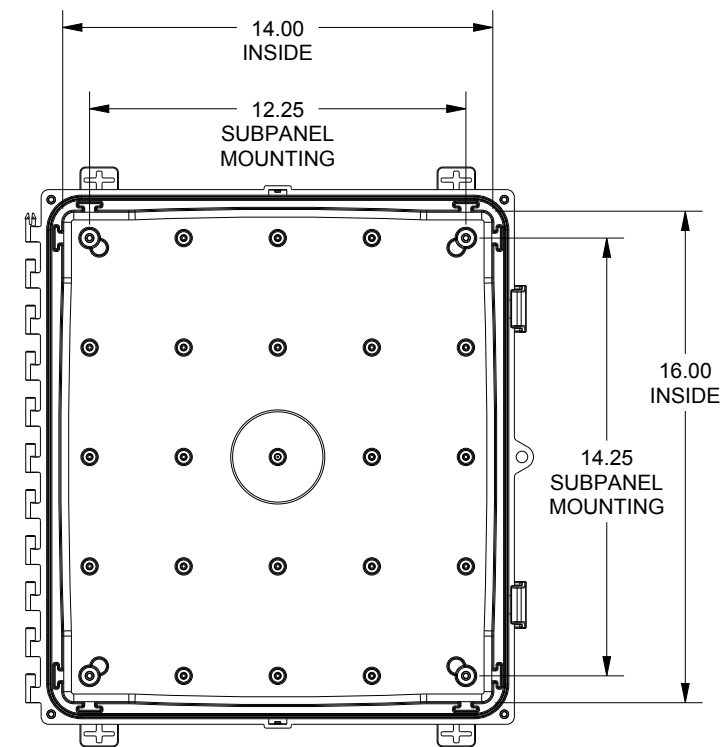

SAGINAW CONTROL & ENGINEERING

SCE-1614PC

COVER REMOVED

COVER REMOVED