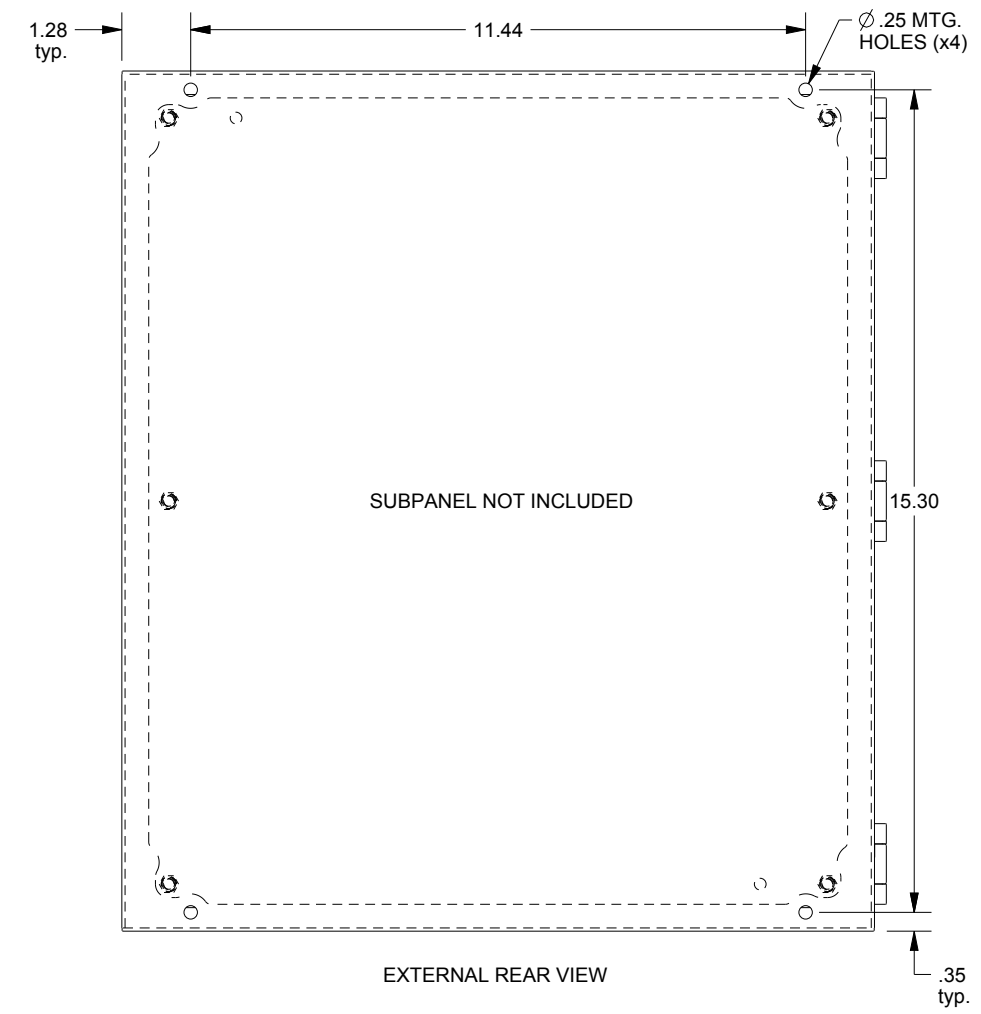

## SCE-1614ELJW

TOP VIEW

LEFT SIDE VIEW

FRONT VIEW

RIGHT SIDE VIEW

EXTERNAL REAR VIEW

BOTTOM VIEW