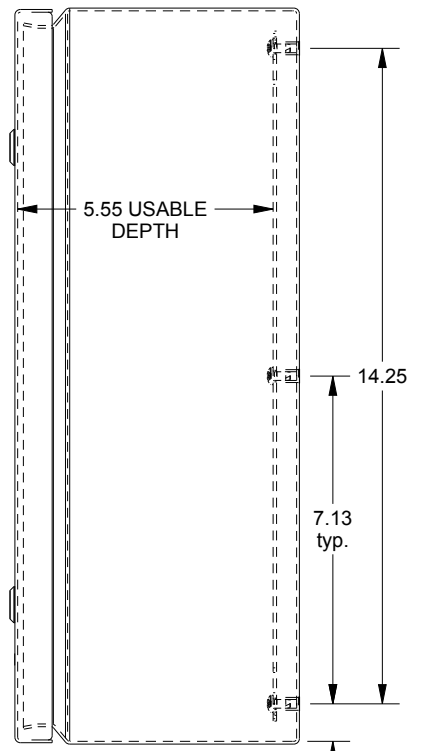

SAGINAW CONTROL & ENGINEERING

SCE-1614ELJSS

TOP VIEW

LEFT SIDE VIEW

FRONT VIEW

RIGHT SIDE VIEW

EXTERNAL REAR VIEW

BOTTOM VIEW