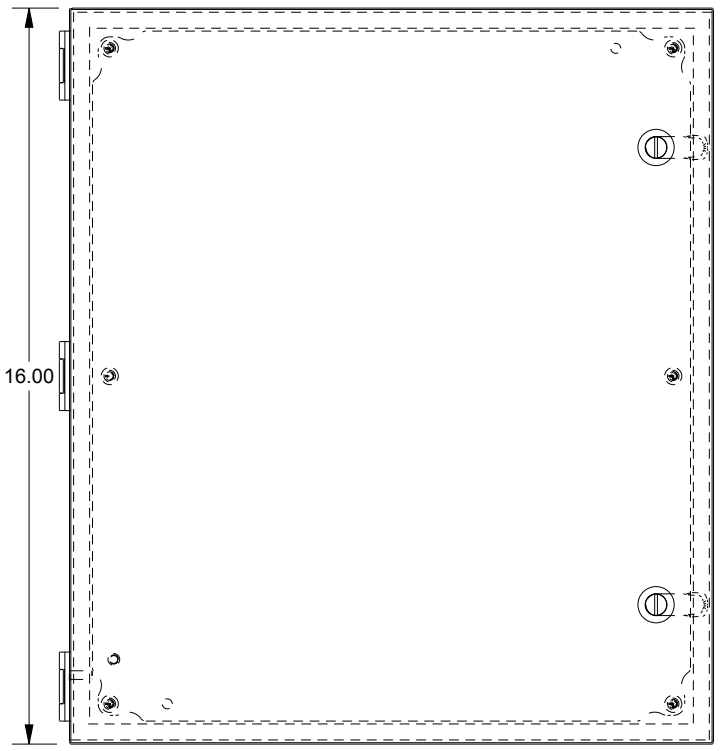

SAGINAW CONTROL & ENGINEERING

SCE-1614ELJSS

TOP VIEW

LEFT SIDE VIEW

FRONT VIEW

RIGHT SIDE VIEW

EXTERNAL REAR VIEW

BOTTOM VIEW