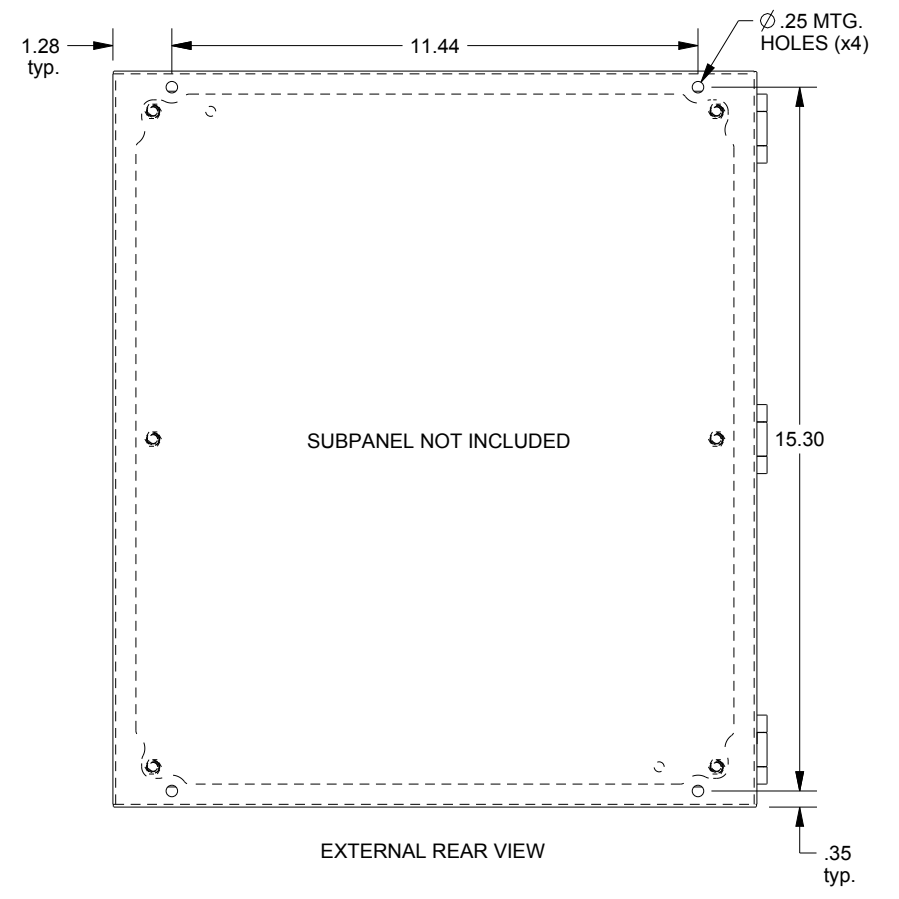

SAGINAW CONTROL & ENGINEERING

SCE-1614ELJSS

TOP VIEW

LEFT SIDE VIEW

FRONT VIEW

RIGHT SIDE VIEW

EXTERNAL REAR VIEW

BOTTOM VIEW