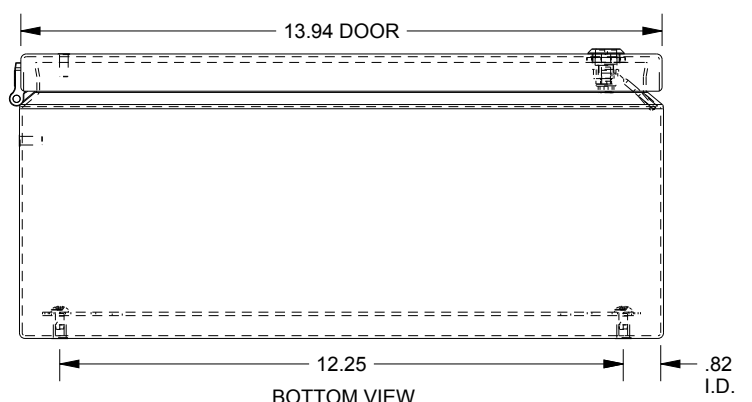

SAGINAW CONTROL & ENGINEERING

SCE-1614ELJSS

TOP VIEW

LEFT SIDE VIEW

FRONT VIEW

RIGHT SIDE VIEW

EXTERNAL REAR VIEW

BOTTOM VIEW