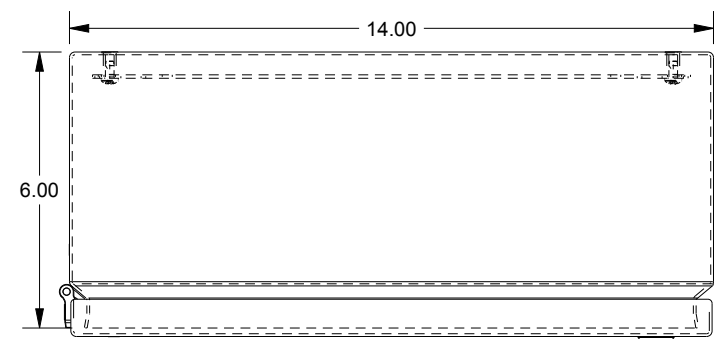

SAGINAW CONTROL & ENGINEERING

SCE-1614ELJSS

TOP VIEW

LEFT SIDE VIEW

FRONT VIEW

RIGHT SIDE VIEW

EXTERNAL REAR VIEW

BOTTOM VIEW