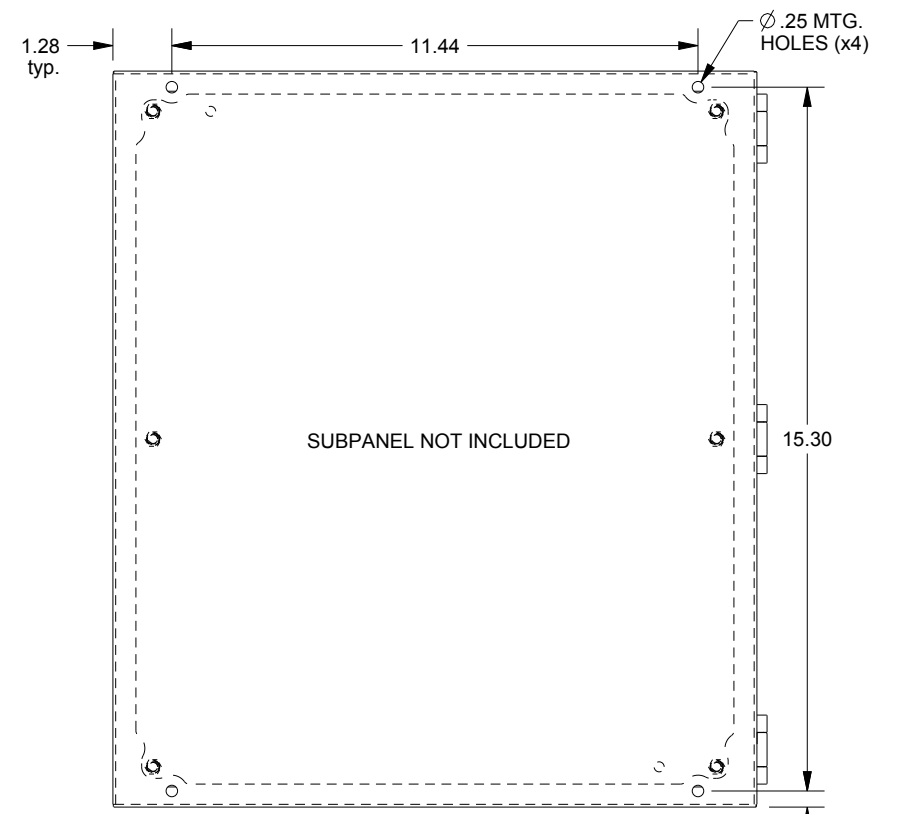

SAGINAW CONTROL & ENGINEERING

SCE-16148ELJWSS

TOP VIEW

LEFT SIDE VIEW

FRONT VIEW

RIGHT SIDE VIEW

EXTERNAL REAR VIEW

BOTTOM VIEW