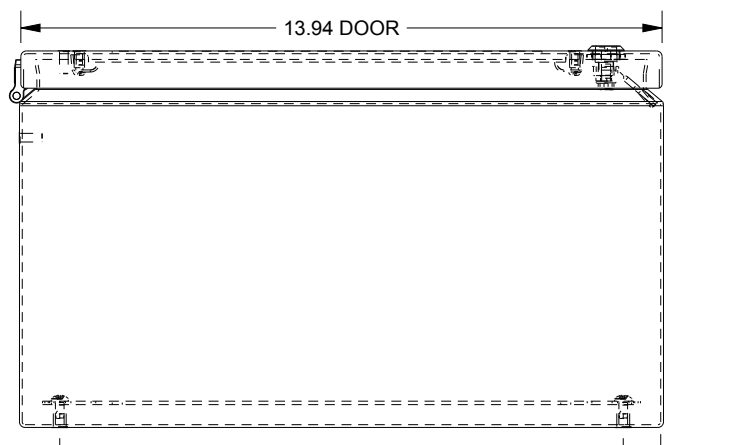

SAGINAW CONTROL & ENGINEERING

SCE-16148ELJWSS

TOP VIEW

LEFT SIDE VIEW

FRONT VIEW

RIGHT SIDE VIEW

EXTERNAL REAR VIEW

BOTTOM VIEW