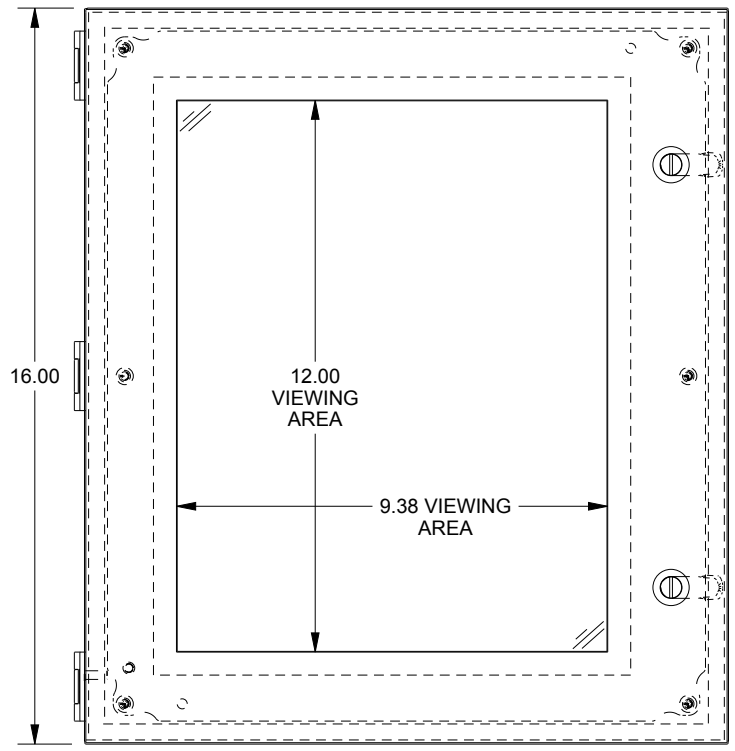

SAGINAW CONTROL & ENGINEERING

SCE-16148ELJWSS

TOP VIEW

LEFT SIDE VIEW

FRONT VIEW

RIGHT SIDE VIEW

EXTERNAL REAR VIEW

BOTTOM VIEW