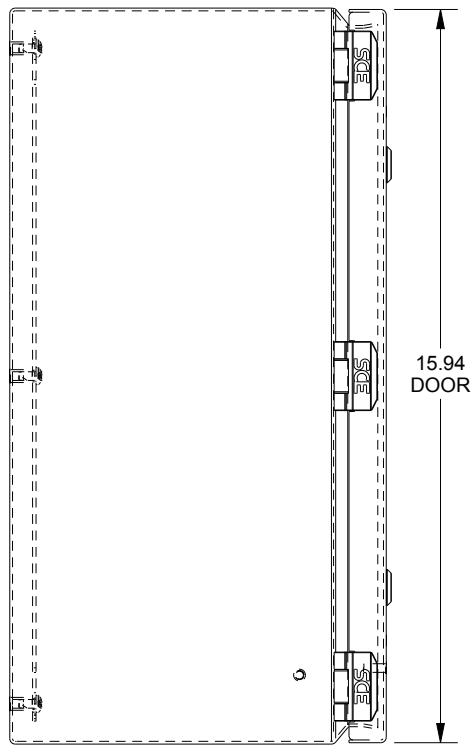

SAGINAW CONTROL & ENGINEERING

SCE-16148ELJWSS

TOP VIEW

LEFT SIDE VIEW

FRONT VIEW

RIGHT SIDE VIEW

EXTERNAL REAR VIEW

BOTTOM VIEW