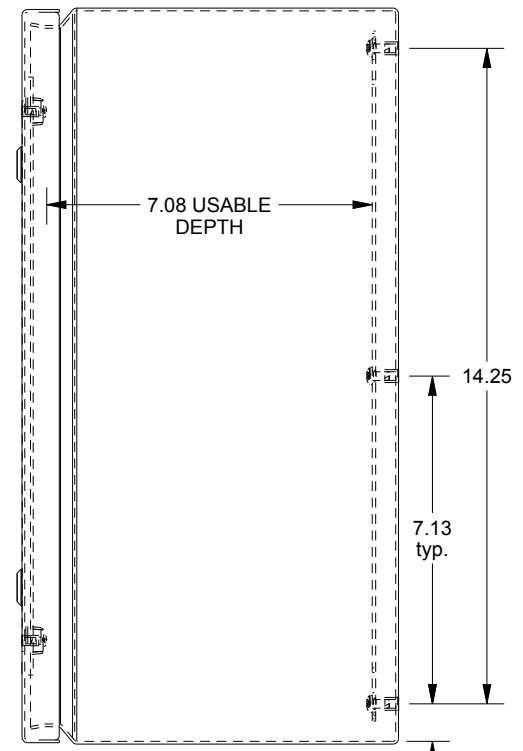

SAGINAW CONTROL & ENGINEERING

SCE-16148ELJWSS

TOP VIEW

LEFT SIDE VIEW

FRONT VIEW

RIGHT SIDE VIEW

EXTERNAL REAR VIEW

BOTTOM VIEW