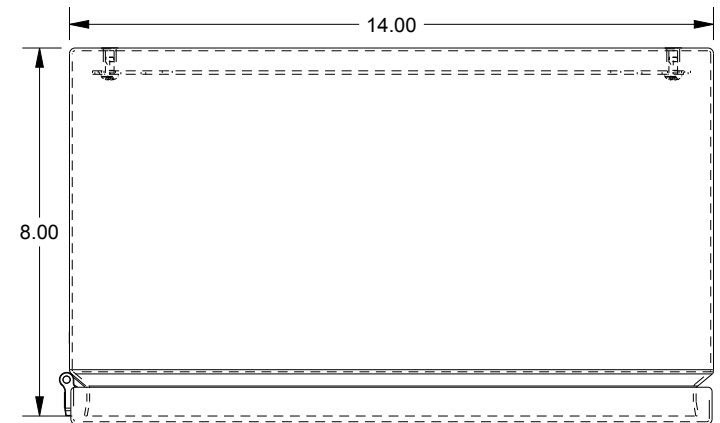

SAGINAW CONTROL & ENGINEERING

SCE-16148ELJWSS

TOP VIEW

LEFT SIDE VIEW

FRONT VIEW

RIGHT SIDE VIEW

EXTERNAL REAR VIEW

BOTTOM VIEW