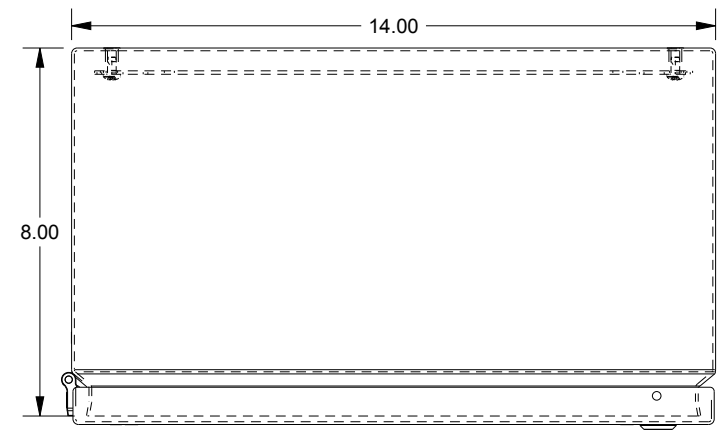

SAGINAW CONTROL & ENGINEERING

SCE-16148ELJW

TOP VIEW

LEFT SIDE VIEW

FRONT VIEW

RIGHT SIDE VIEW

EXTERNAL REAR VIEW

BOTTOM VIEW