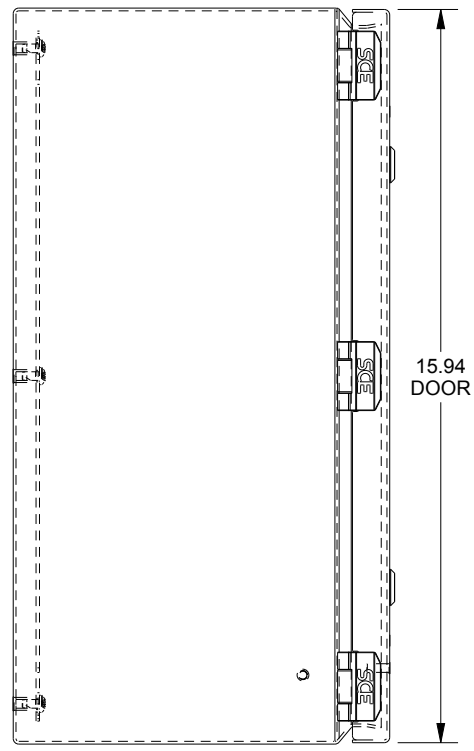

SAGINAW CONTROL & ENGINEERING

SCE-16148ELJW

TOP VIEW

LEFT SIDE VIEW

FRONT VIEW

RIGHT SIDE VIEW

EXTERNAL REAR VIEW

BOTTOM VIEW