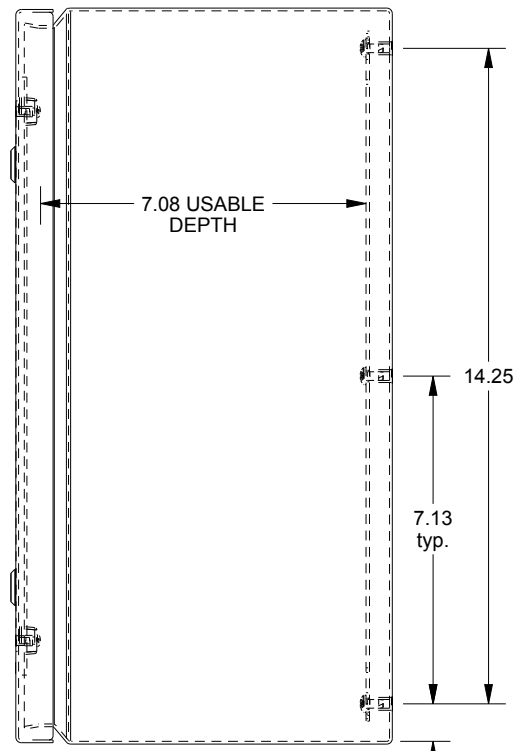

SAGINAW CONTROL & ENGINEERING

SCE-16148ELJW

TOP VIEW

LEFT SIDE VIEW

FRONT VIEW

RIGHT SIDE VIEW

EXTERNAL REAR VIEW

BOTTOM VIEW