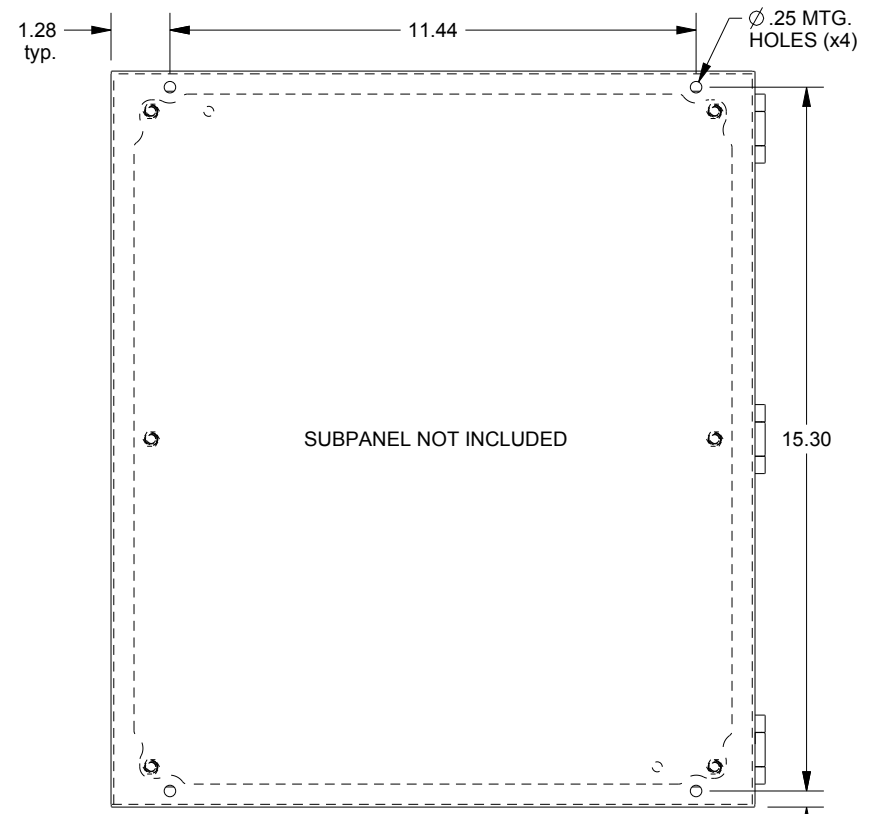

SAGINAW CONTROL & ENGINEERING

SCE-16148ELJW

TOP VIEW

LEFT SIDE VIEW

FRONT VIEW

RIGHT SIDE VIEW

EXTERNAL REAR VIEW

BOTTOM VIEW