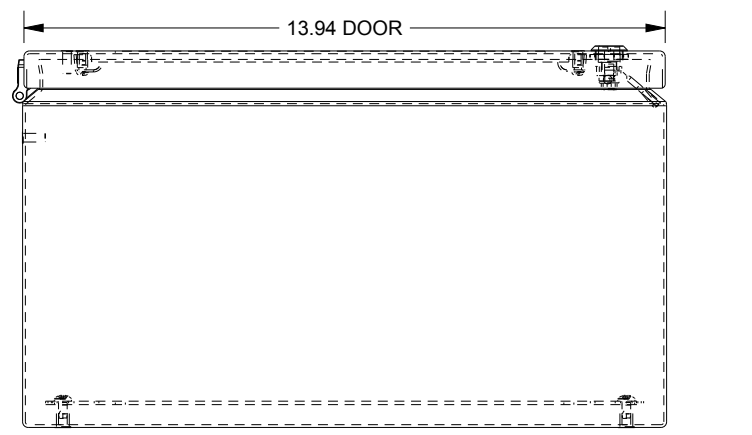

SAGINAW CONTROL & ENGINEERING

SCE-16148ELJW

TOP VIEW

LEFT SIDE VIEW

FRONT VIEW

RIGHT SIDE VIEW

EXTERNAL REAR VIEW

BOTTOM VIEW