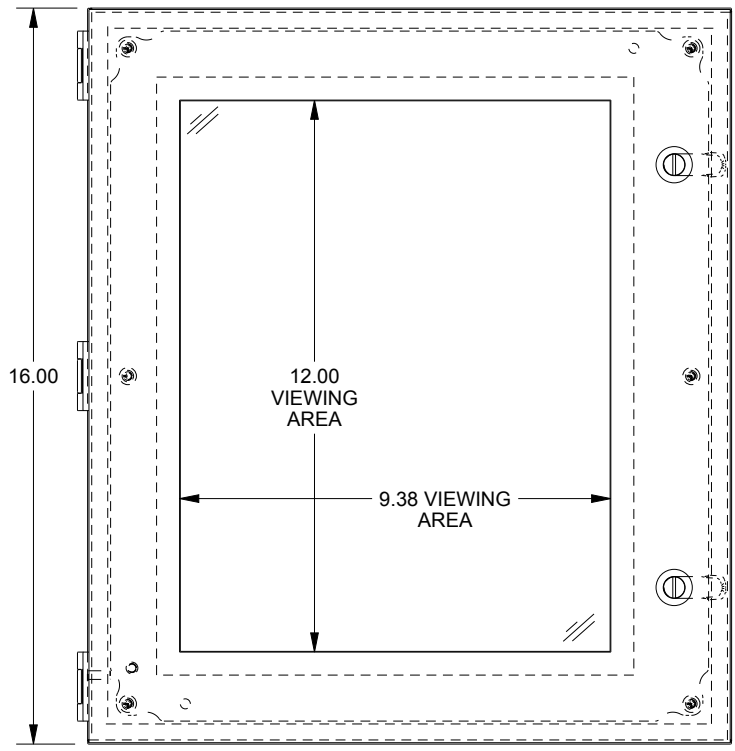

SAGINAW CONTROL & ENGINEERING

SCE-16148ELJW

TOP VIEW

LEFT SIDE VIEW

FRONT VIEW

RIGHT SIDE VIEW

EXTERNAL REAR VIEW

BOTTOM VIEW